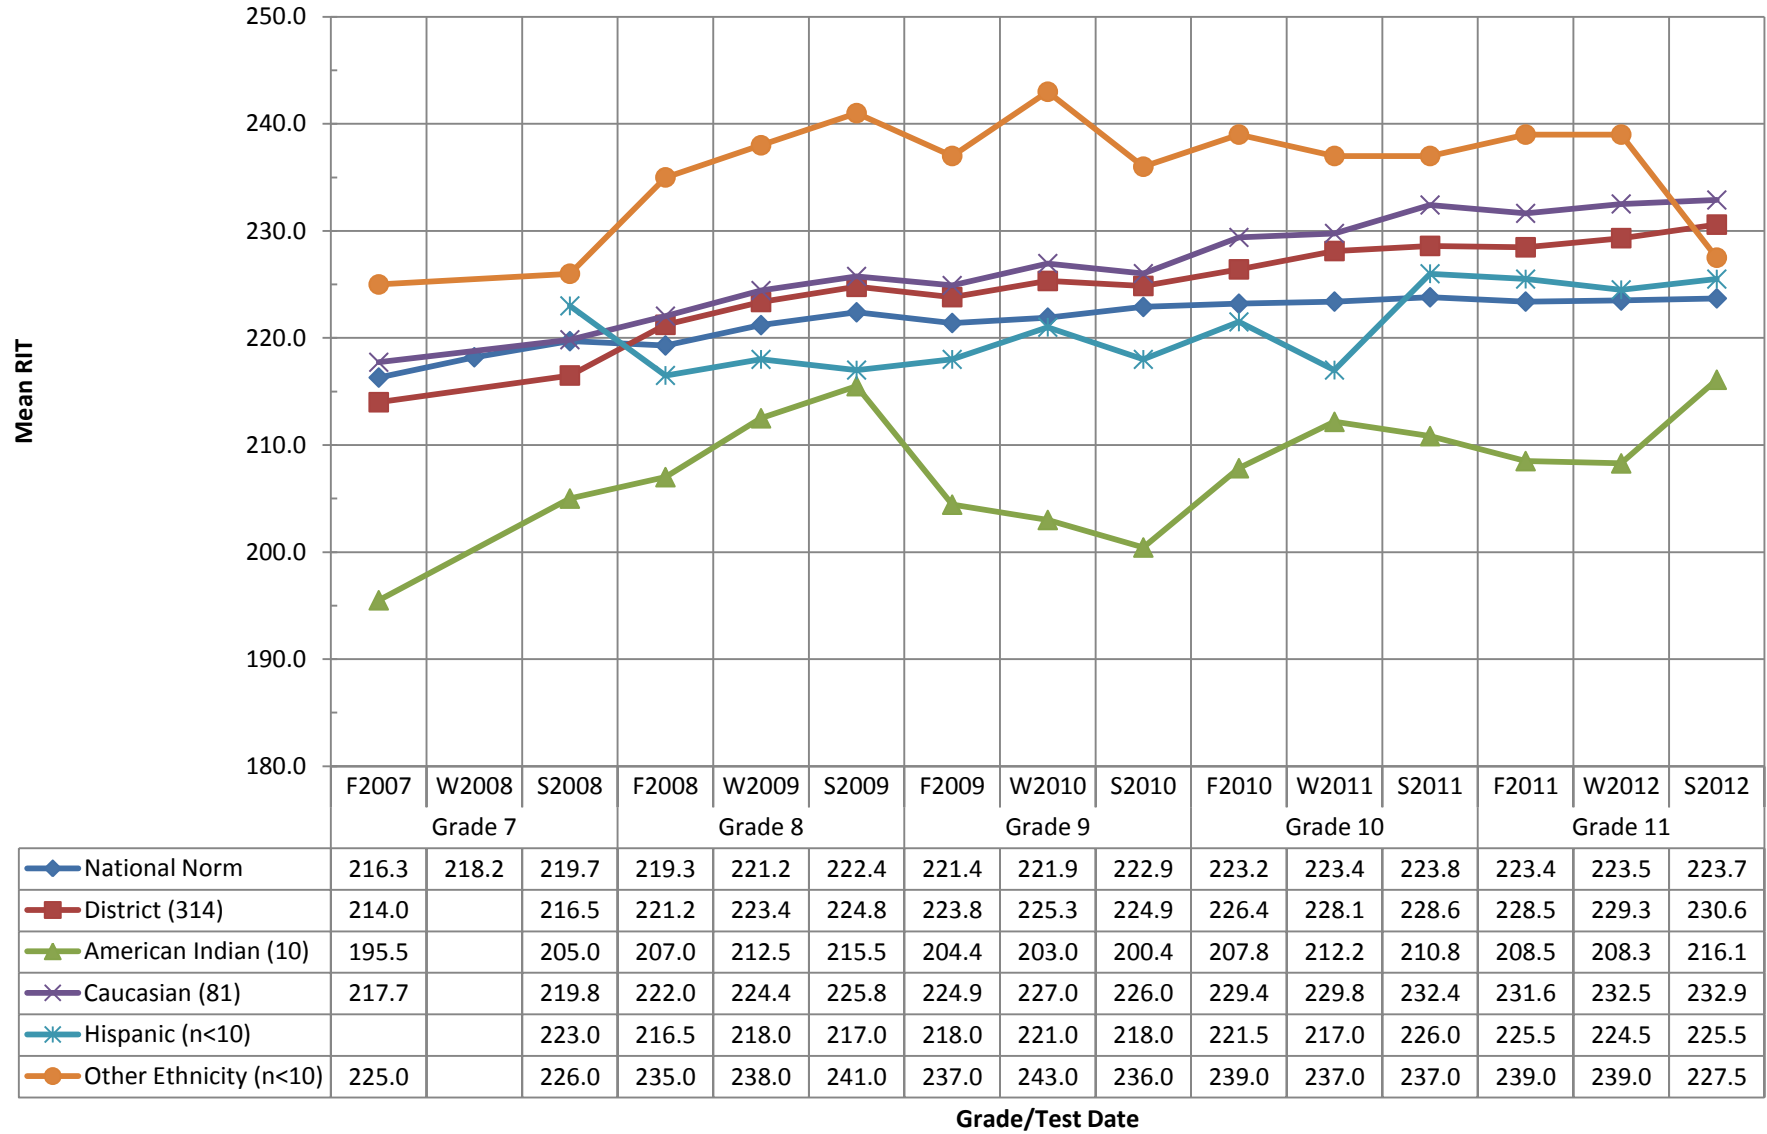

NWEA Fall 2007 - Spring 2012 Ethnicity Cohort Report: Reading COHORT 11