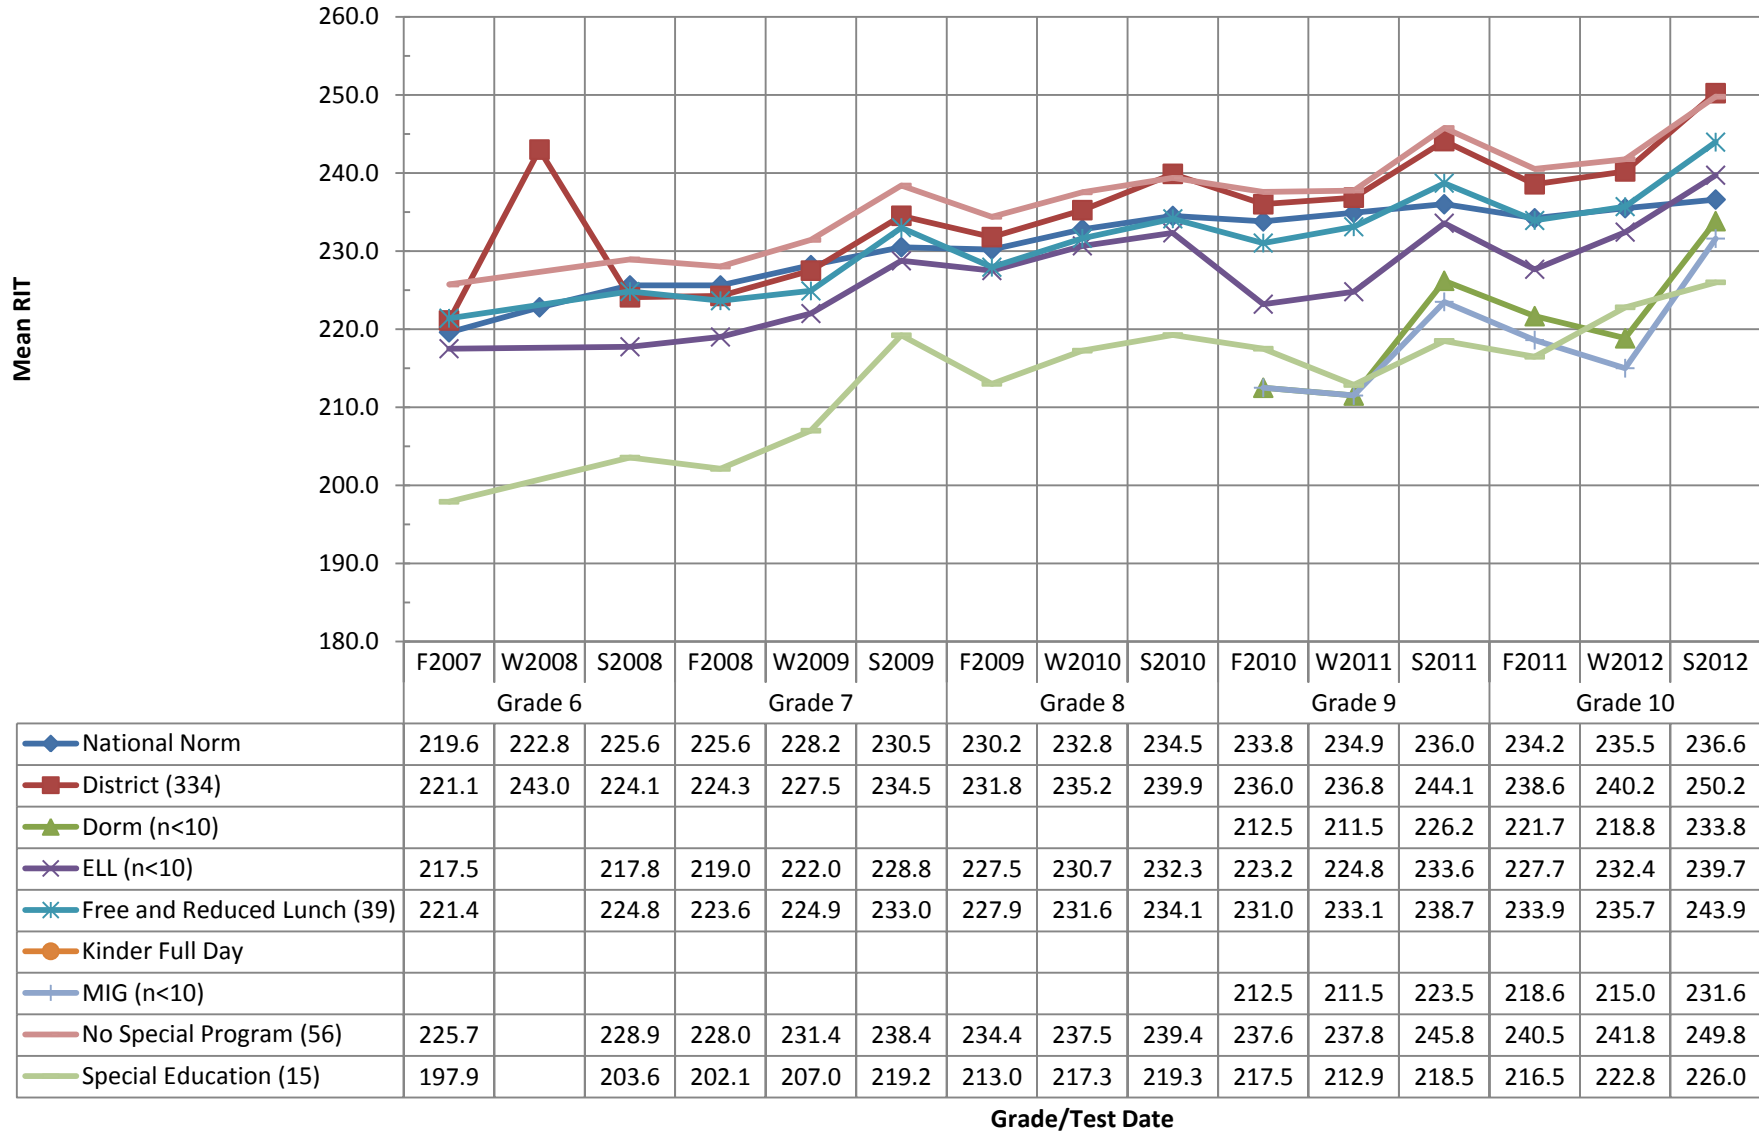

NWEA Fall 2007 - Spring 2012 Special Programs Cohort Report: Mathematics COHORT 10