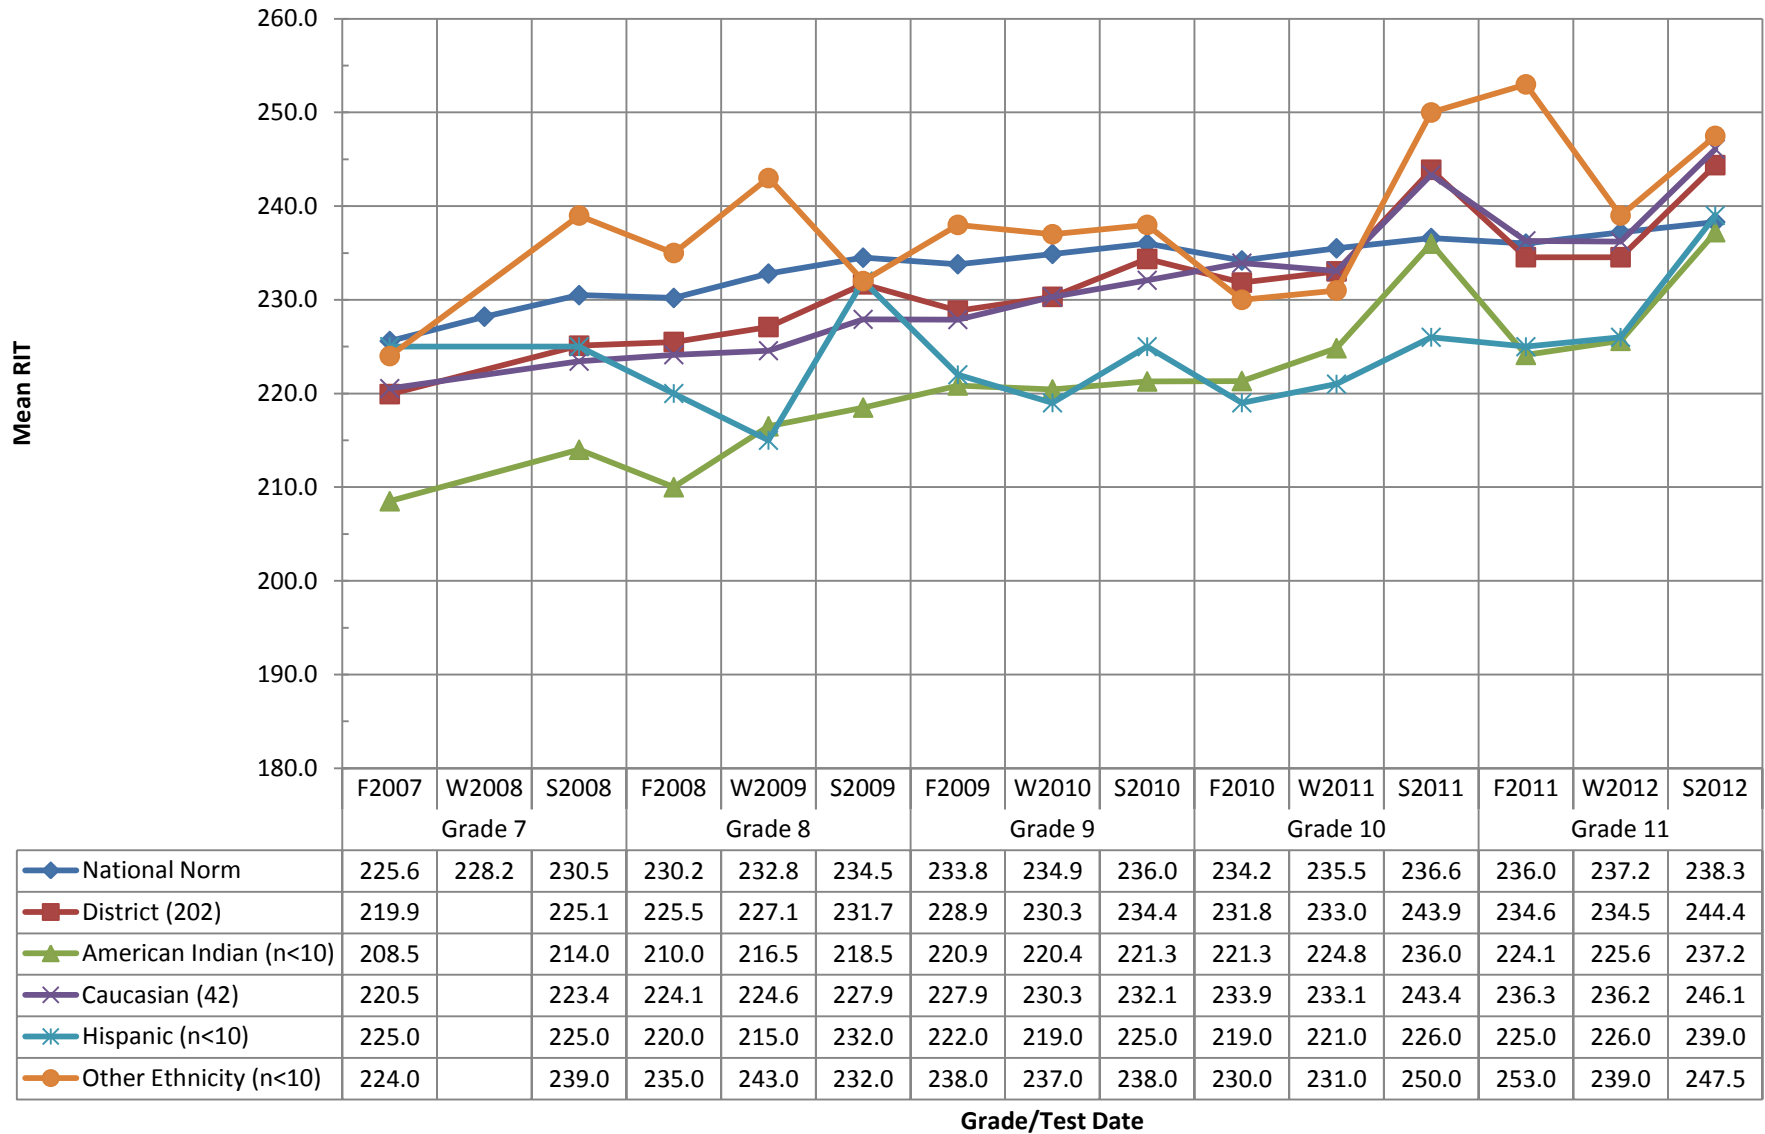

NWEA Fall 2007 - Spring 2012 Ethnicity Cohort Report: Mathematics COHORT 11