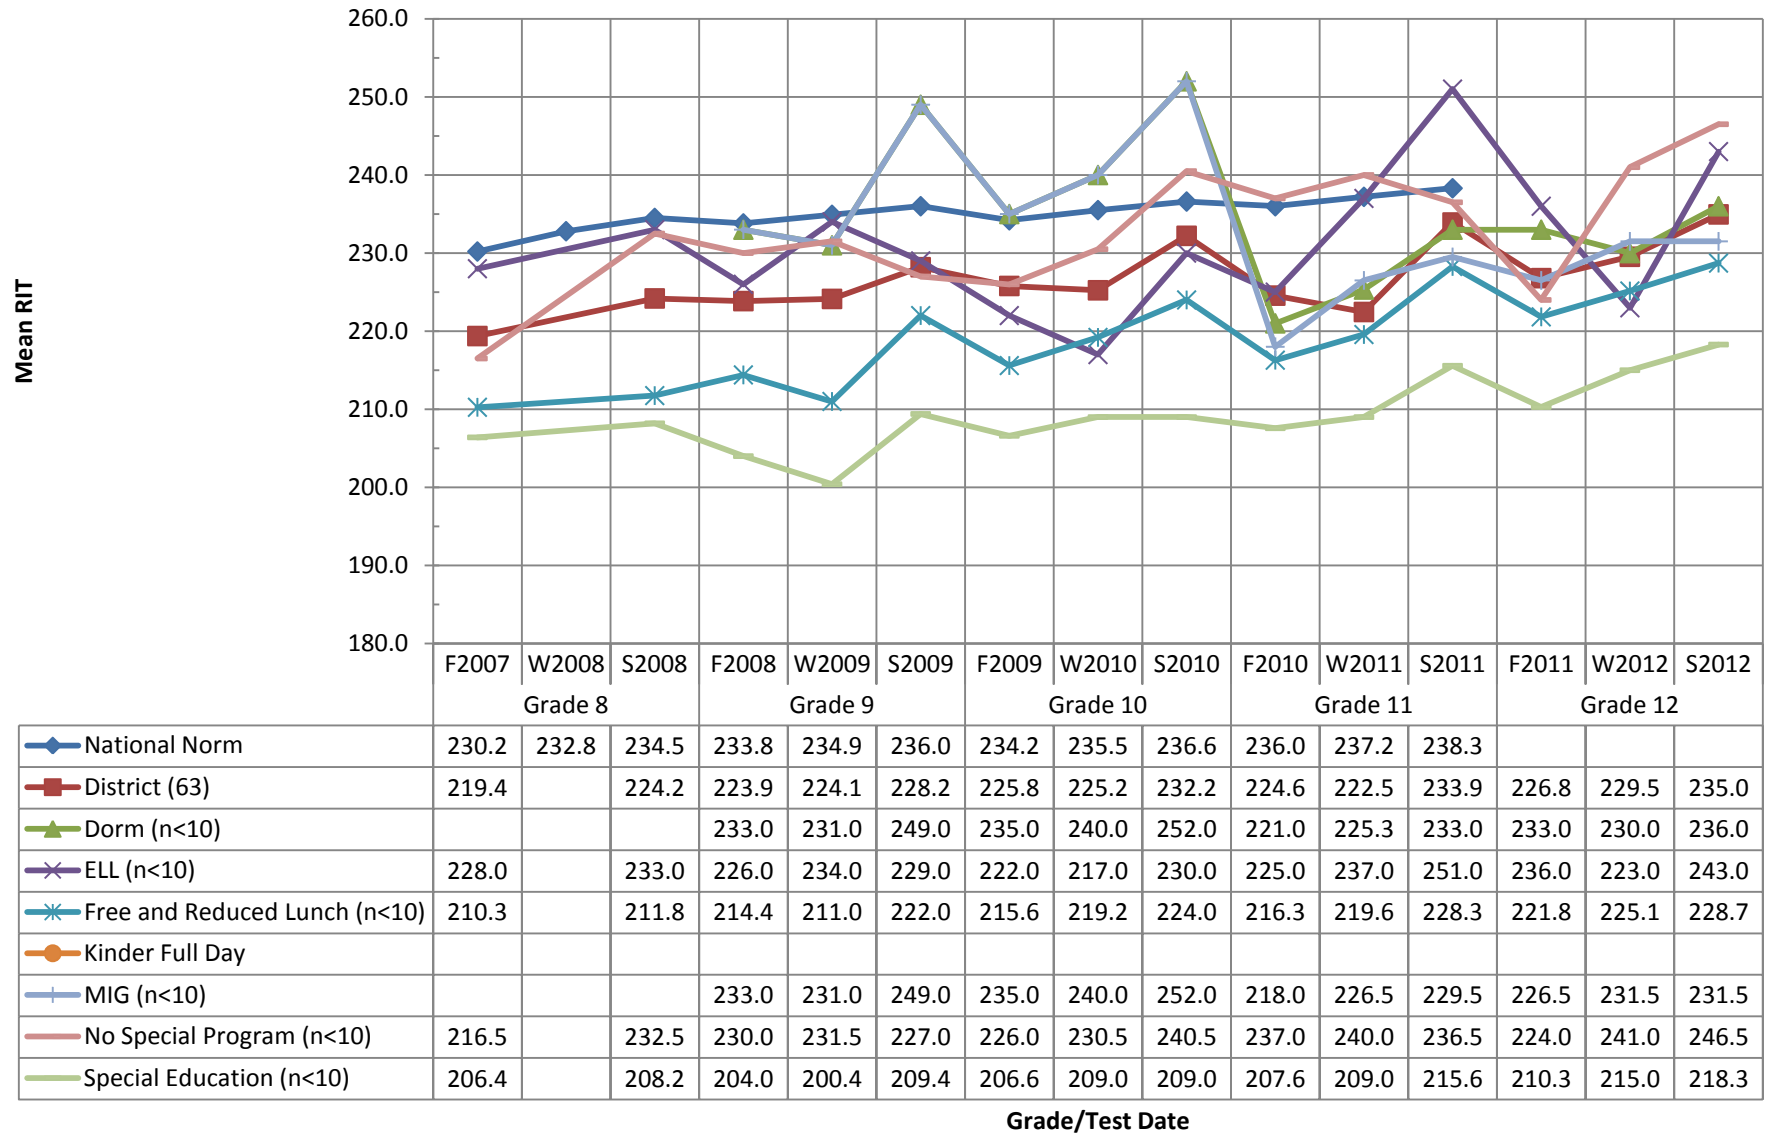

NWEA Fall 2007 - Spring 2012 Special Programs Cohort Report: Mathematics COHORT 12