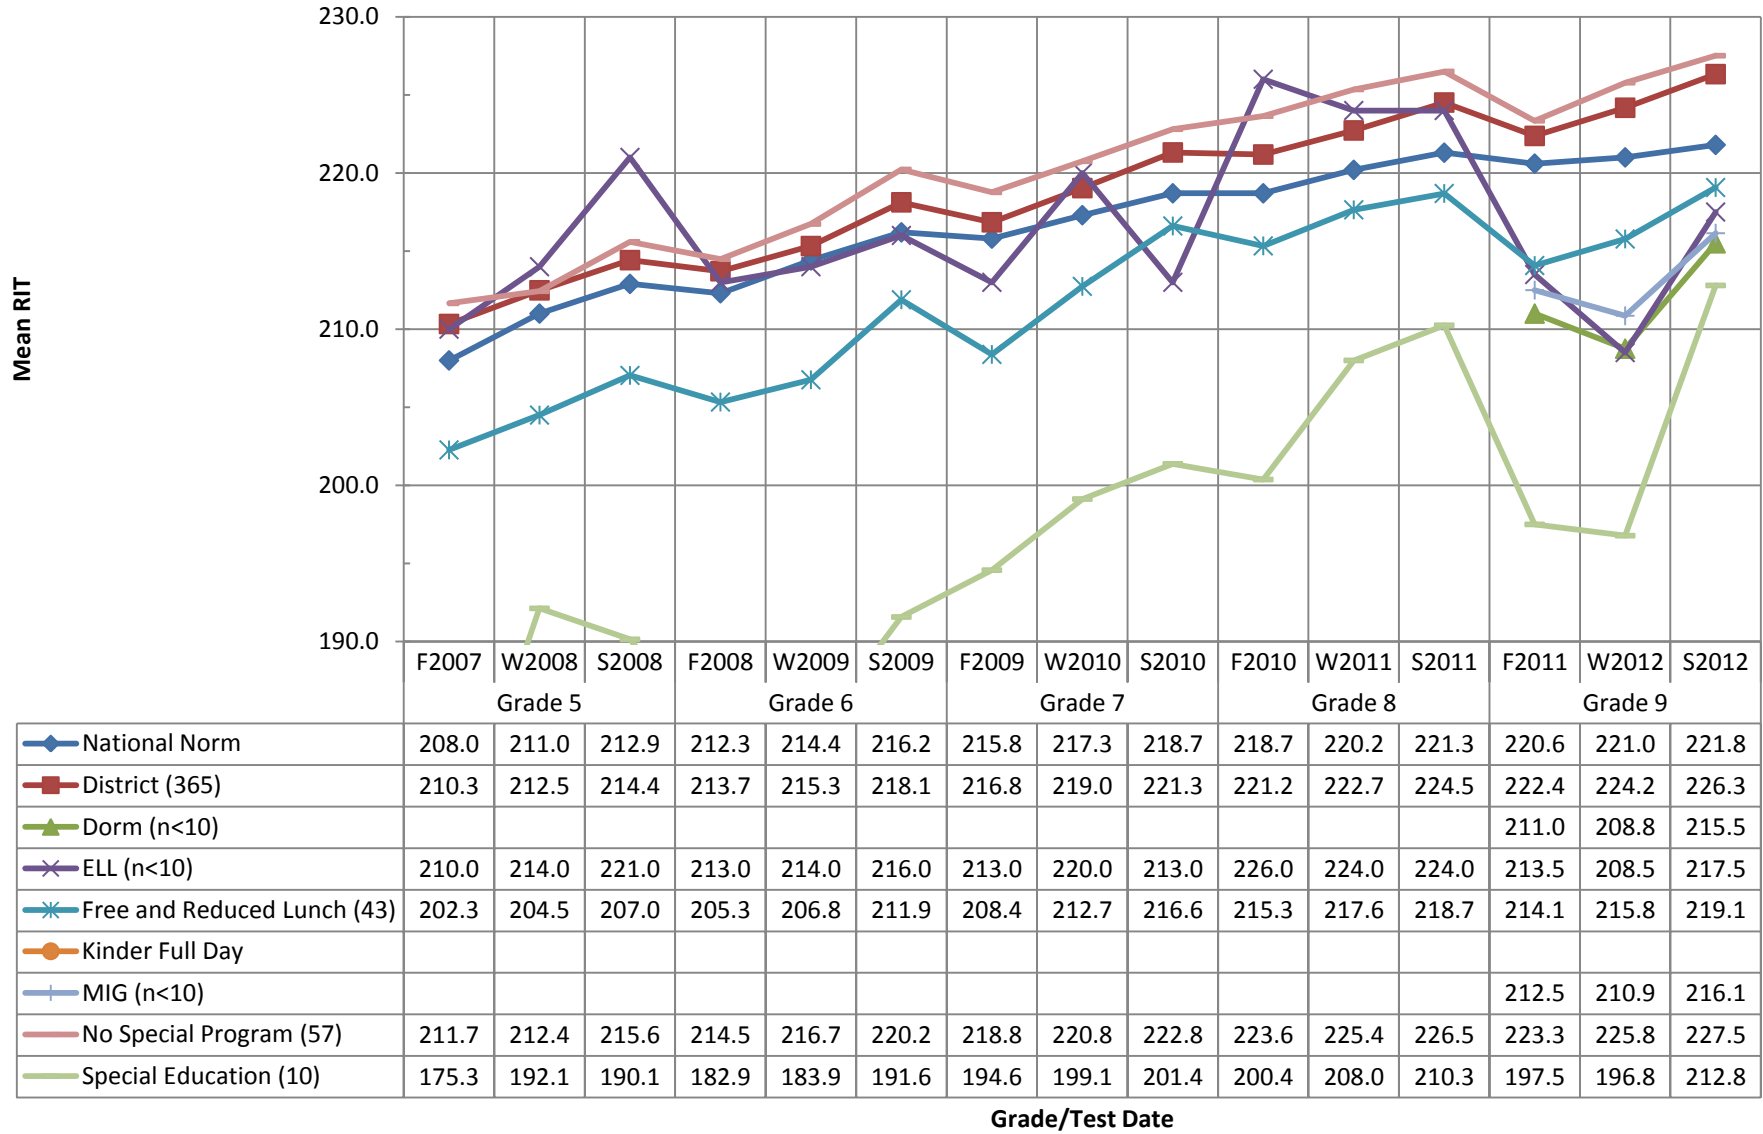

NWEA Fall 2007 - Spring 2012 Special Programs Cohort Report: Language Usage COHORT 9