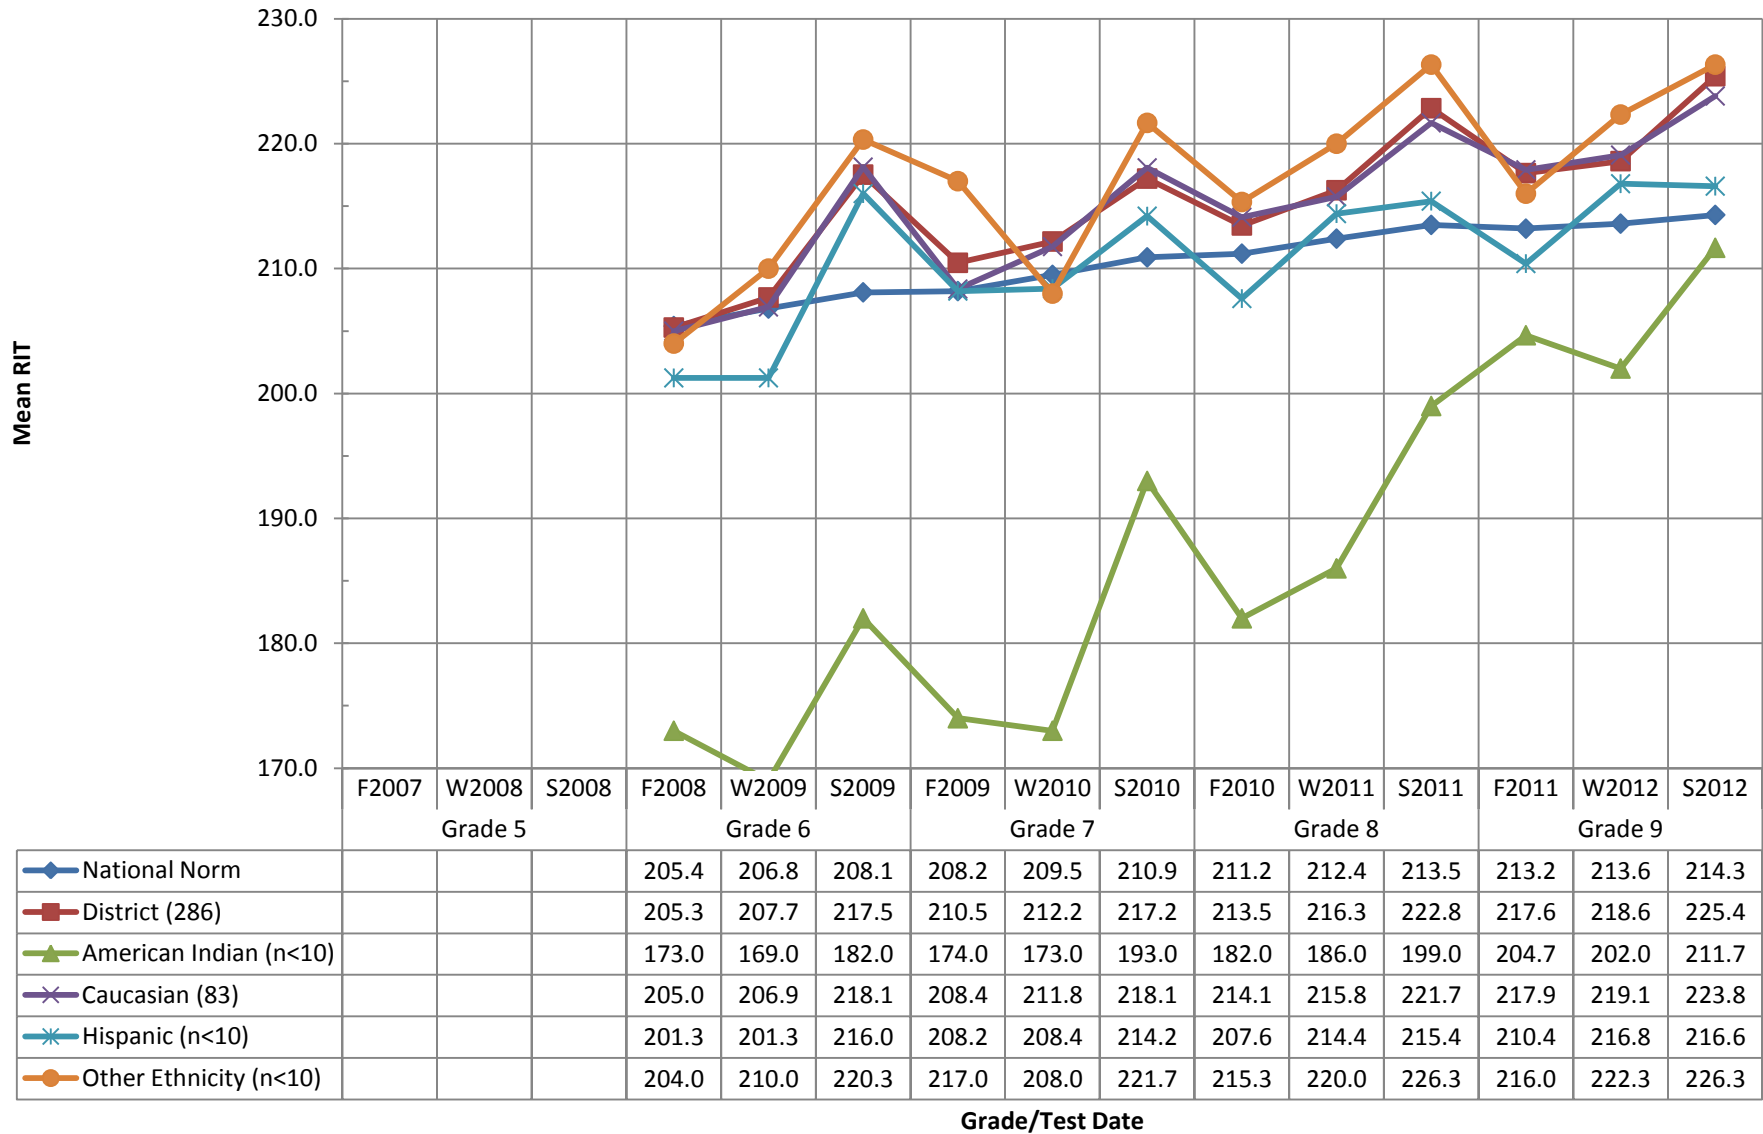

NWEA Fall 2007 - Spring 2012 Ethnicity Cohort Report: General Science COHORT 9