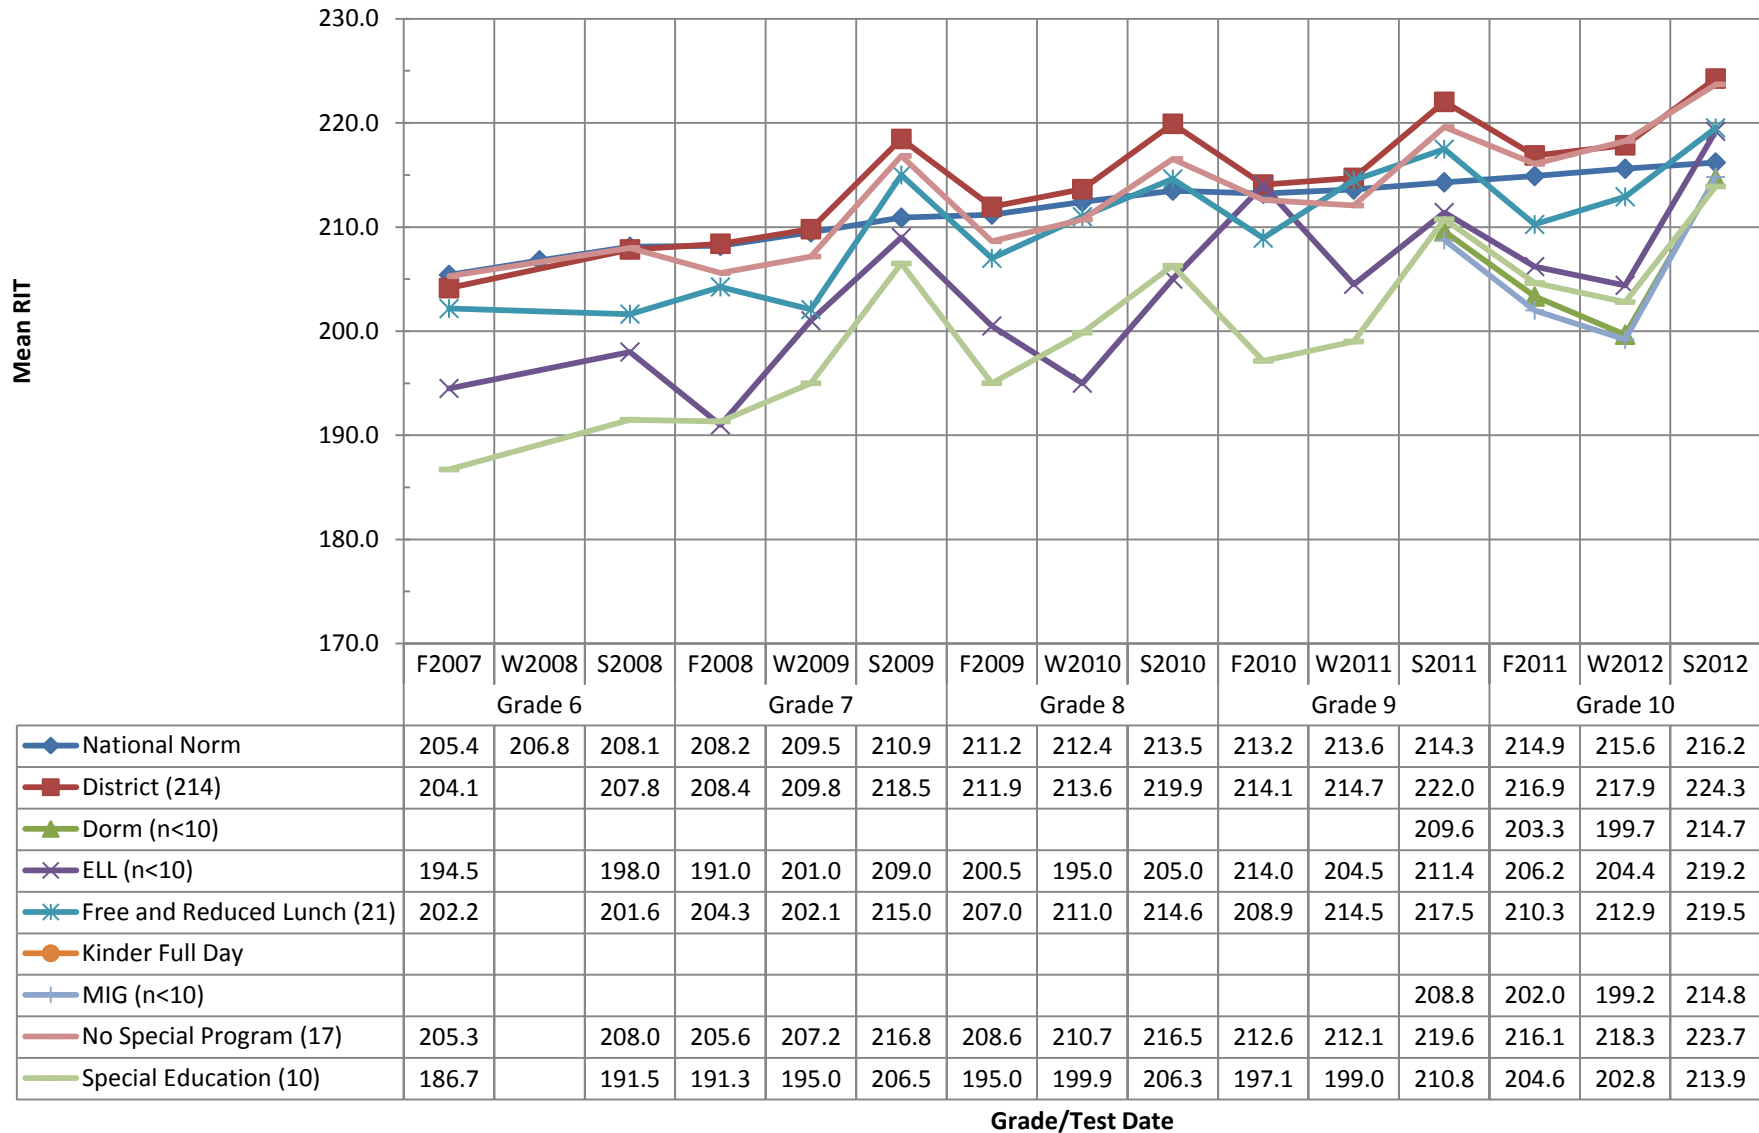

NWEA Fall 2007 - Spring 2012 Special Programs Cohort Report: General Science COHORT 10