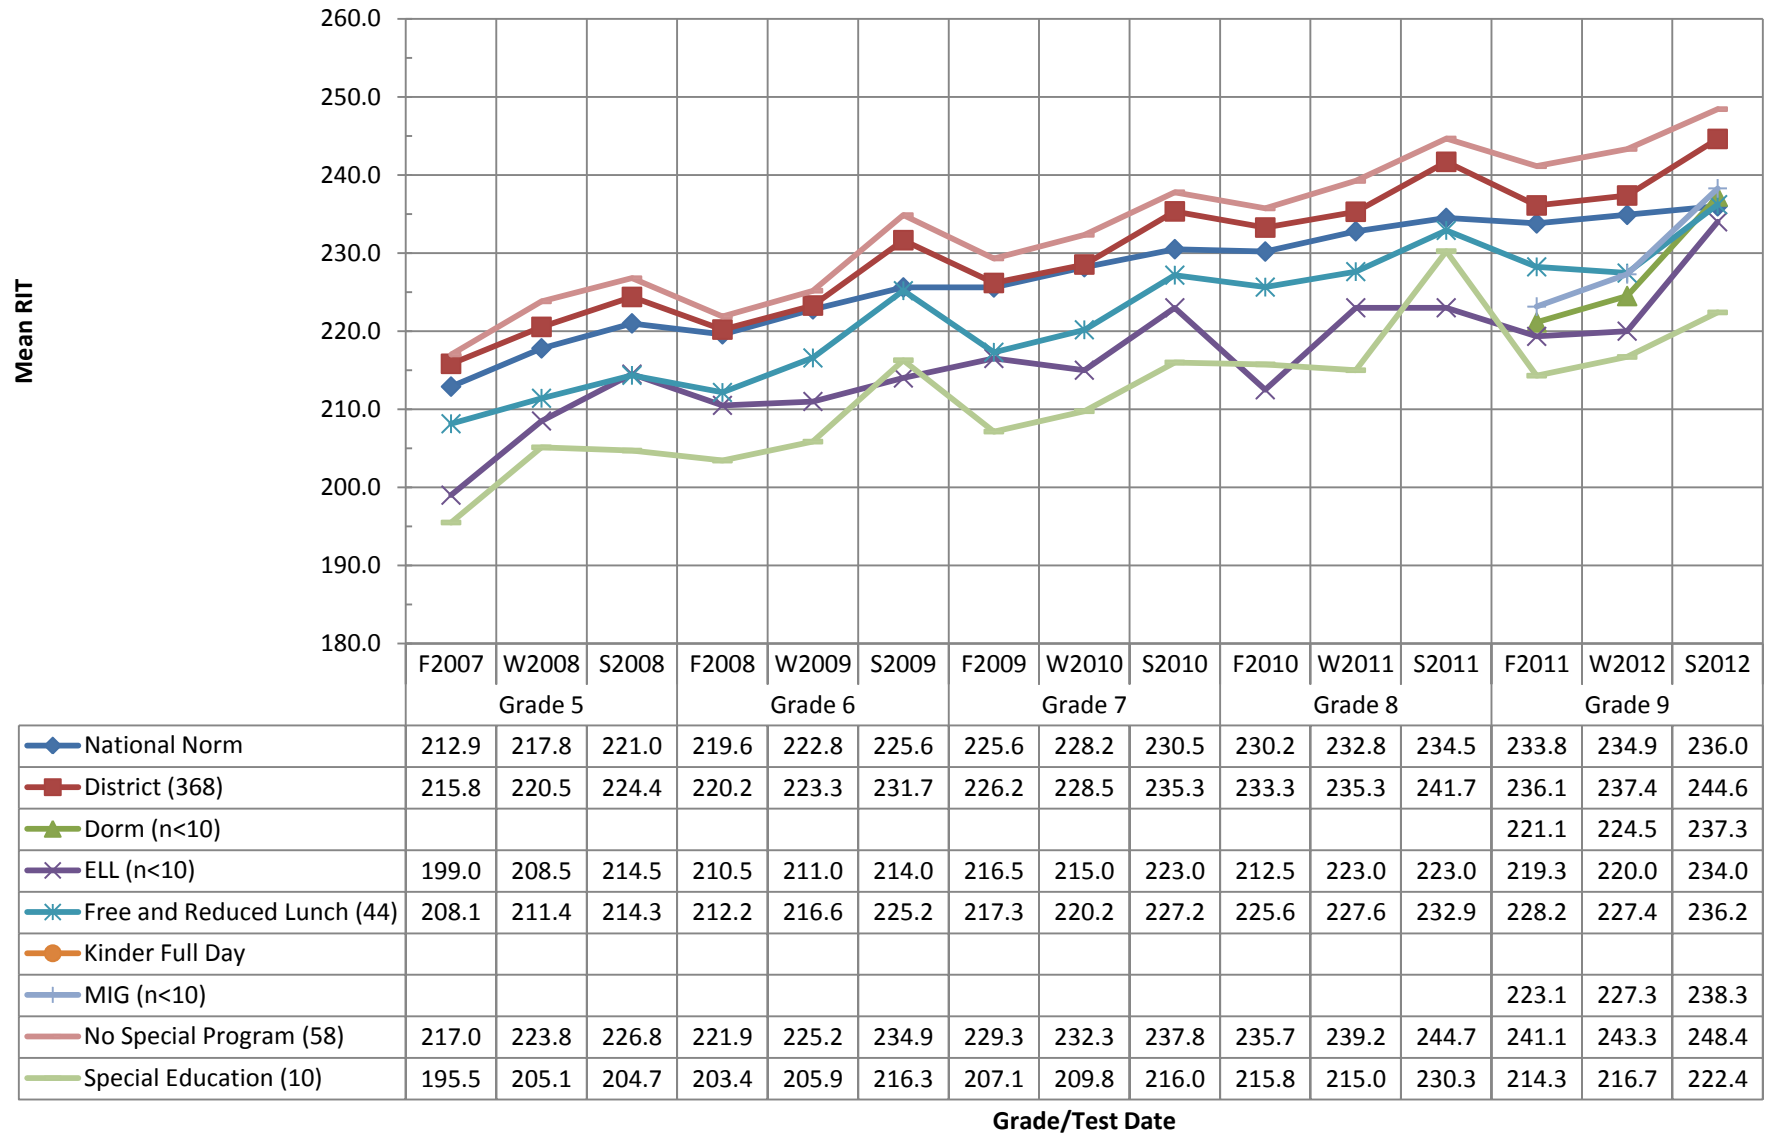

NWEA Fall 2007 - Spring 2012 Special Programs Cohort Report: Mathematics COHORT 9