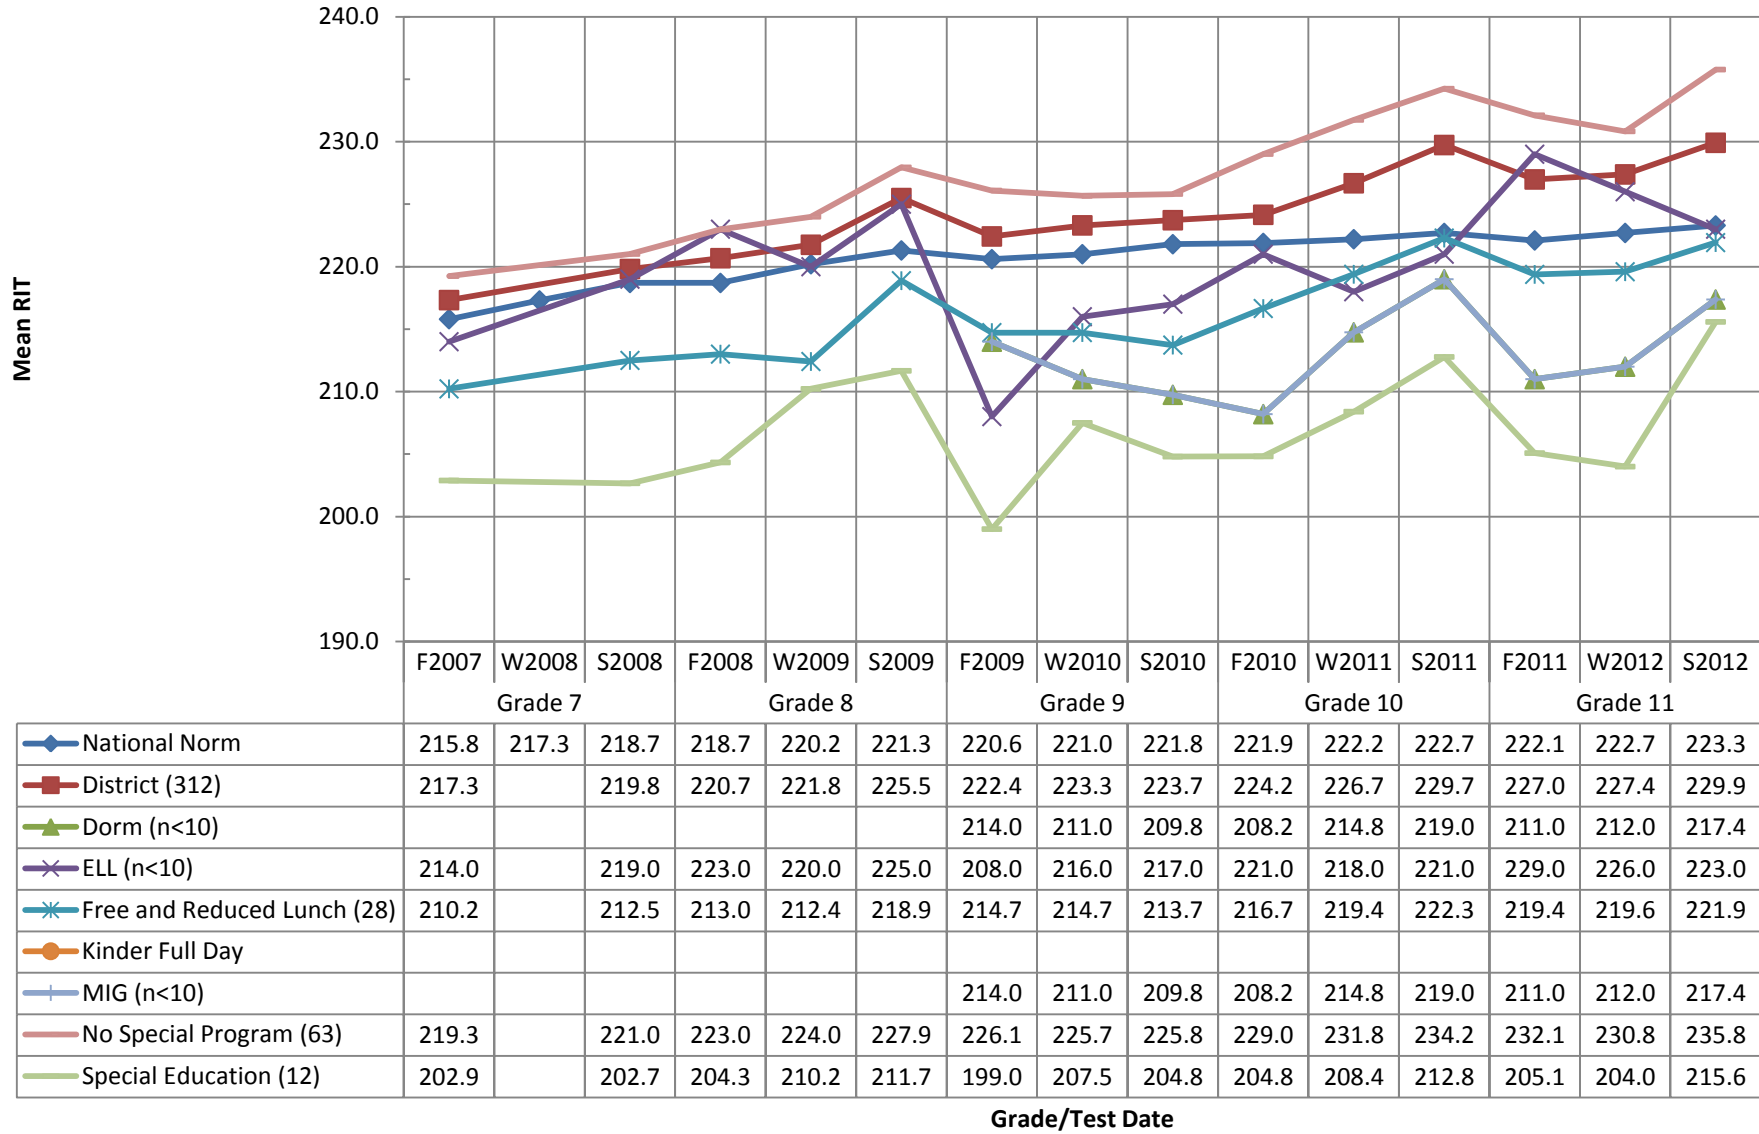

NWEA Fall 2007 - Spring 2012 Special Programs Cohort Report: Language Usage COHORT 11