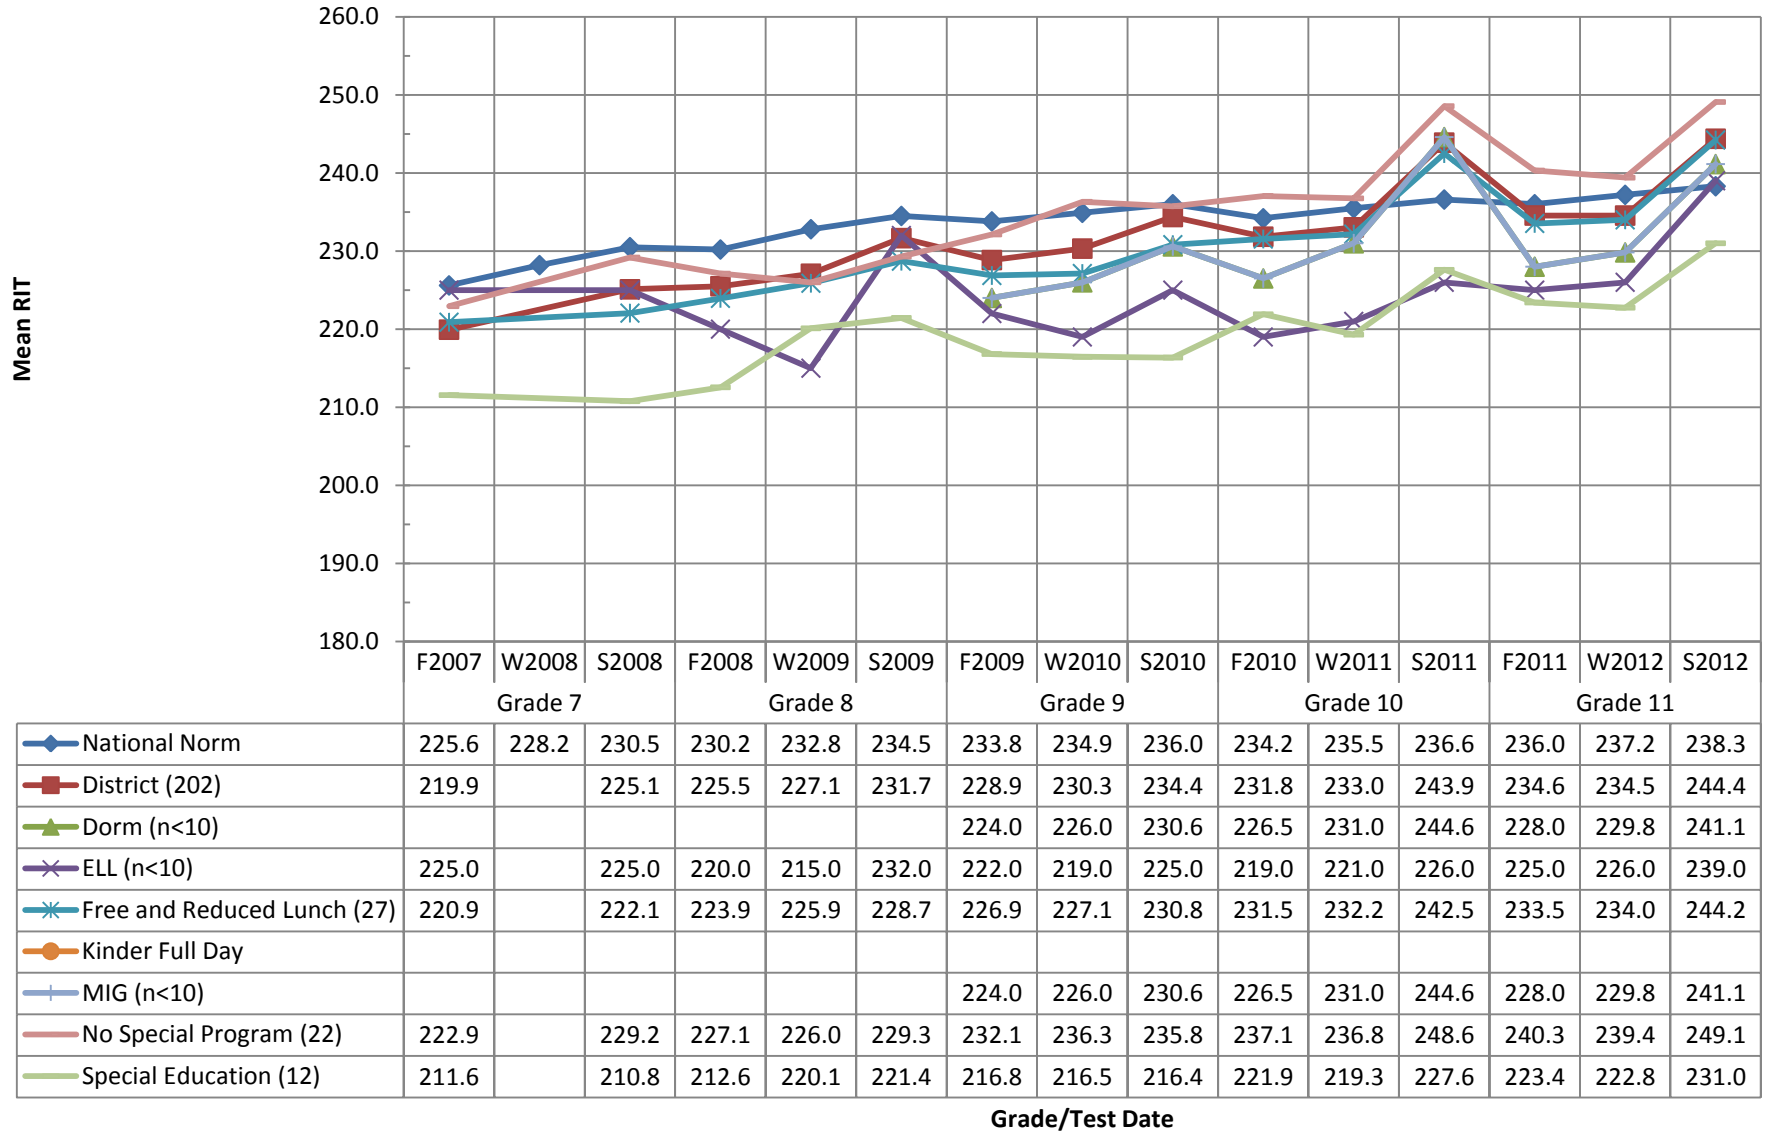

NWEA Fall 2007 - Spring 2012 Special Programs Cohort Report: Mathematics COHORT 11