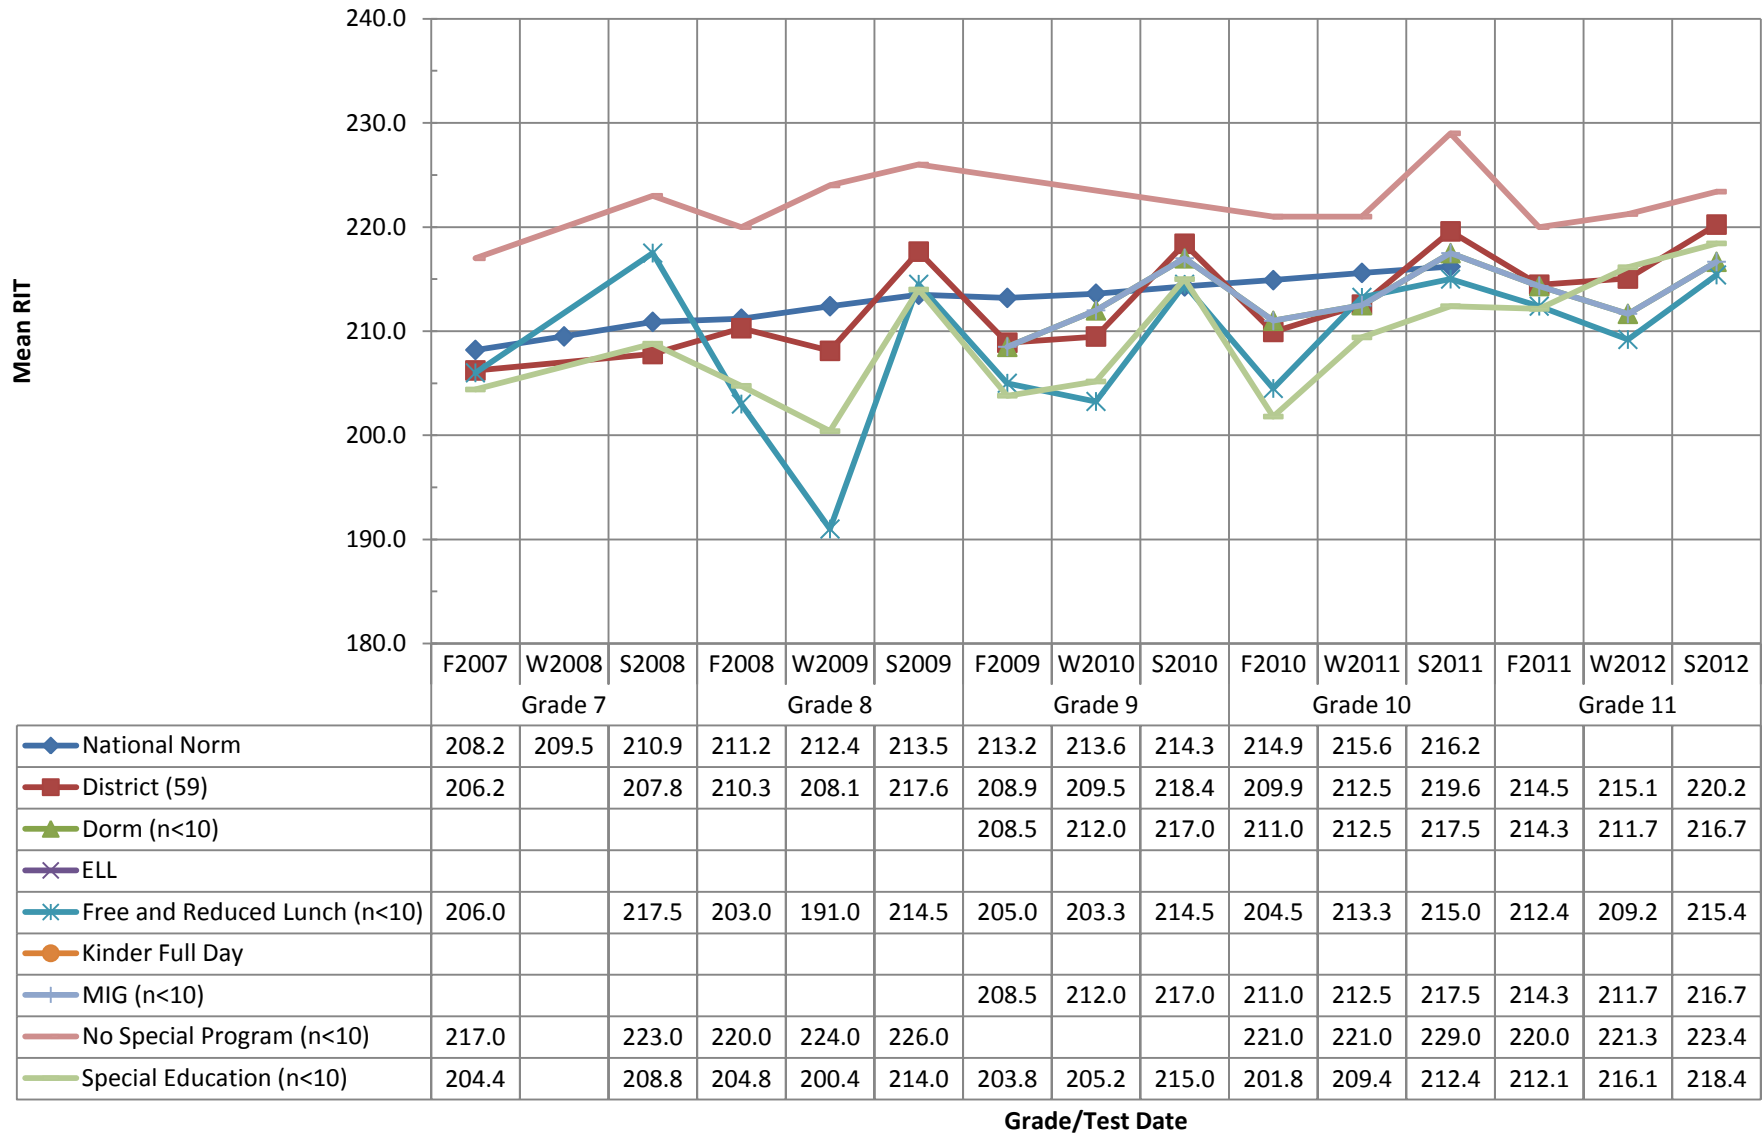

NWEA Fall 2007 - Spring 2012 Special Programs Cohort Report: General Science COHORT 11