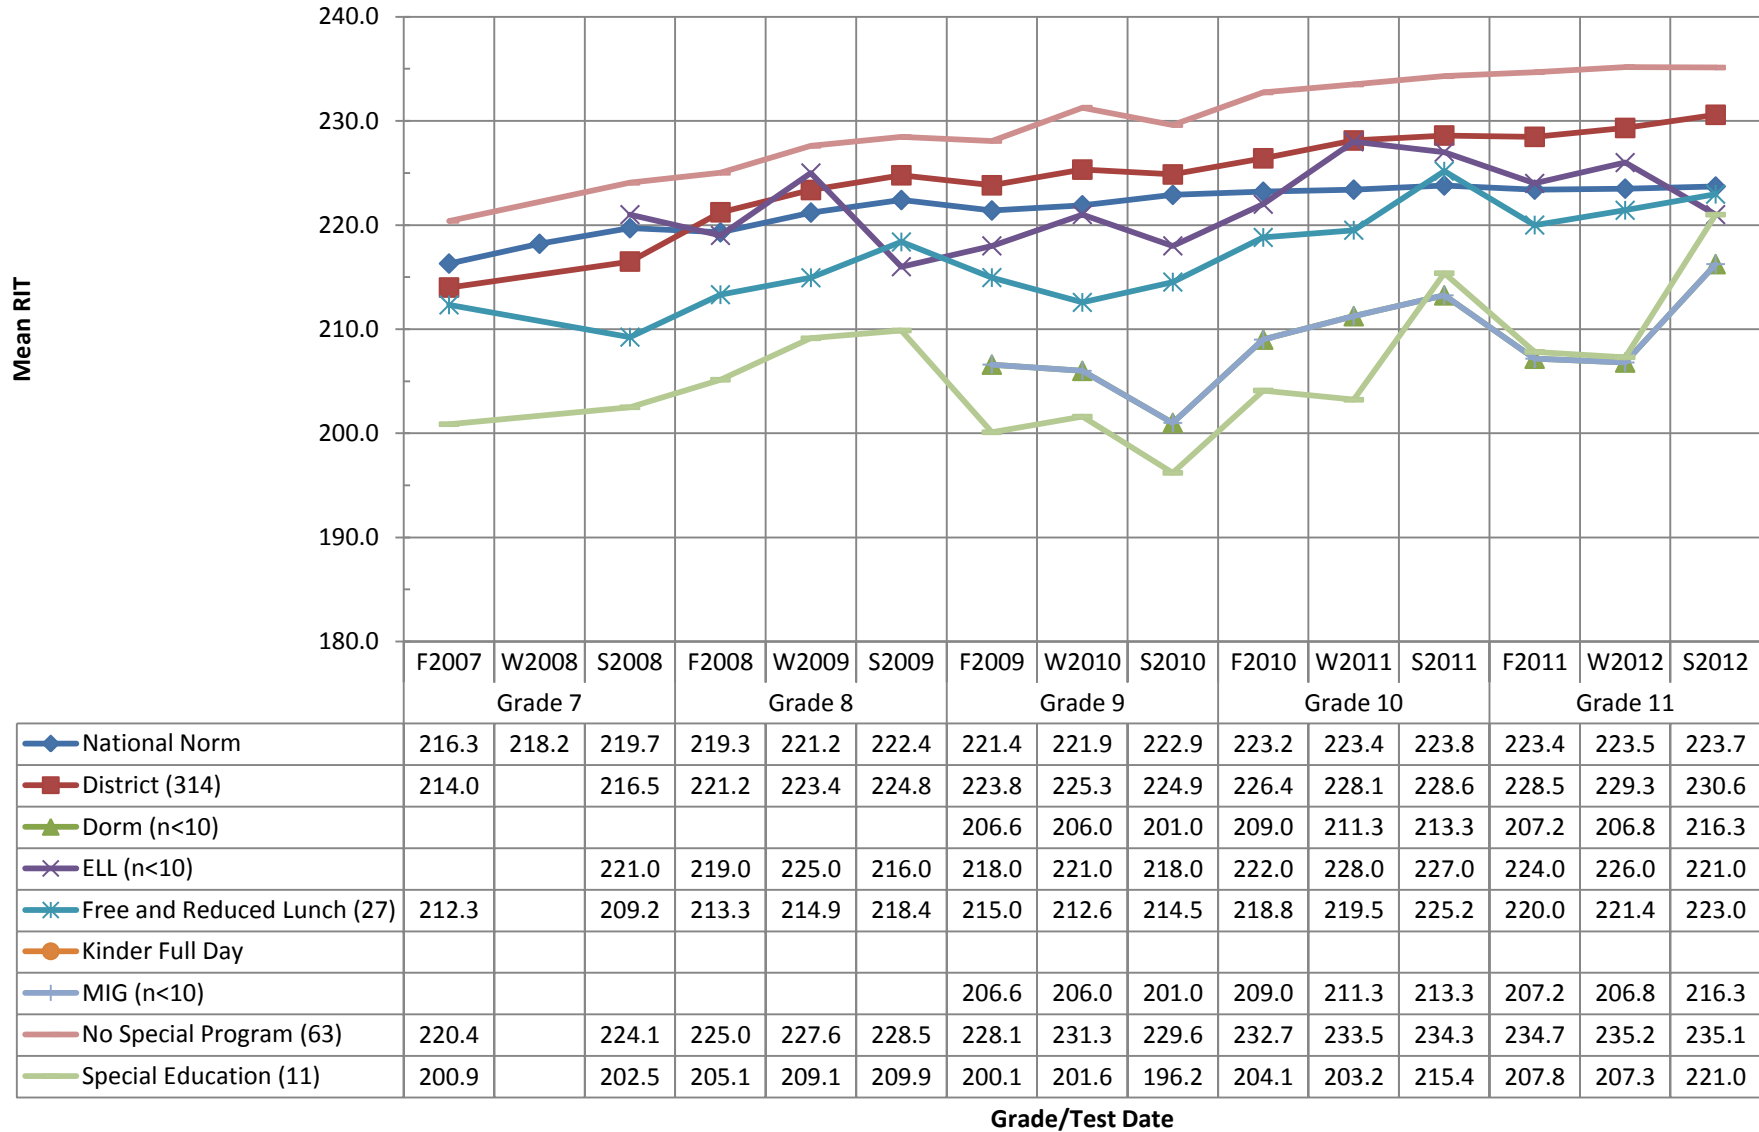

NWEA Fall 2007 - Spring 2012 Special Programs Cohort Report: Reading COHORT 11