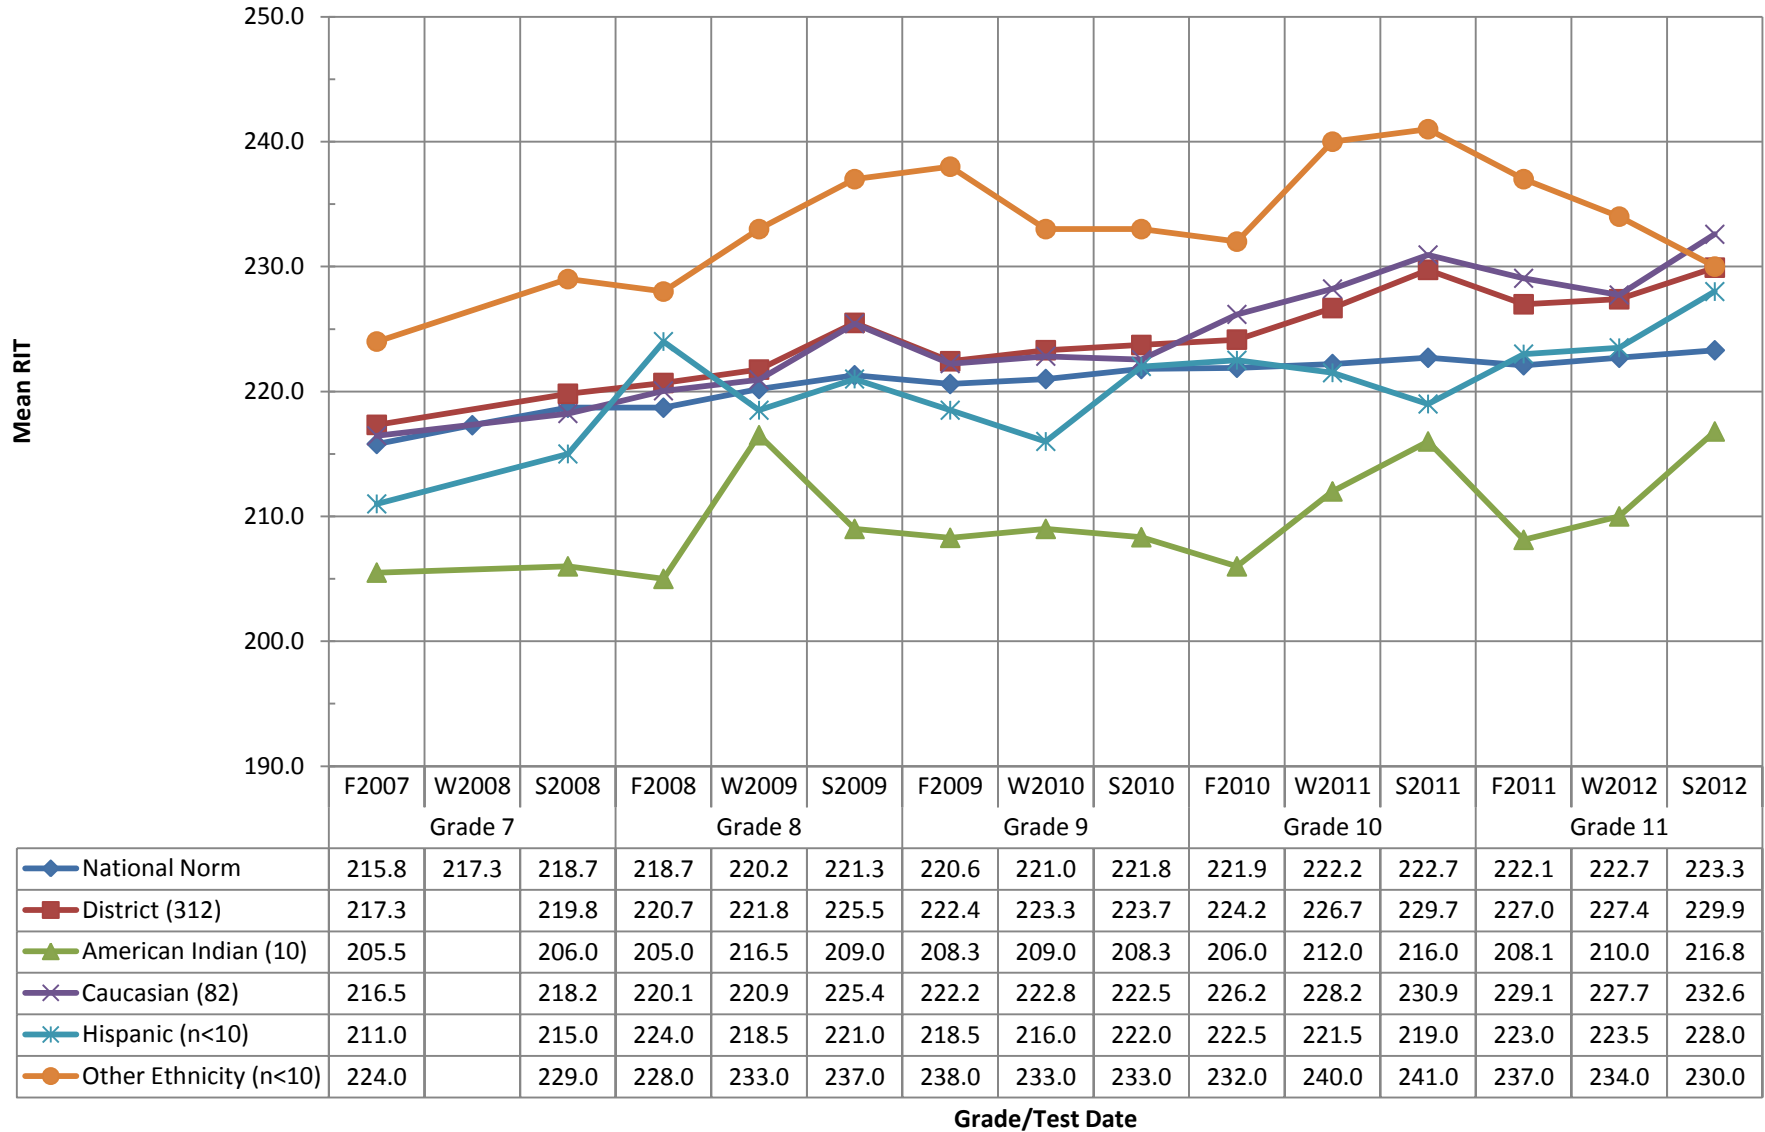

NWEA Fall 2007 - Spring 2012 Ethnicity Cohort Report: Language Usage COHORT 11