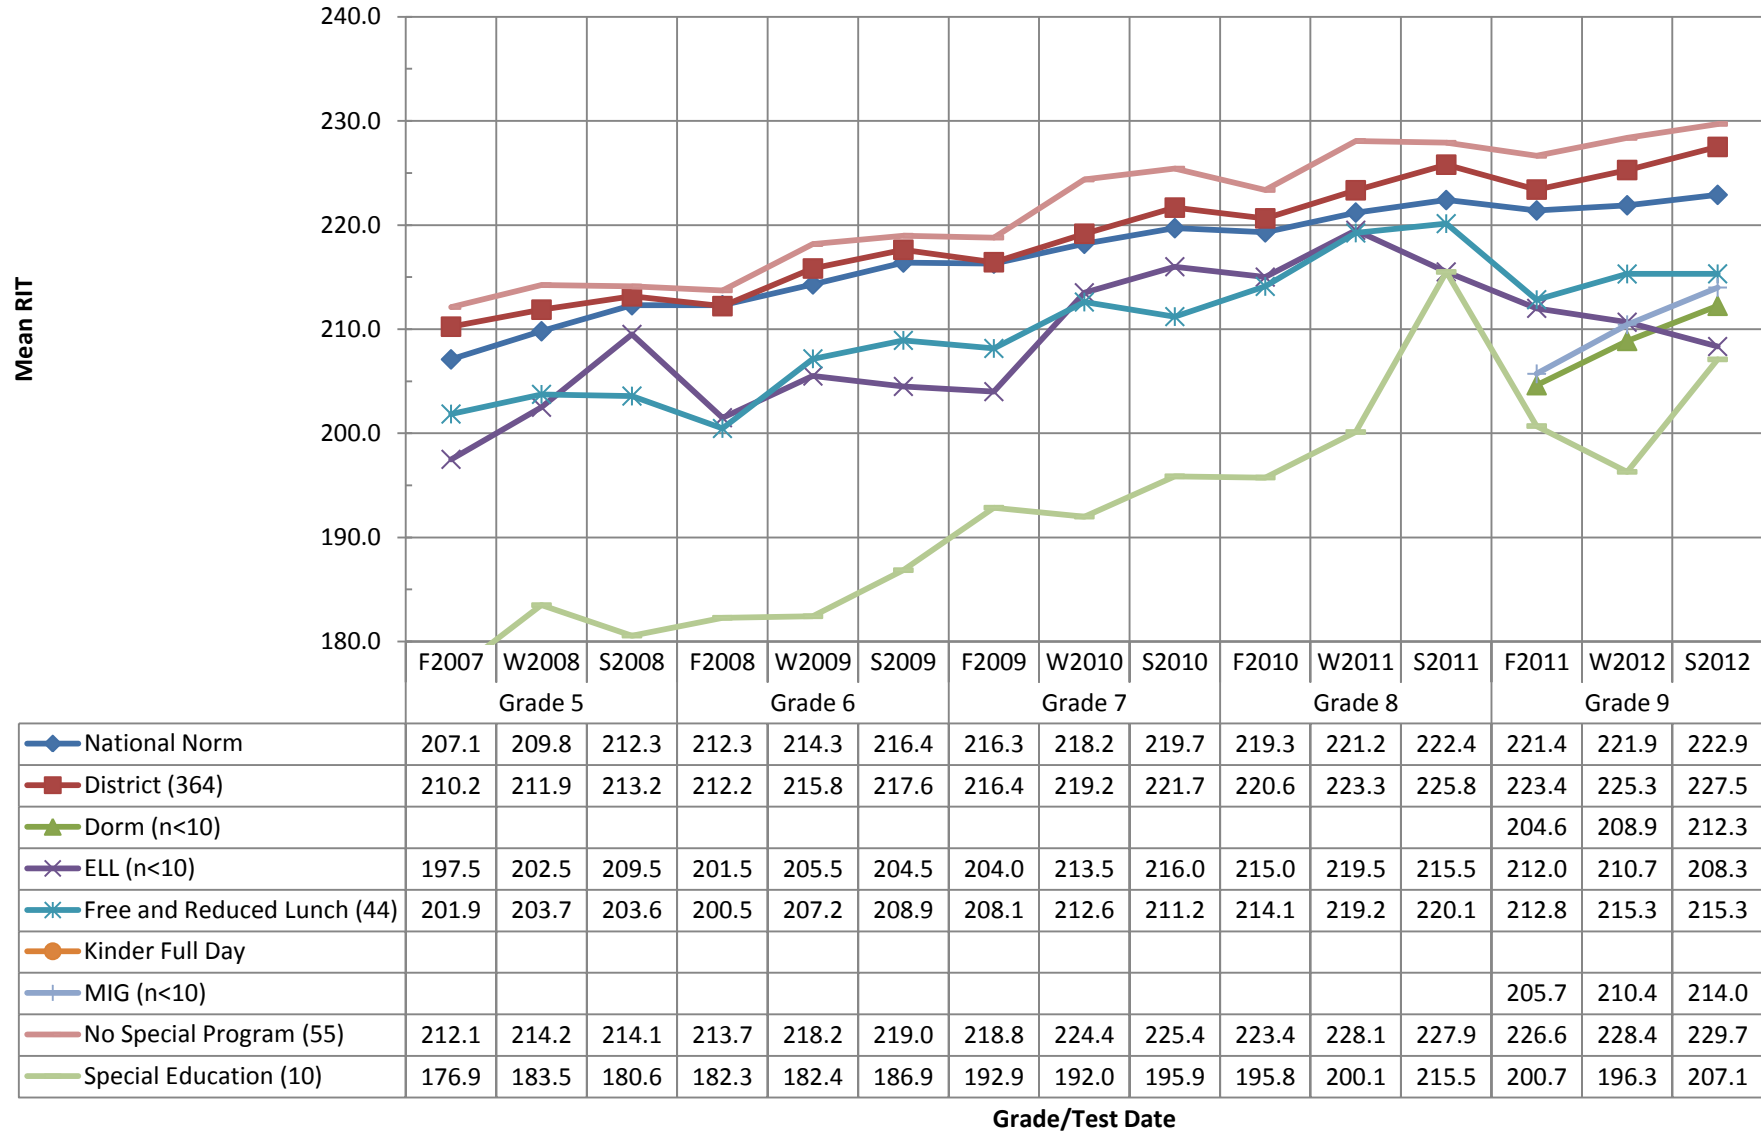

NWEA Fall 2007 - Spring 2012 Special Programs Cohort Report: Reading COHORT 9