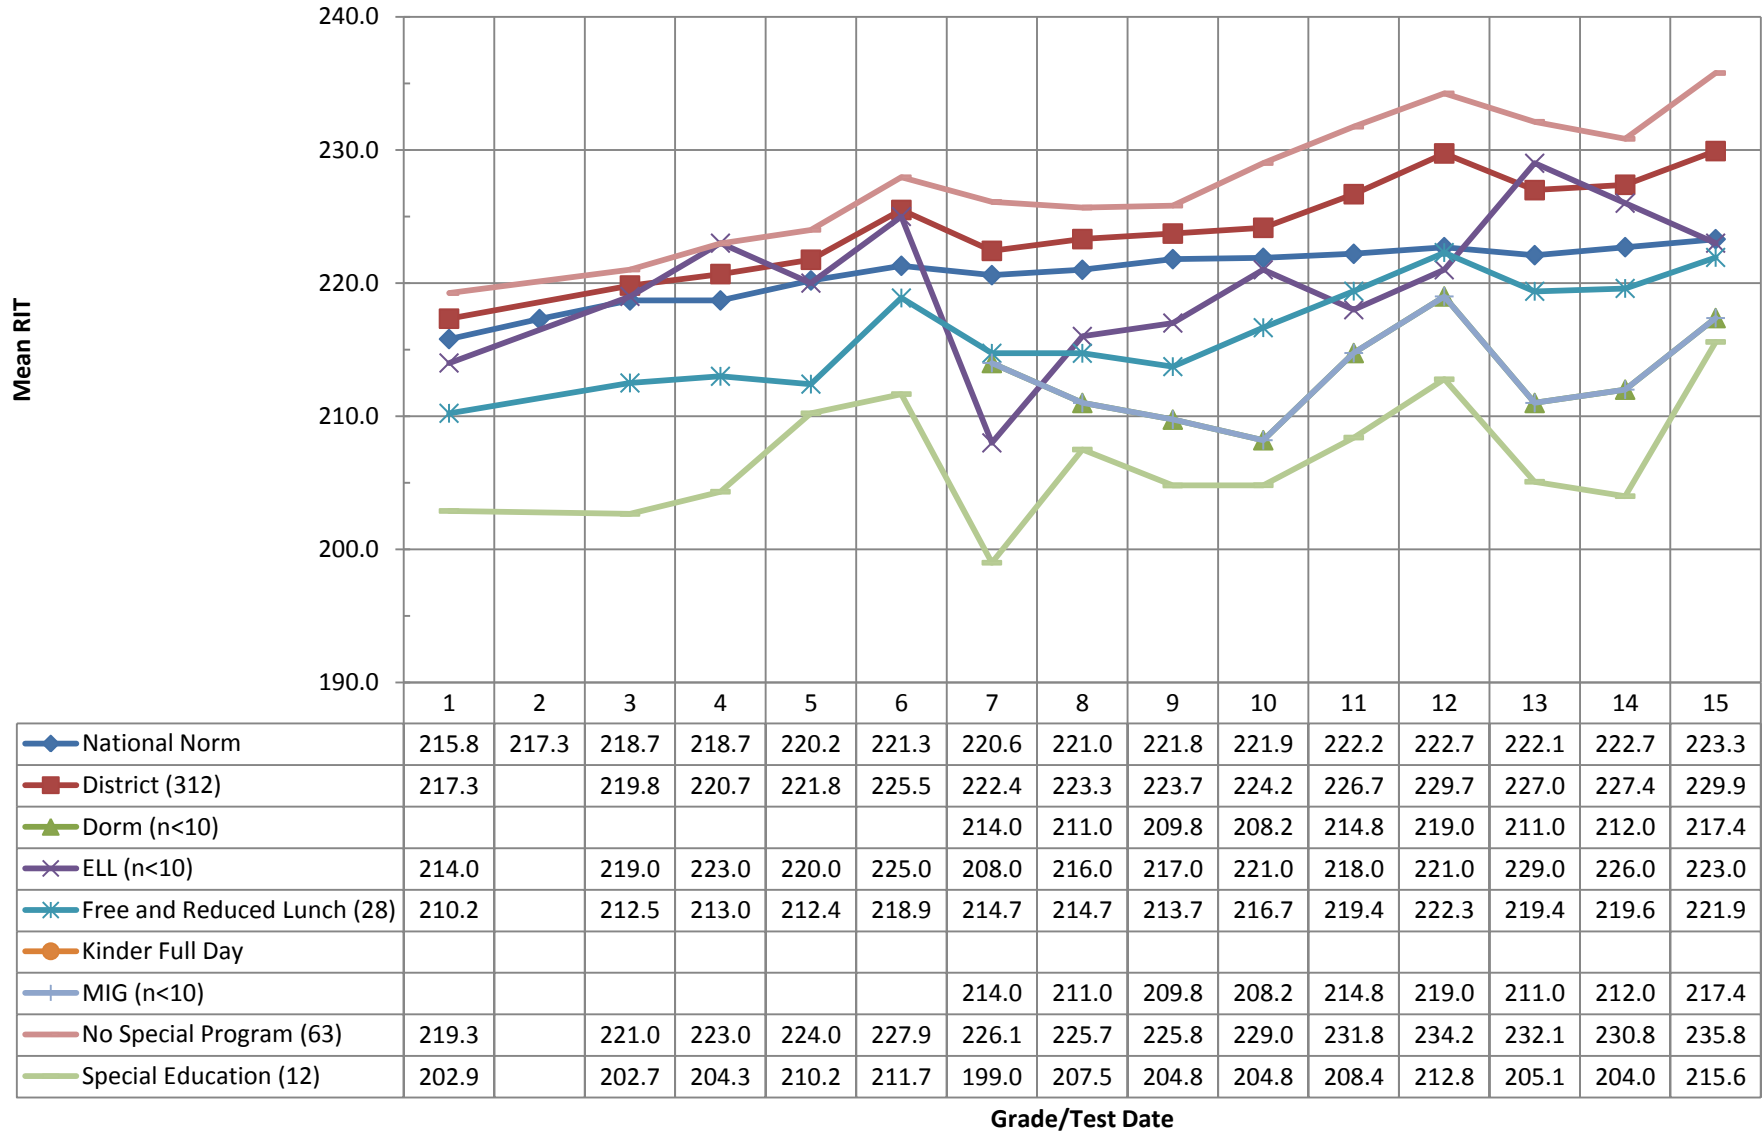

NWEA Fall 2007 - Spring 2012 Special Programs Cohort Report: Language Usage COHORT 10