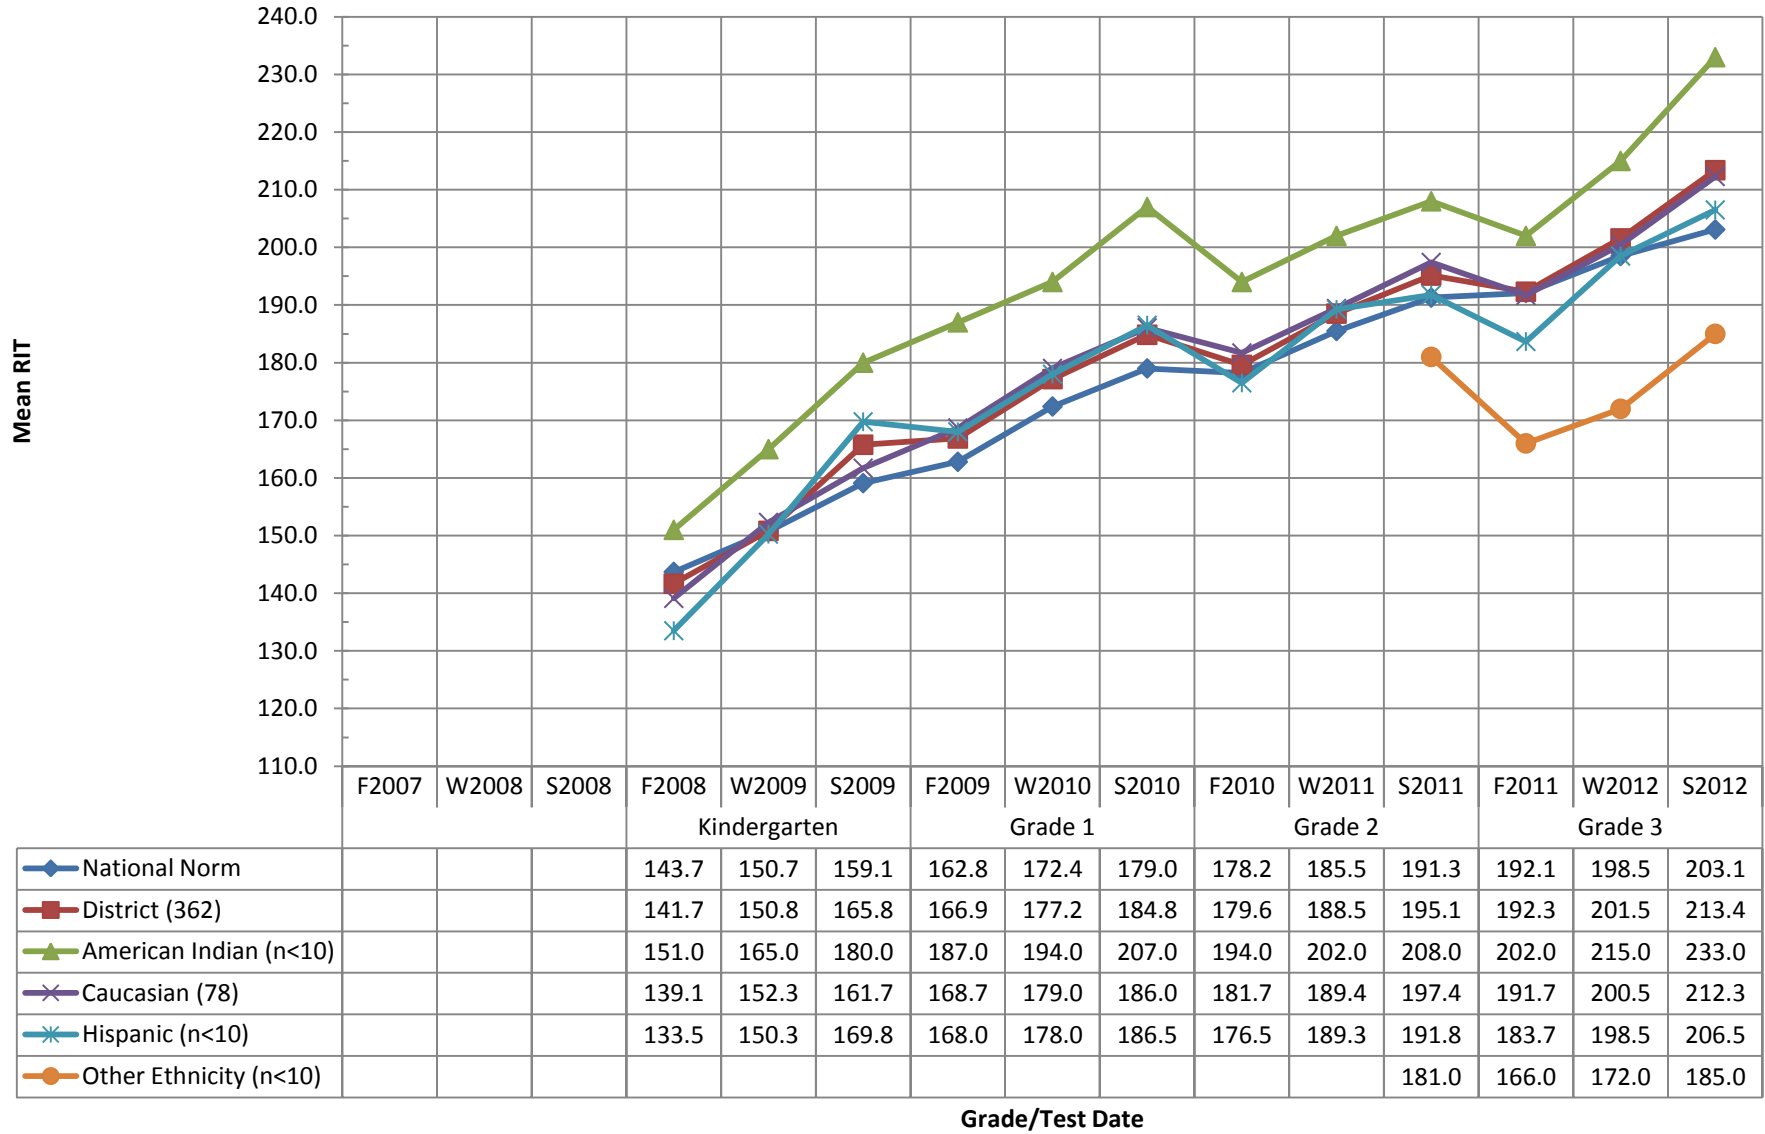

NWEA Fall 2007 - Spring 2012 Ethnicity Cohort Report: Mathematics COHORT 3