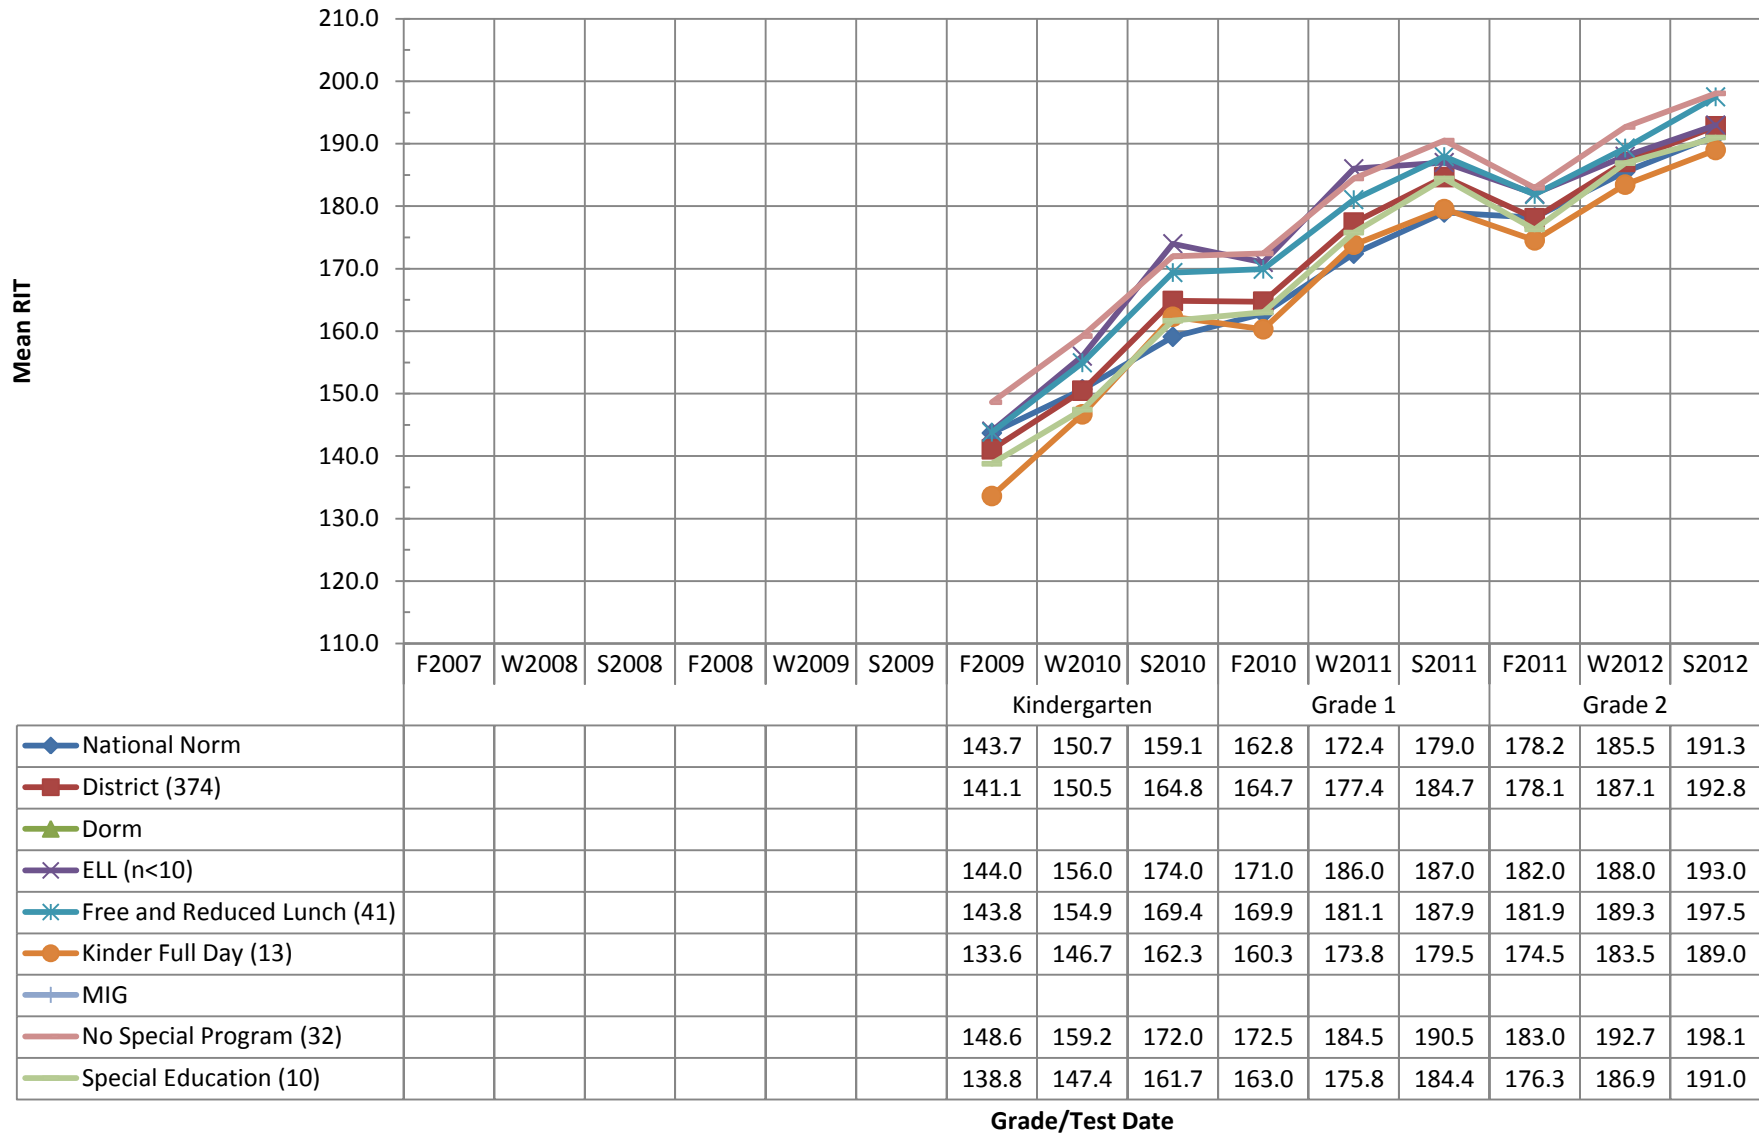

NWEA Fall 2007 - Spring 2012 Special Programs Cohort Report: Mathematics COHORT 2