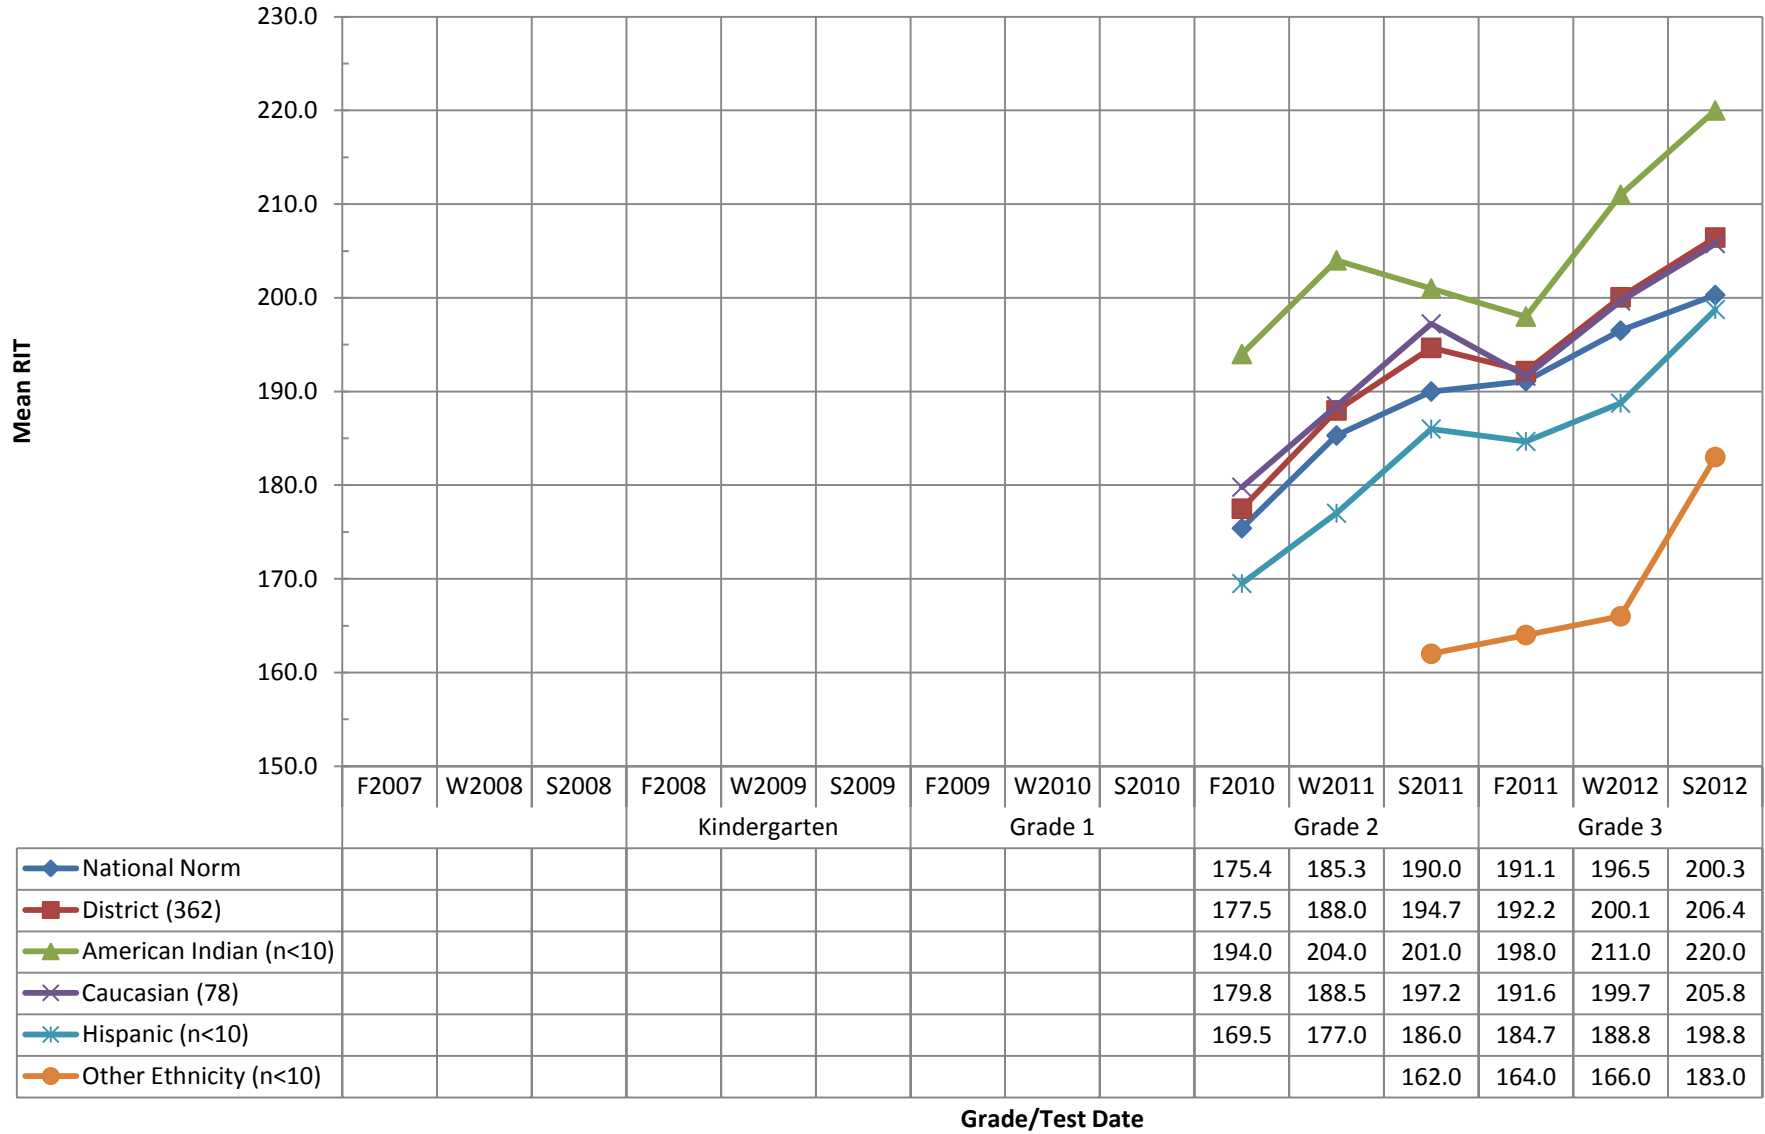

NWEA Fall 2007 - Spring 2012 Ethnicity Cohort Report: Language Usage COHORT 3