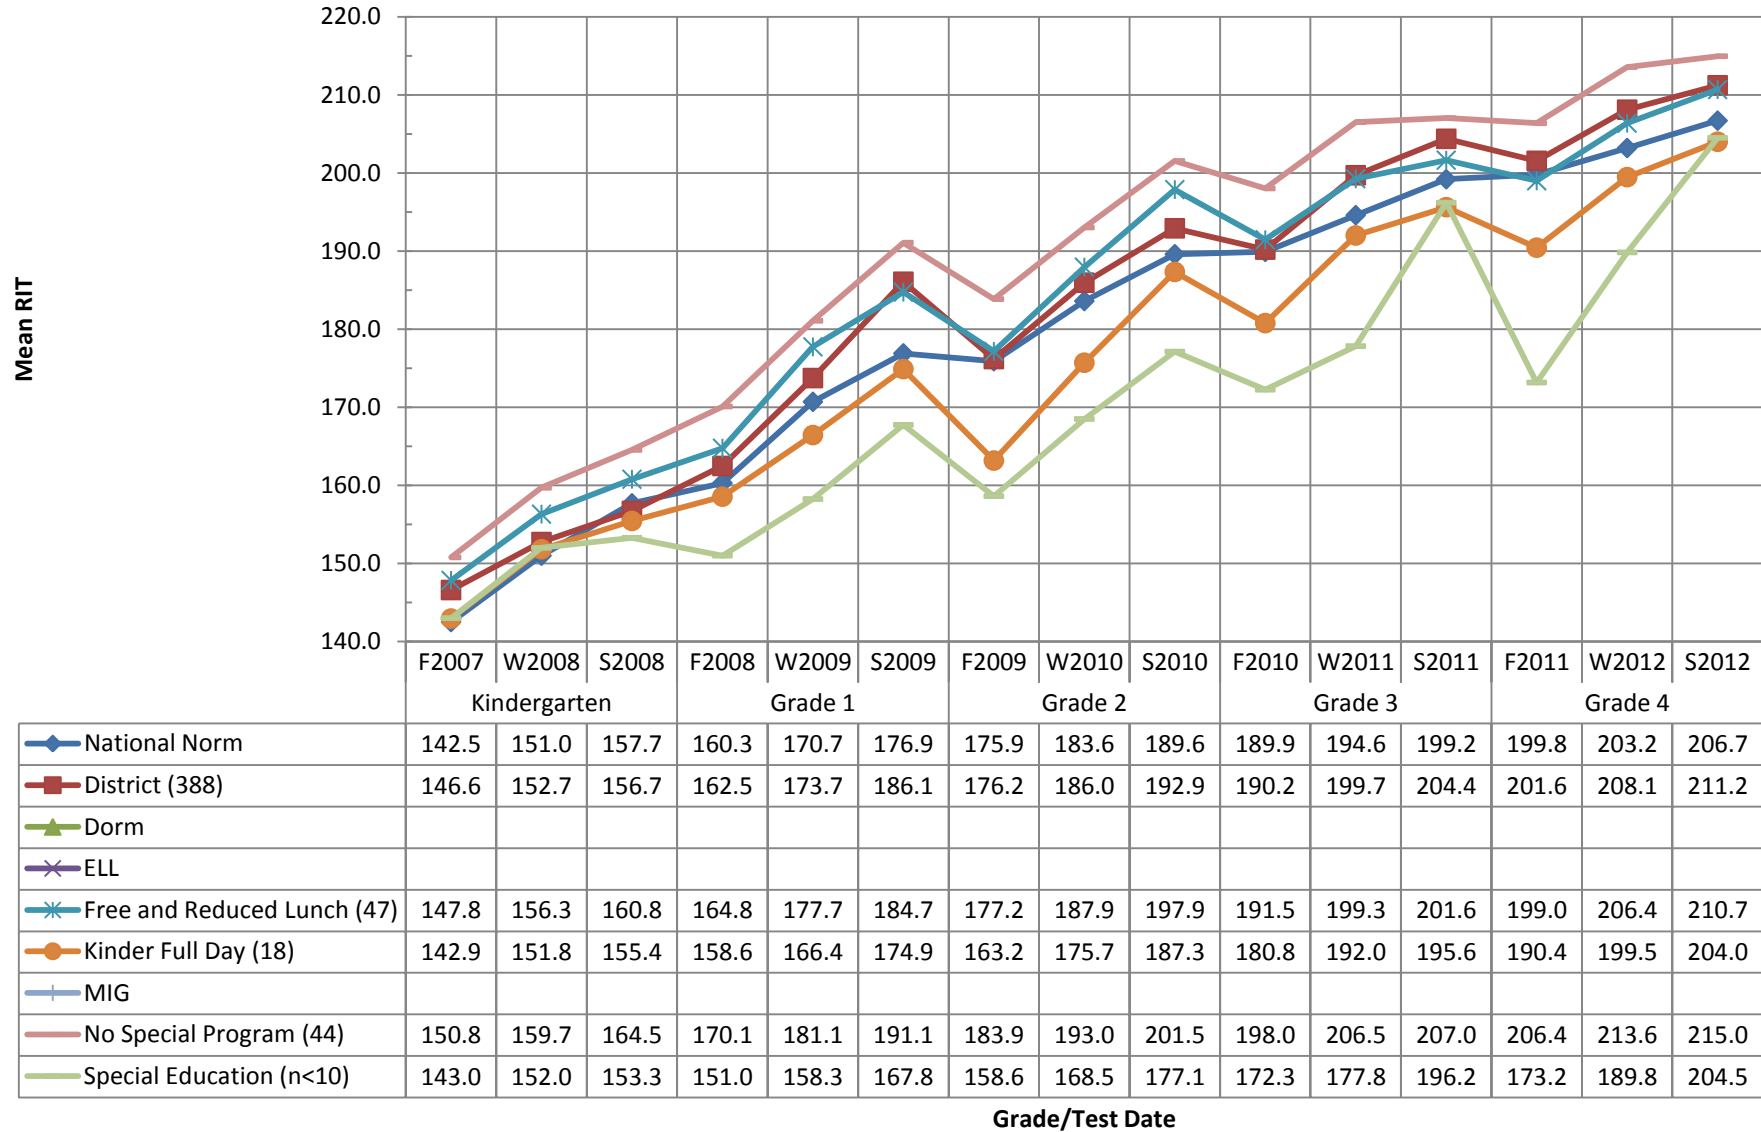

NWEA Fall 2007 - Spring 2012 Special Programs Cohort Report: Reading COHORT 4