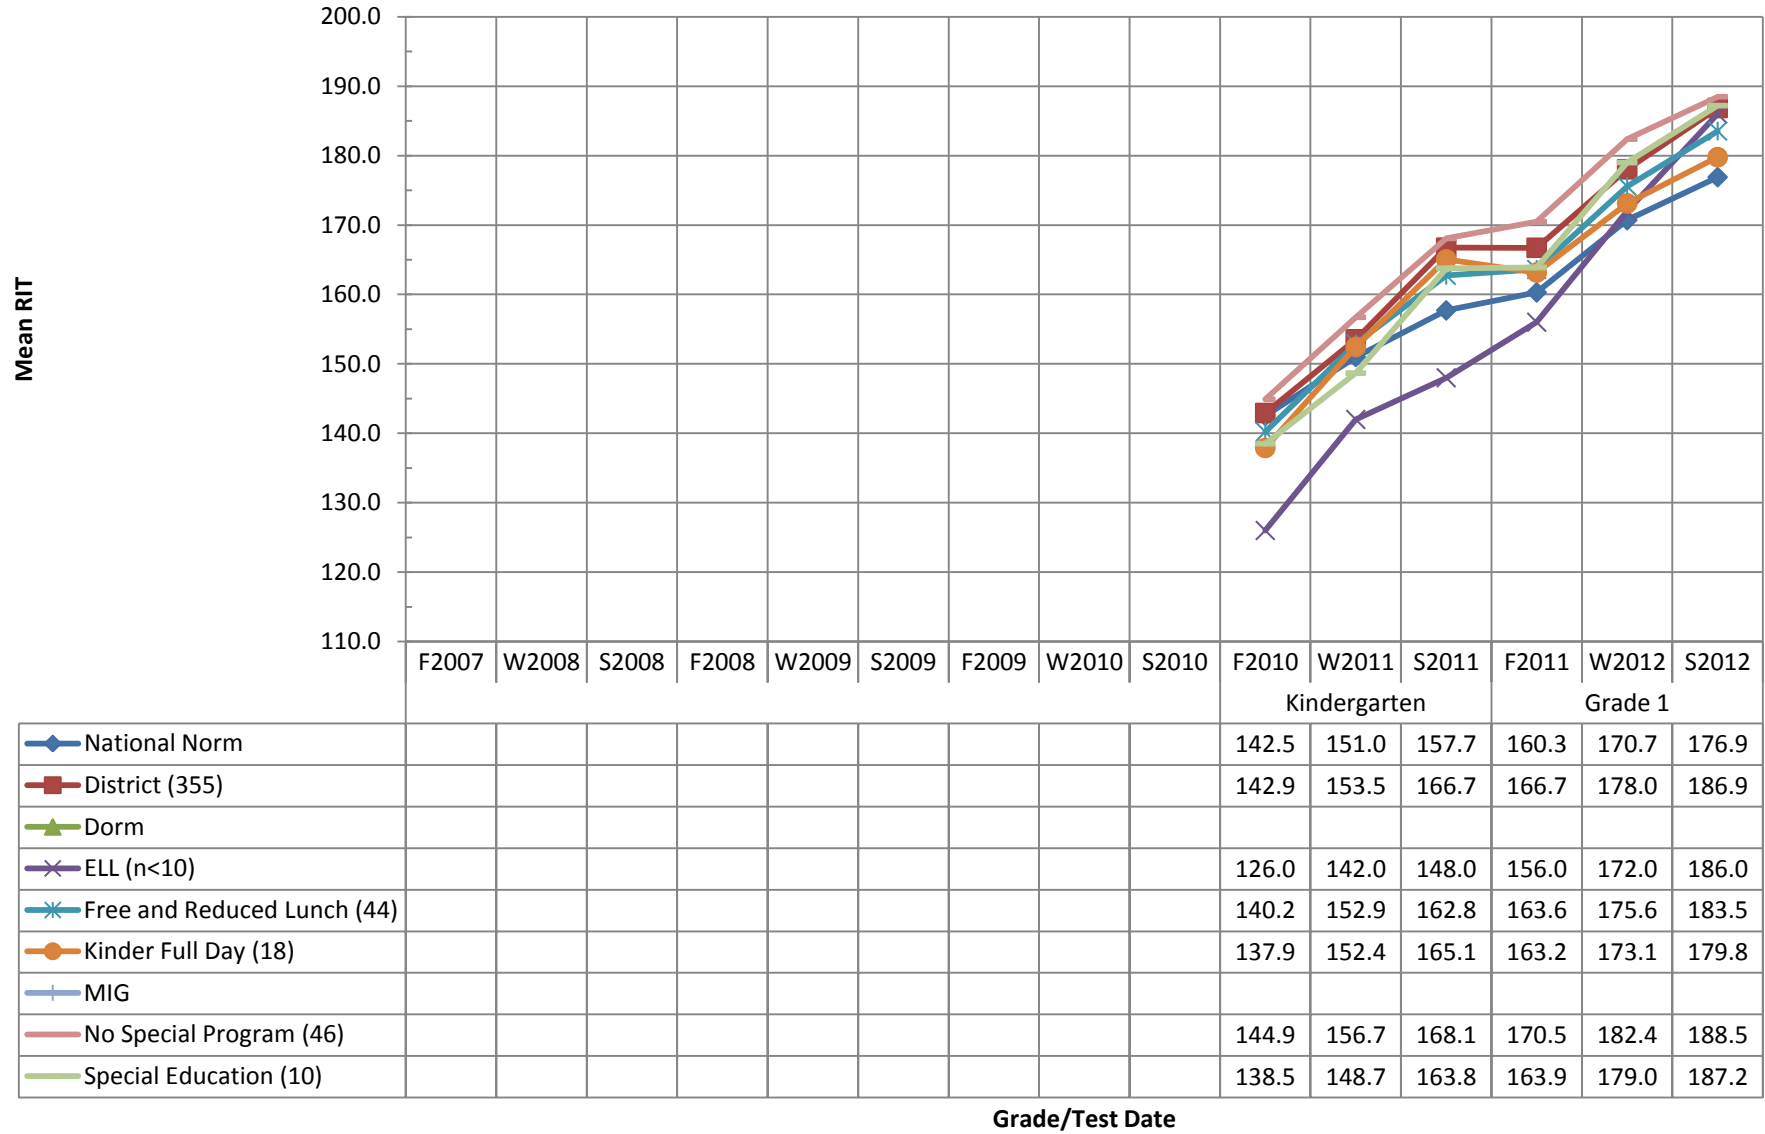

NWEA Fall 2007 - Spring 2012 Special Programs Cohort Report: Reading COHORT 1