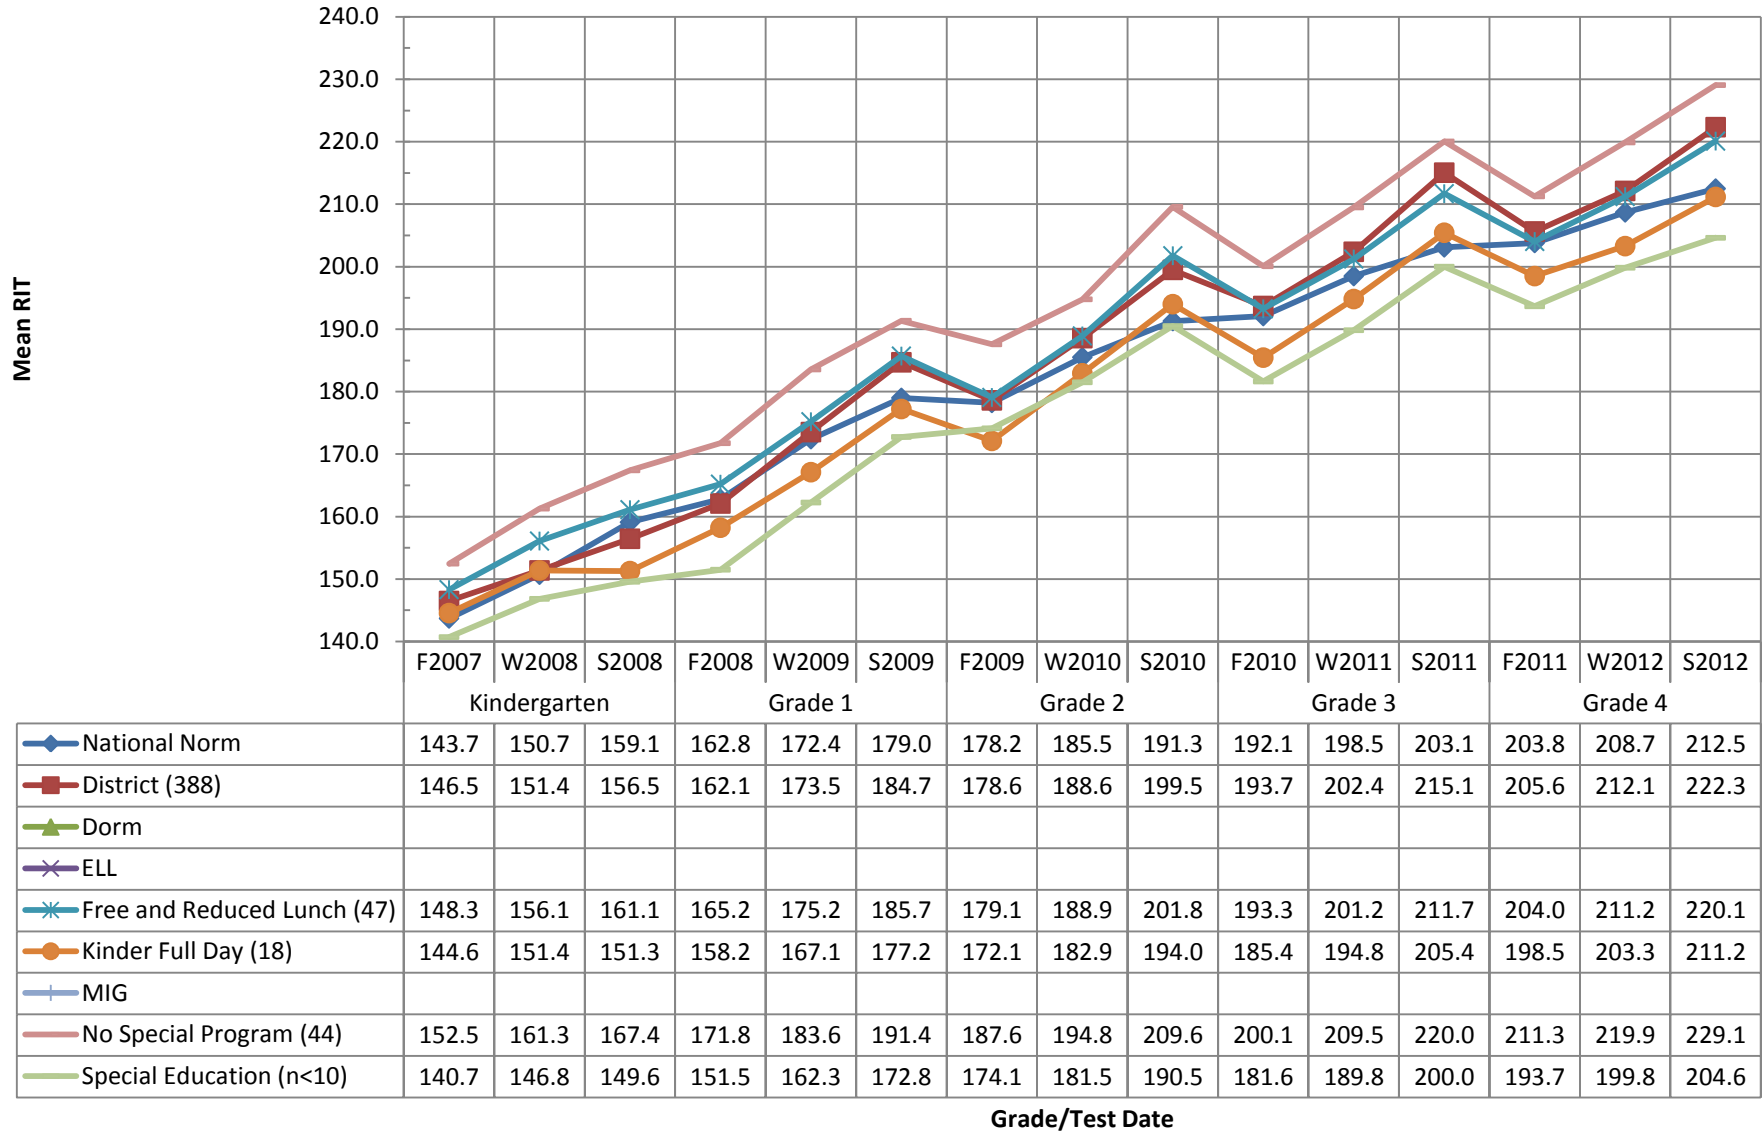

NWEA Fall 2007 - Spring 2012 Special Programs Cohort Report: Mathematics COHORT 4