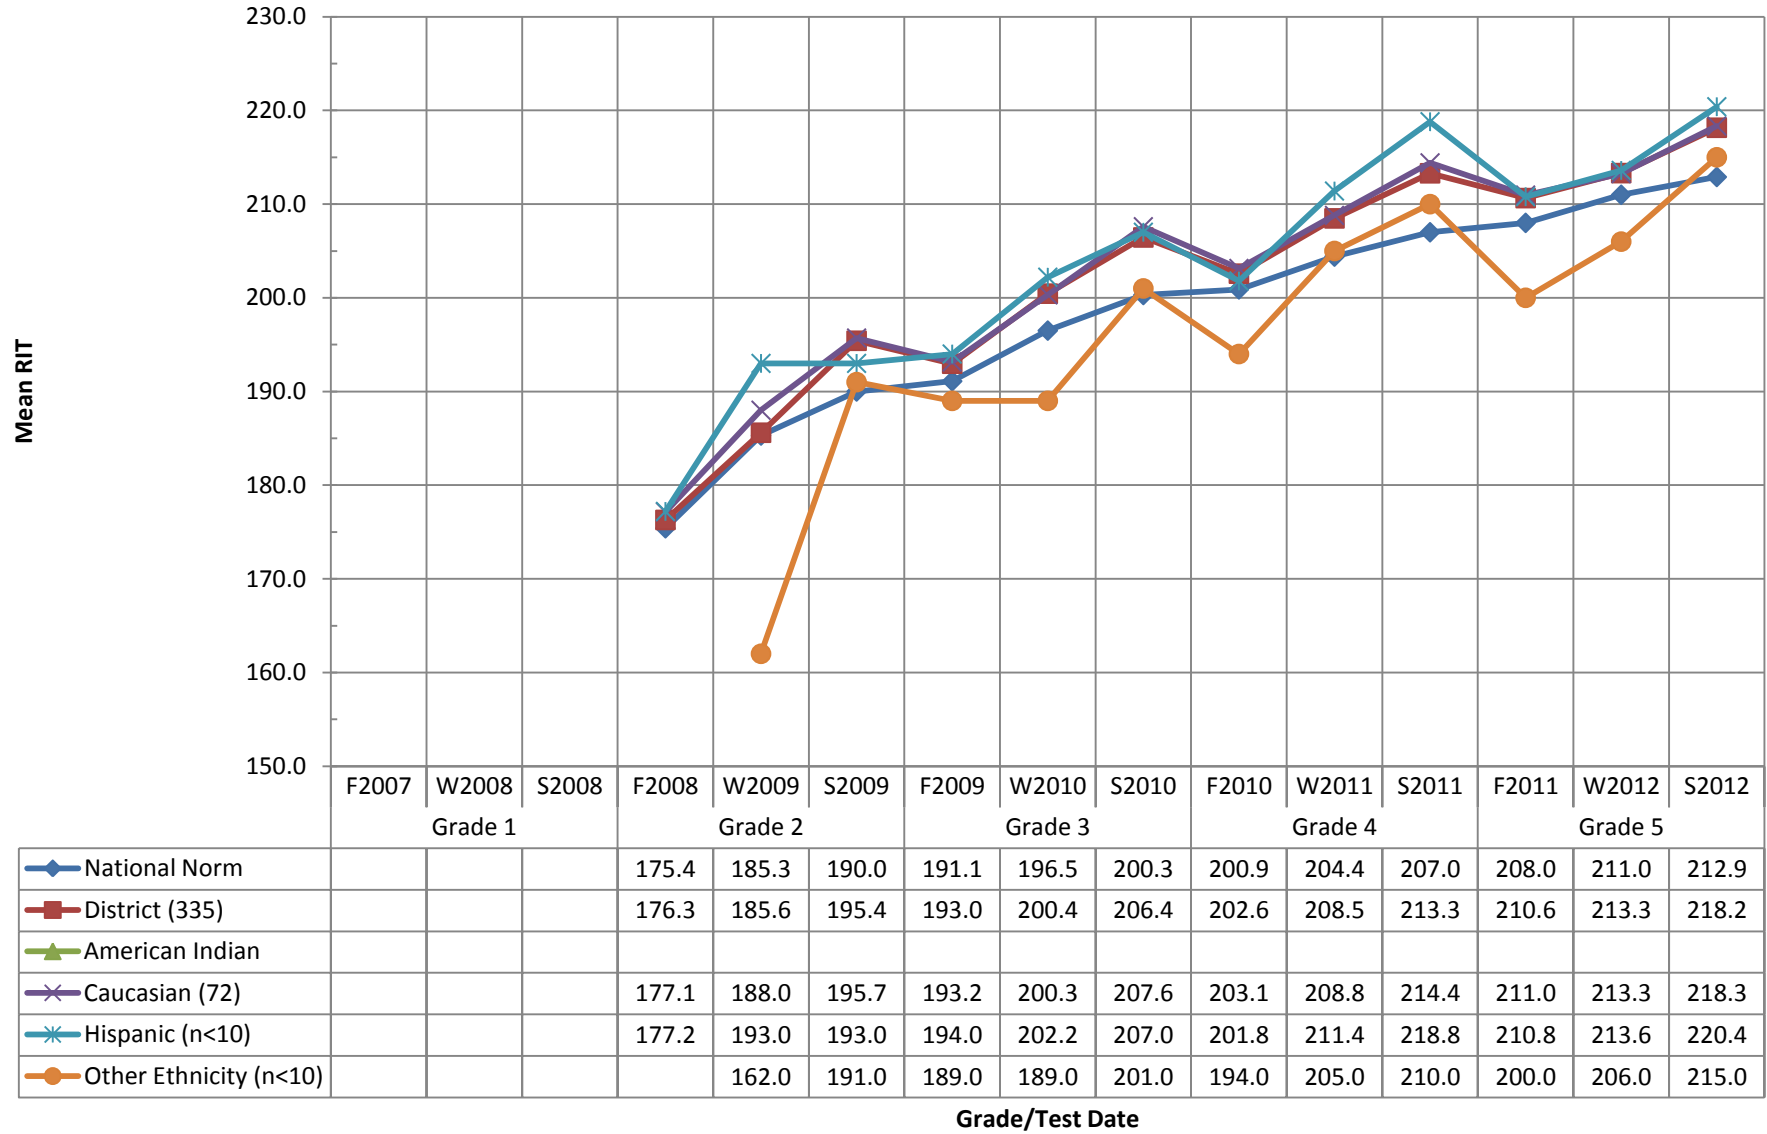

NWEA Fall 2007 - Spring 2012 Ethnicity Cohort Report: Language Usage COHORT 5