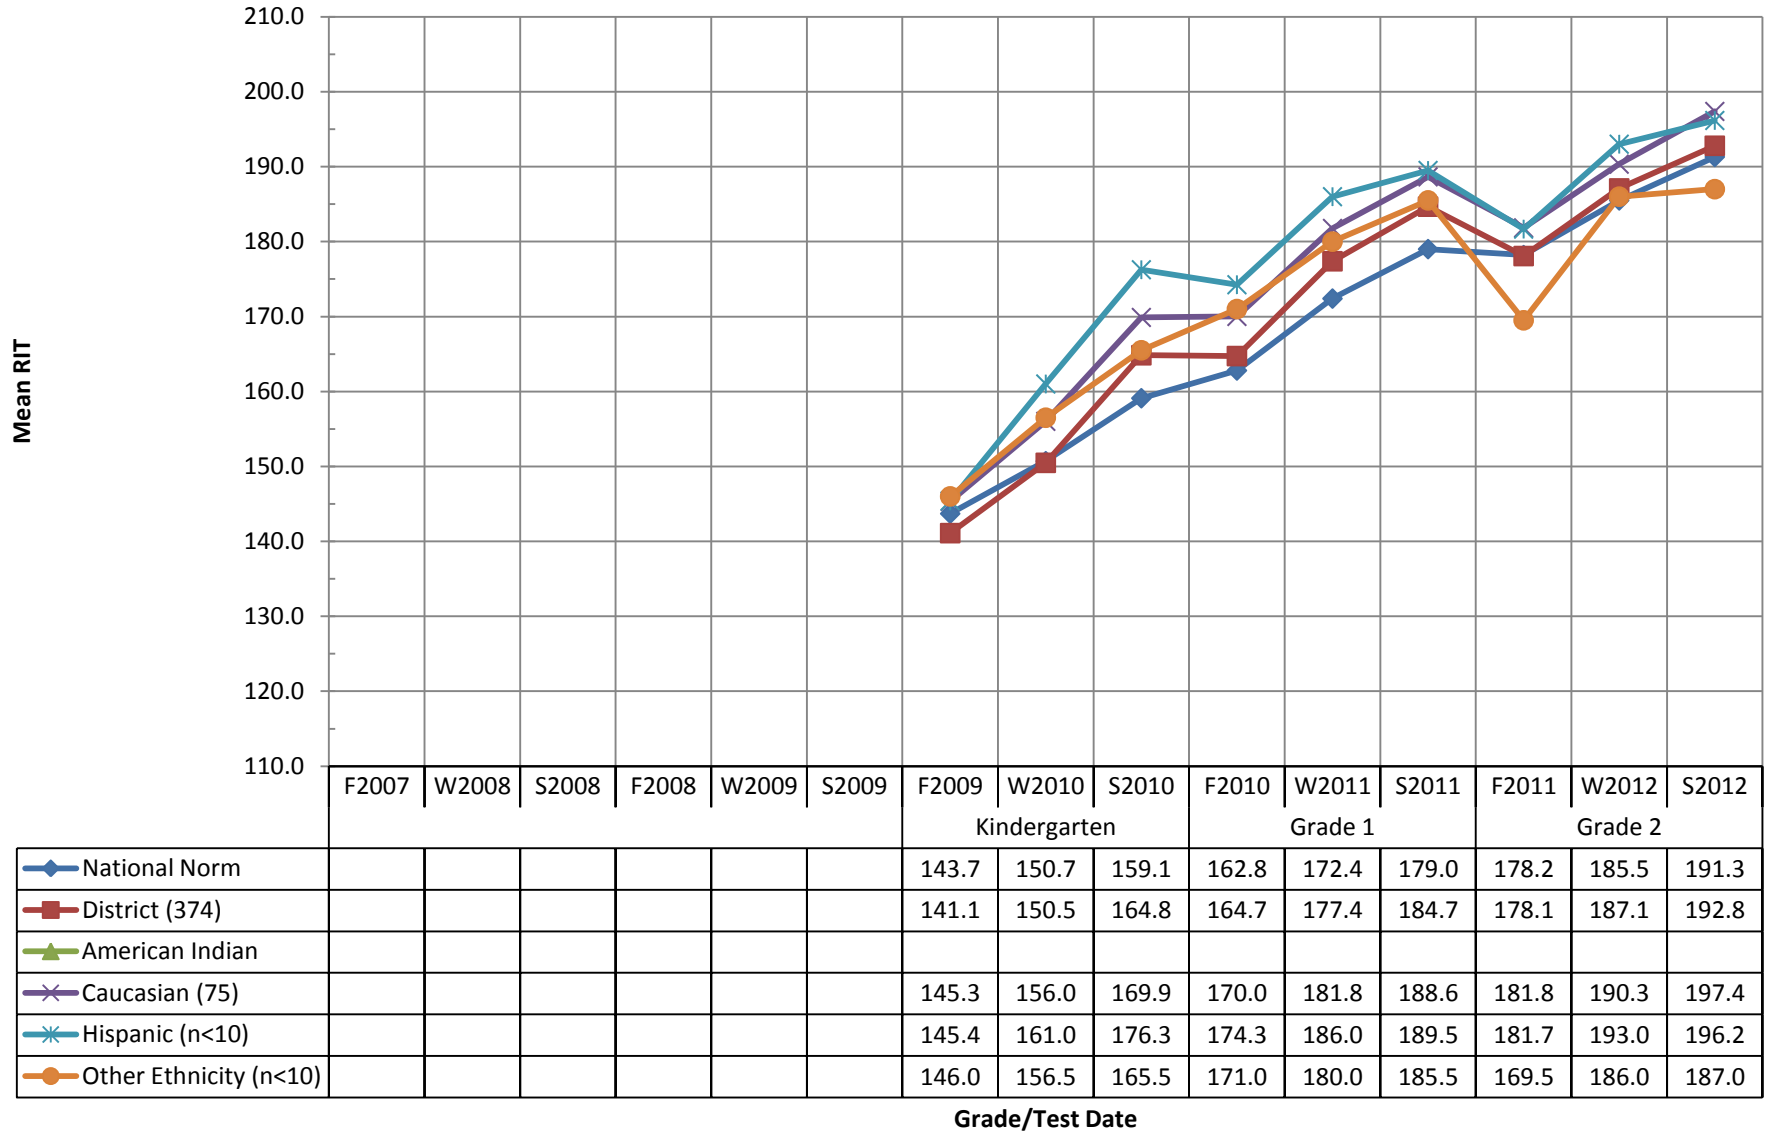

NWEA Fall 2007 - Spring 2012 Ethnicity Cohort Report: Mathematics COHORT 2