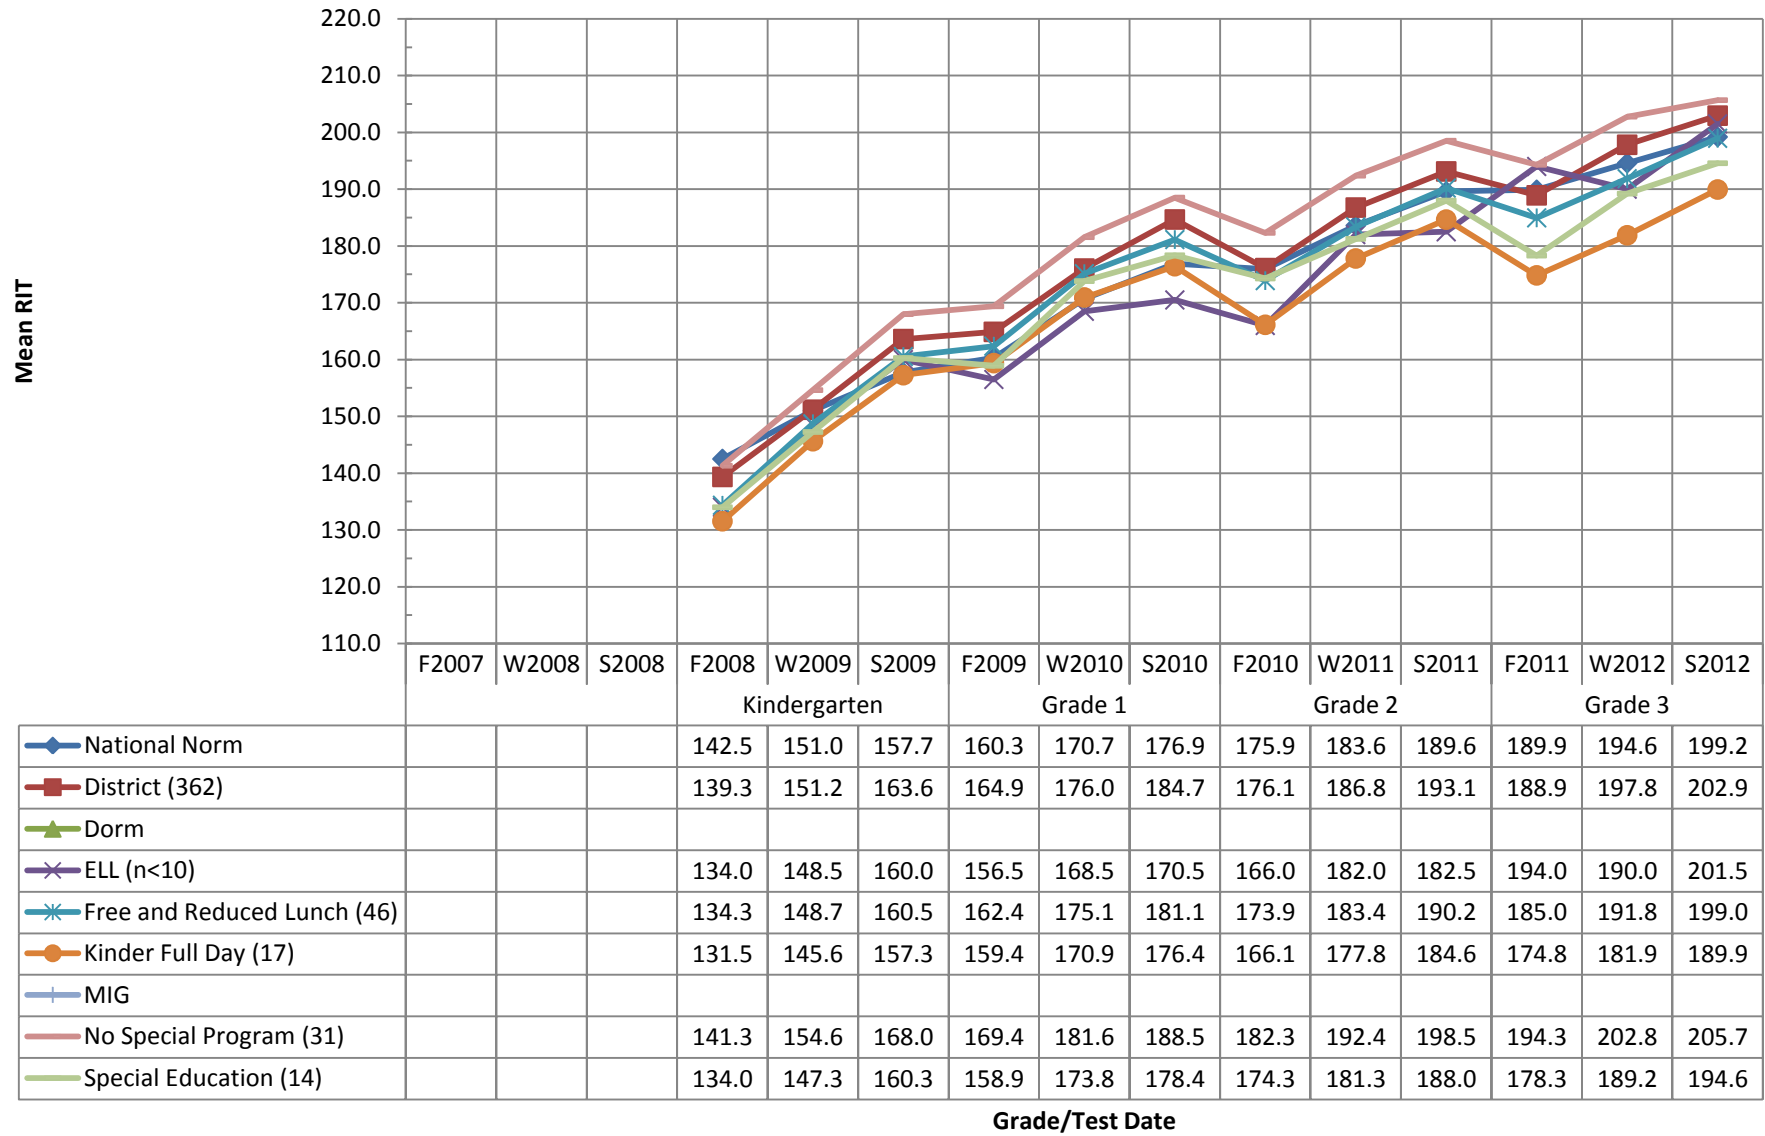

NWEA Fall 2007 - Spring 2012 Special Programs Cohort Report: Reading COHORT 3