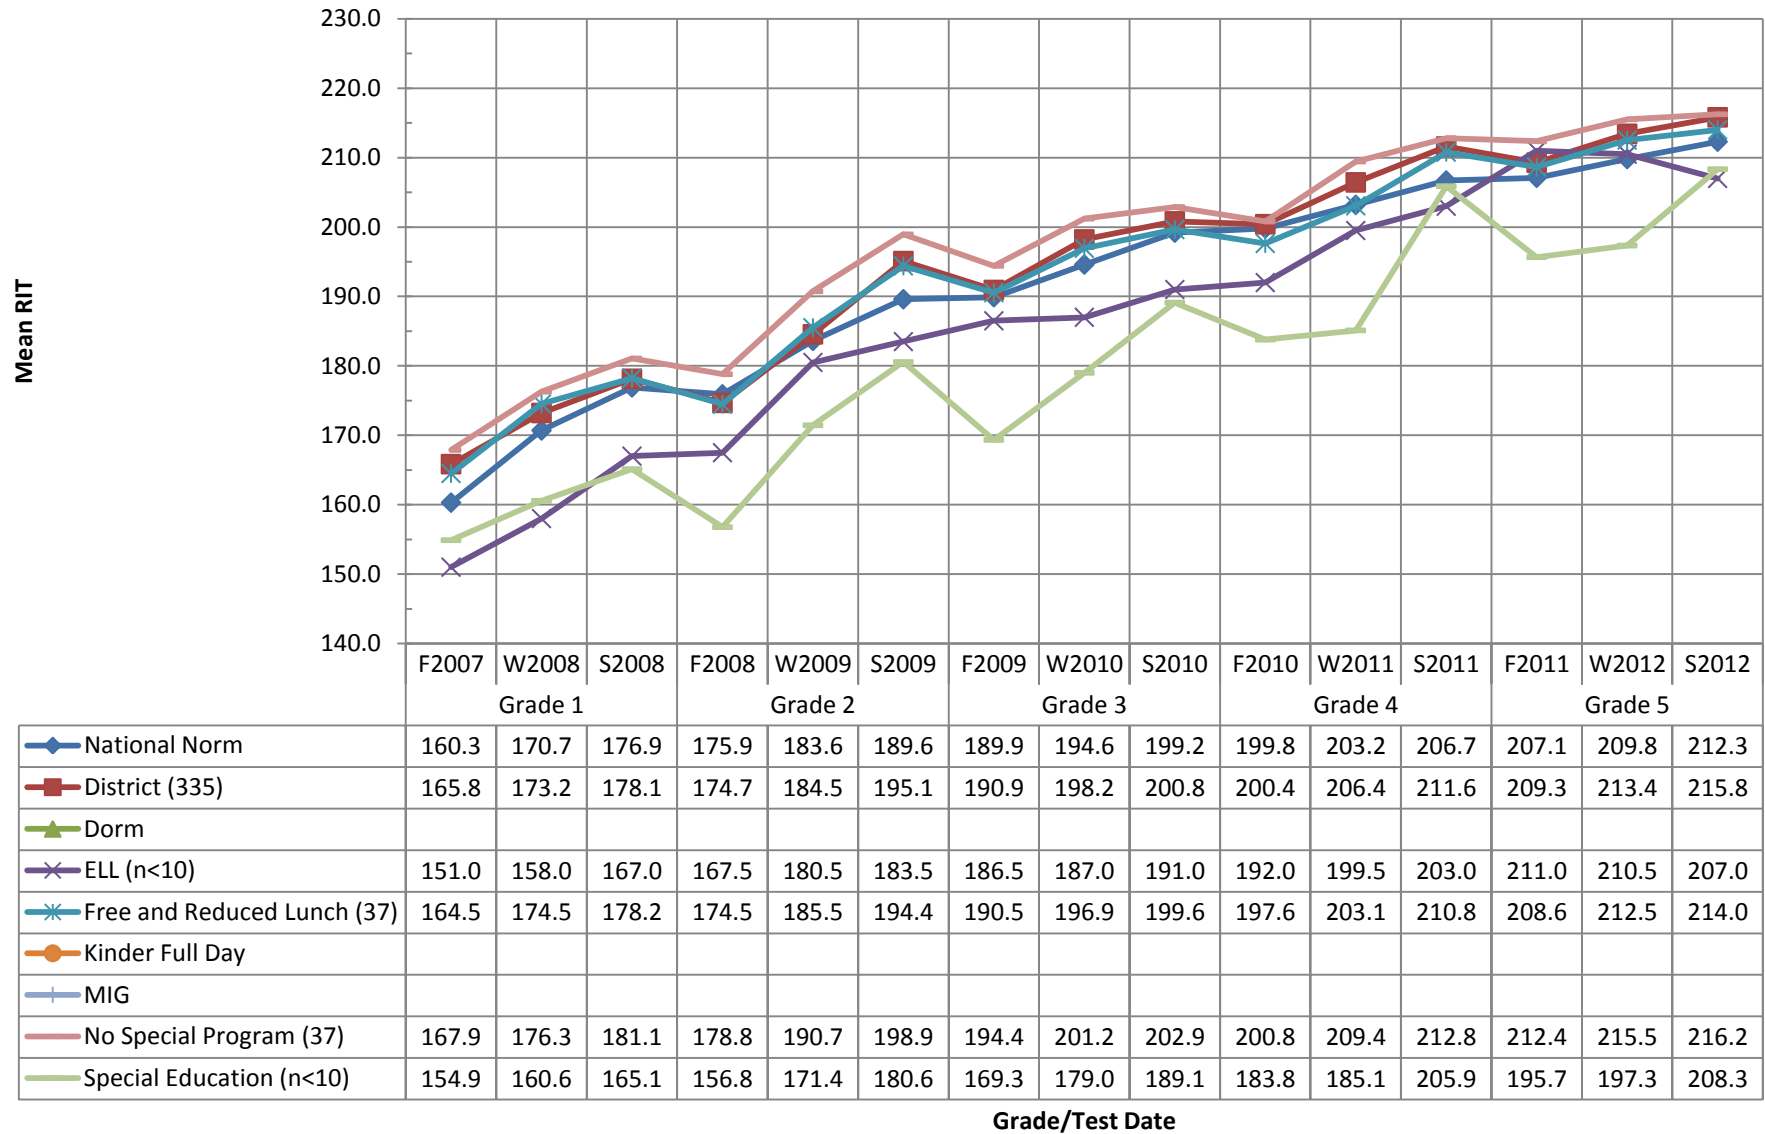

NWEA Fall 2007 - Spring 2012 Special Programs Cohort Report: Reading COHORT 5