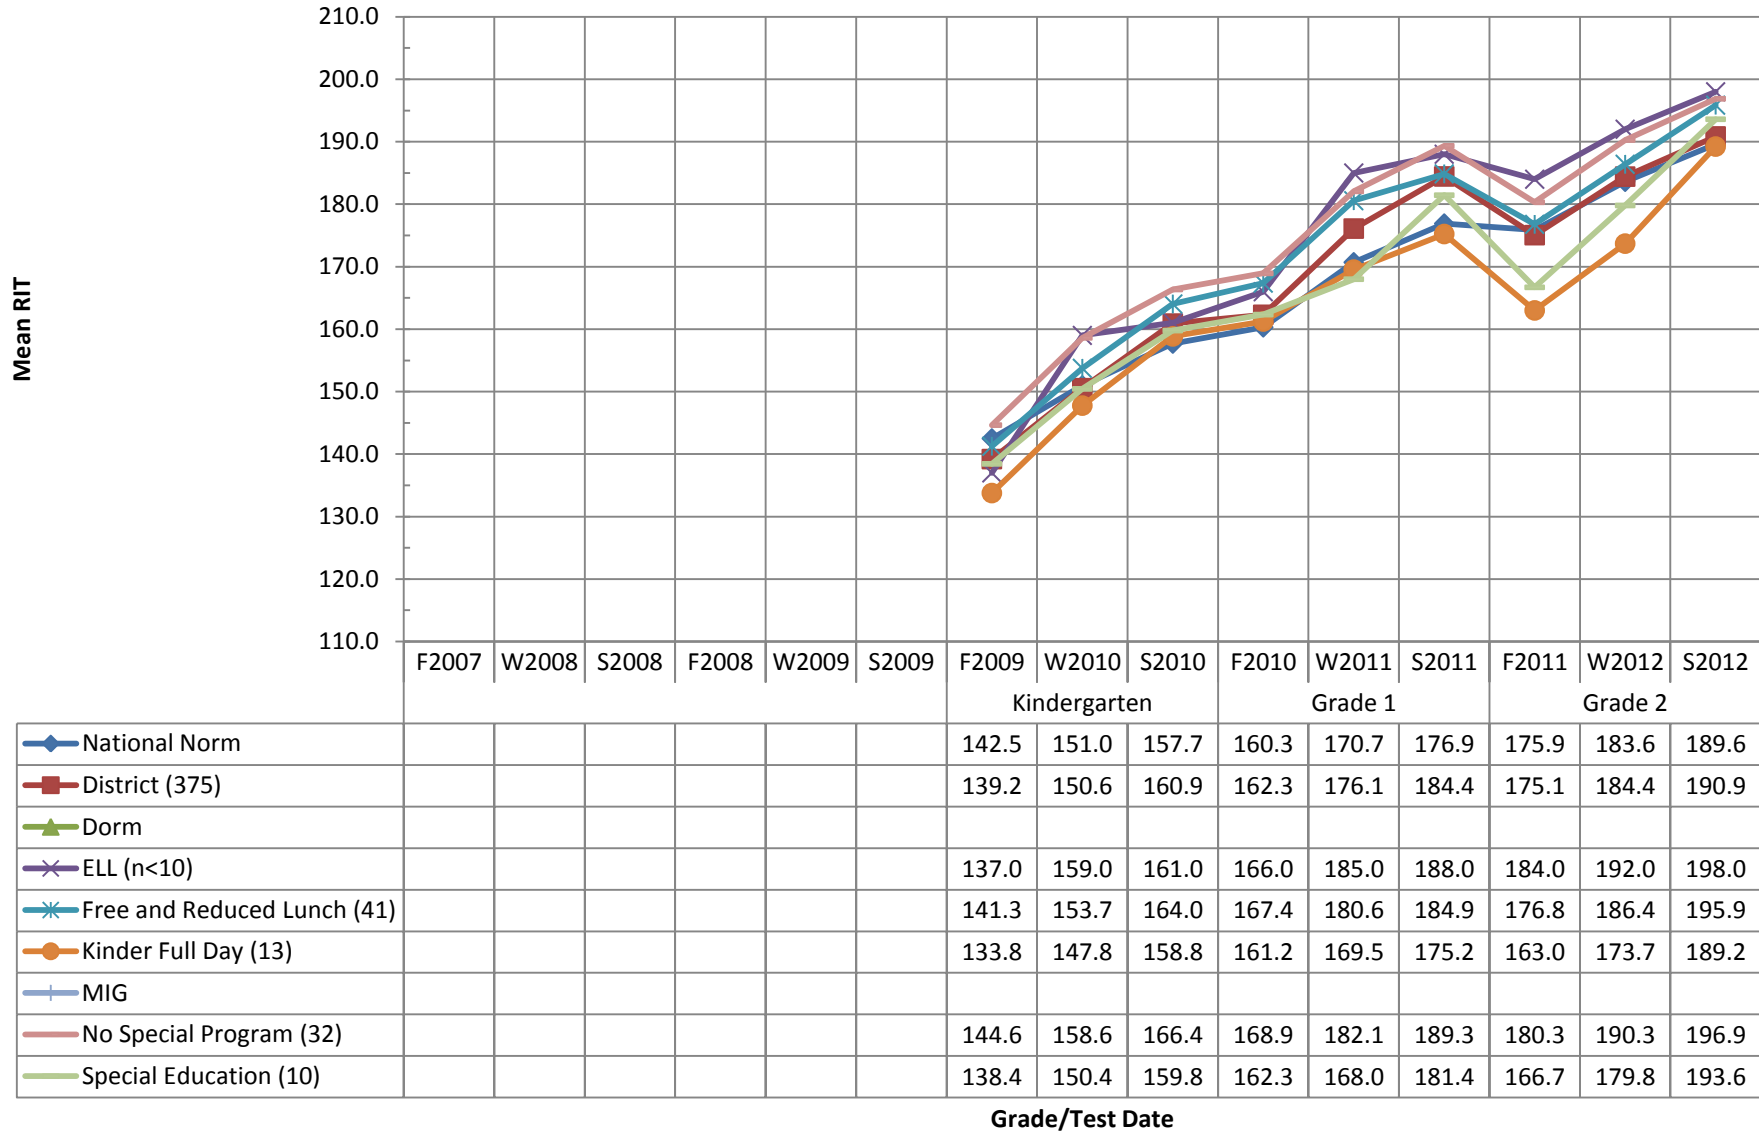

NWEA Fall 2007 - Spring 2012 Special Programs Cohort Report: Reading COHORT 2