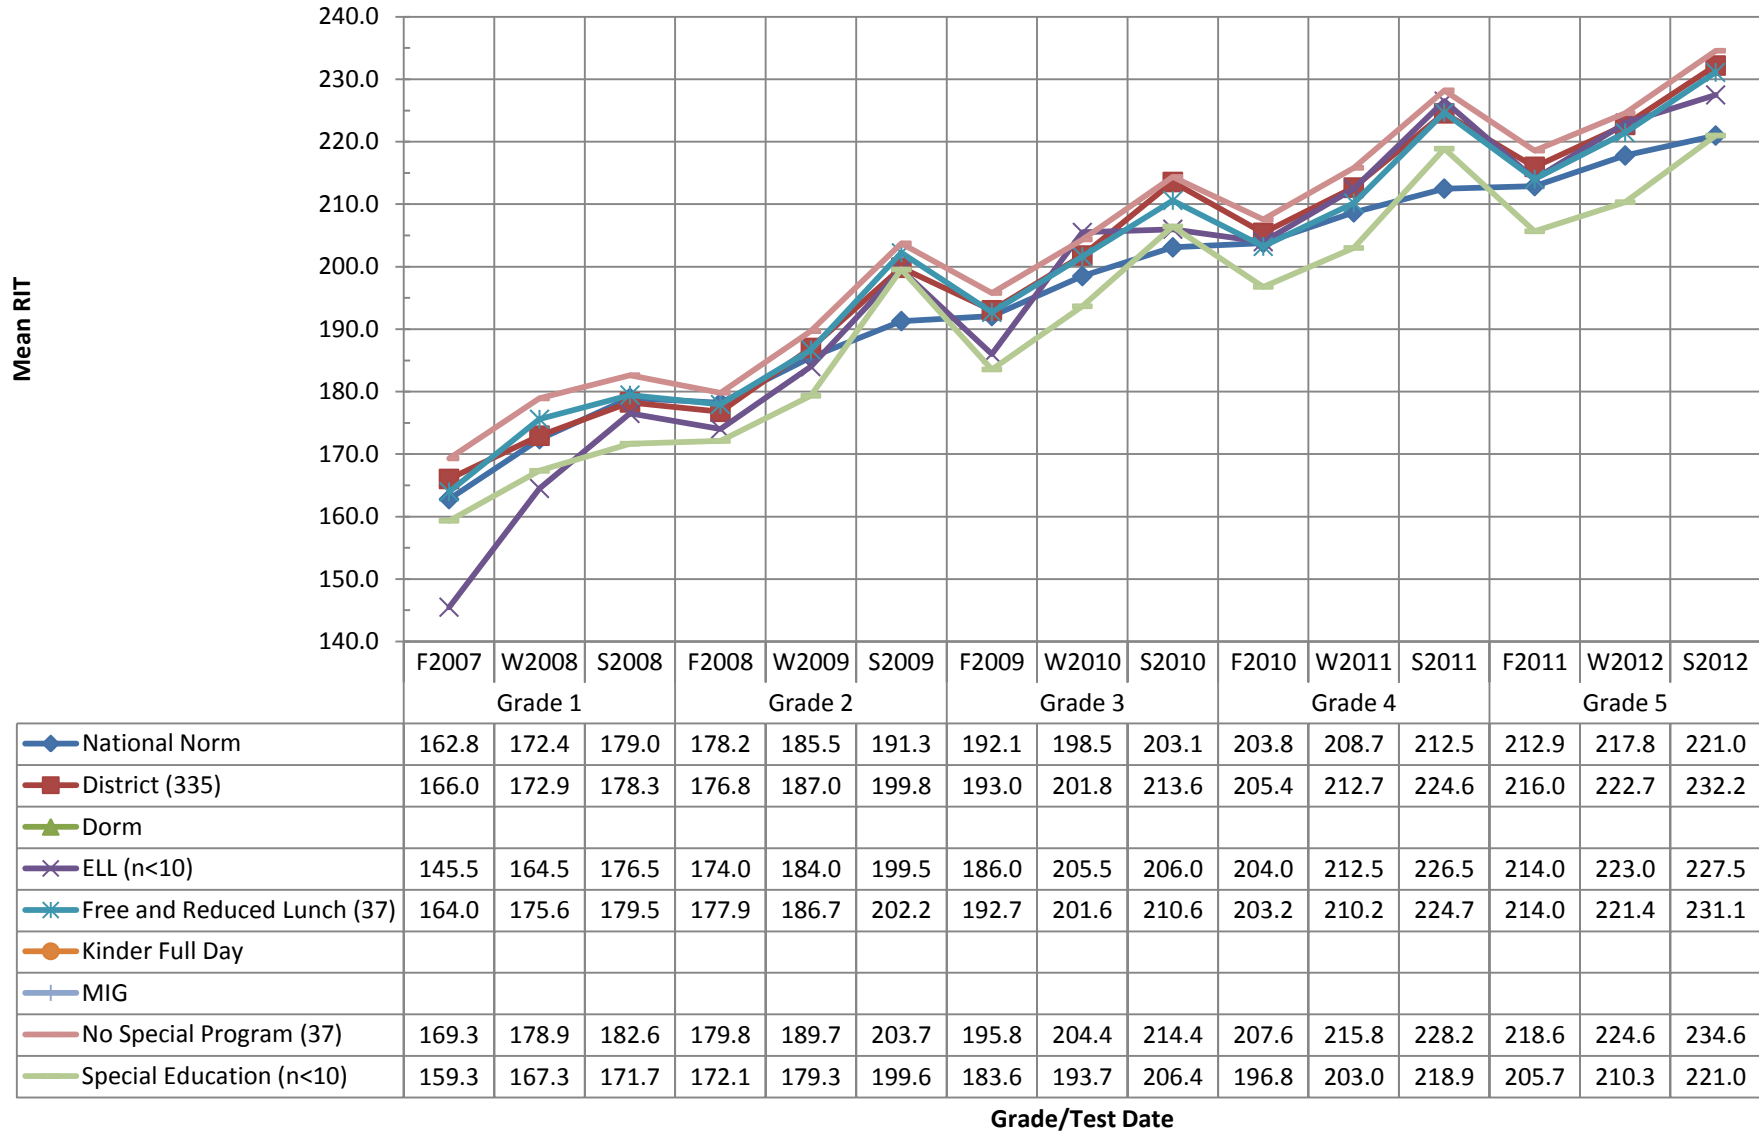

NWEA Fall 2007 - Spring 2012 Special Programs Cohort Report: Mathematics COHORT 5