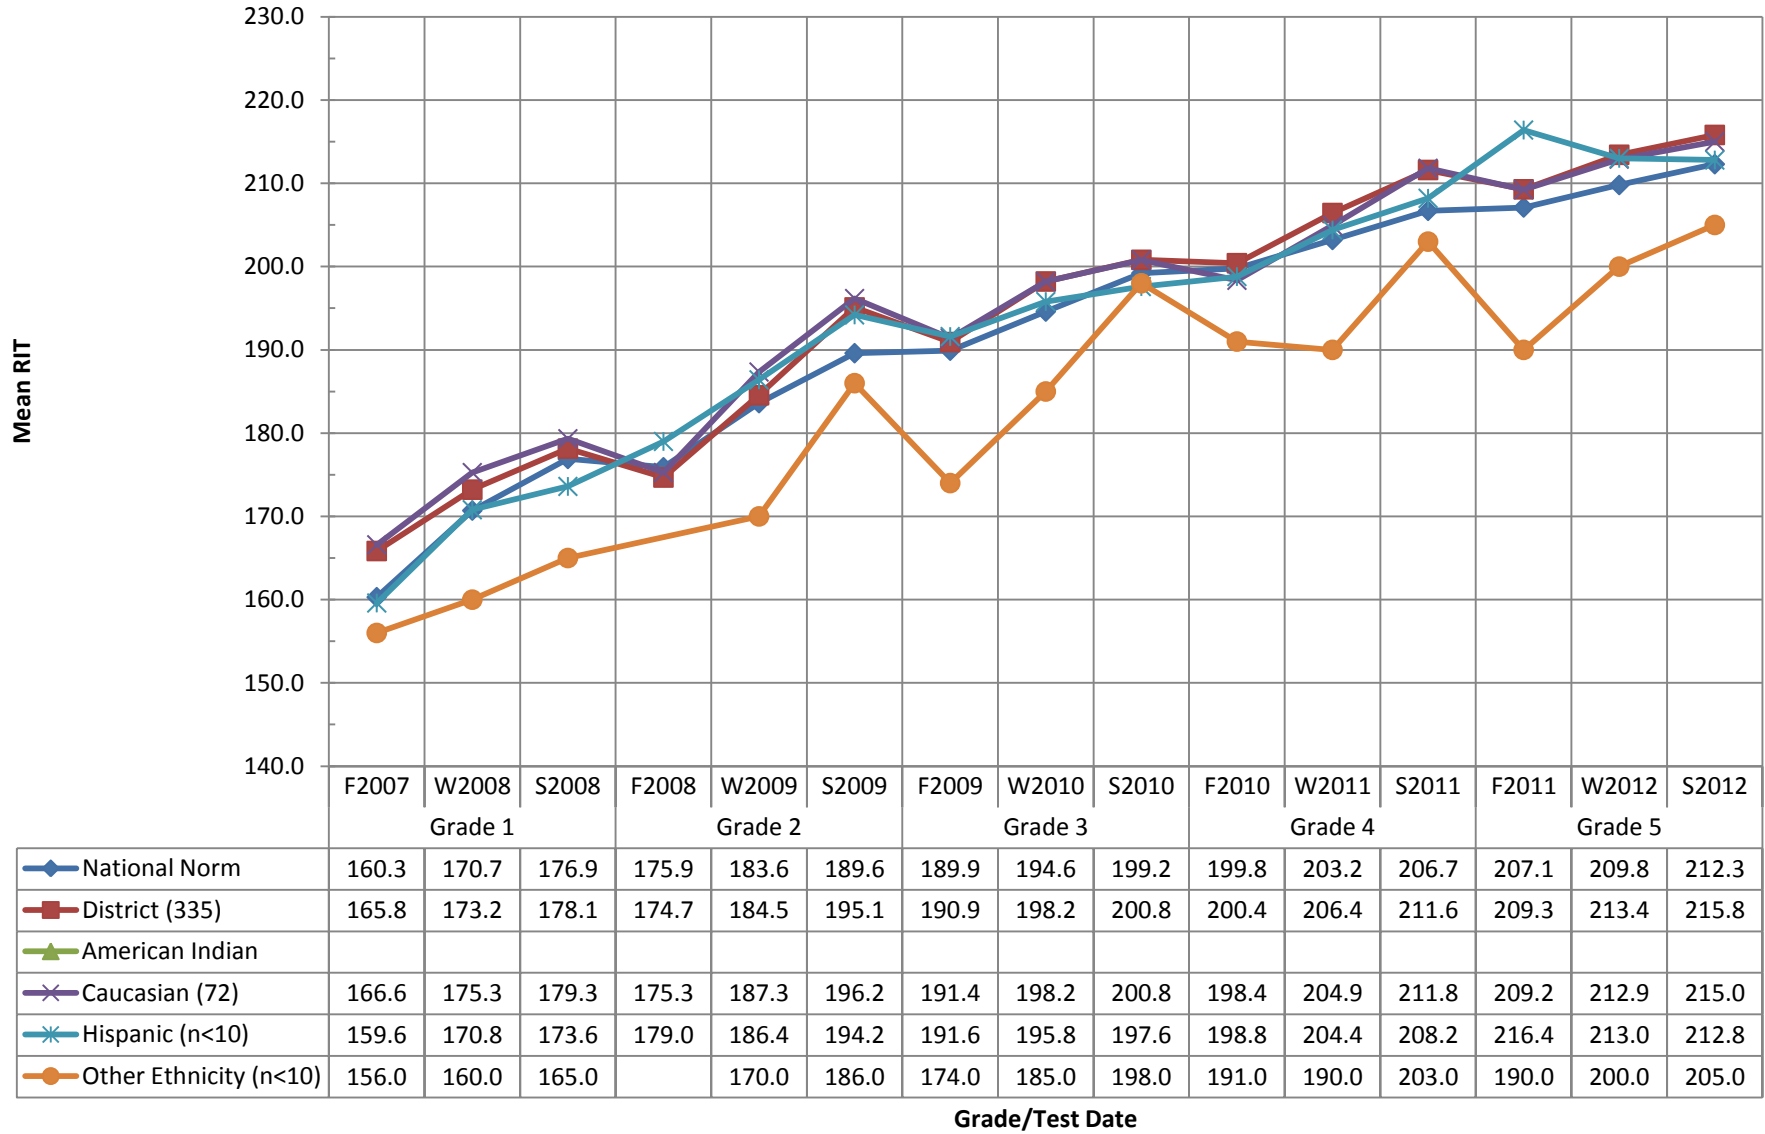

NWEA Fall 2007 - Spring 2012 Ethnicity Cohort Report: Reading COHORT 5