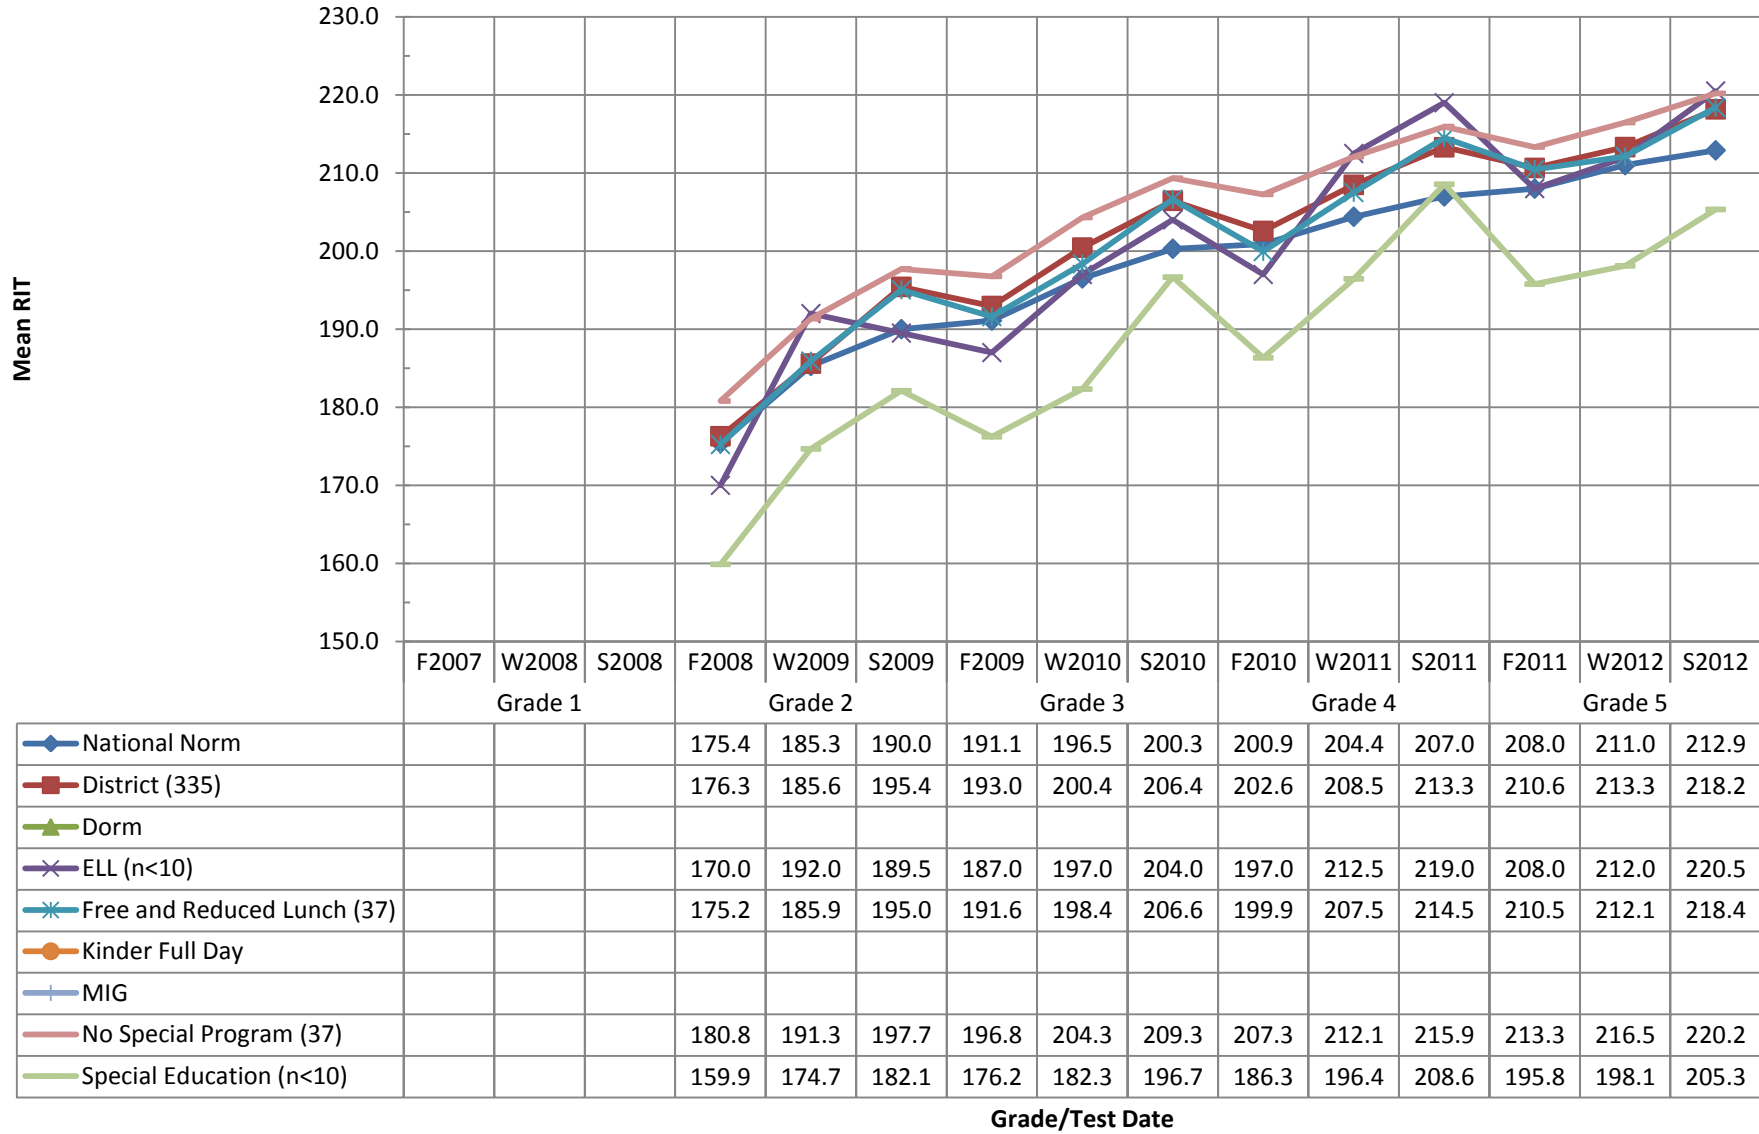

NWEA Fall 2007 - Spring 2012 Special Programs Cohort Report: Language Usage COHORT 5