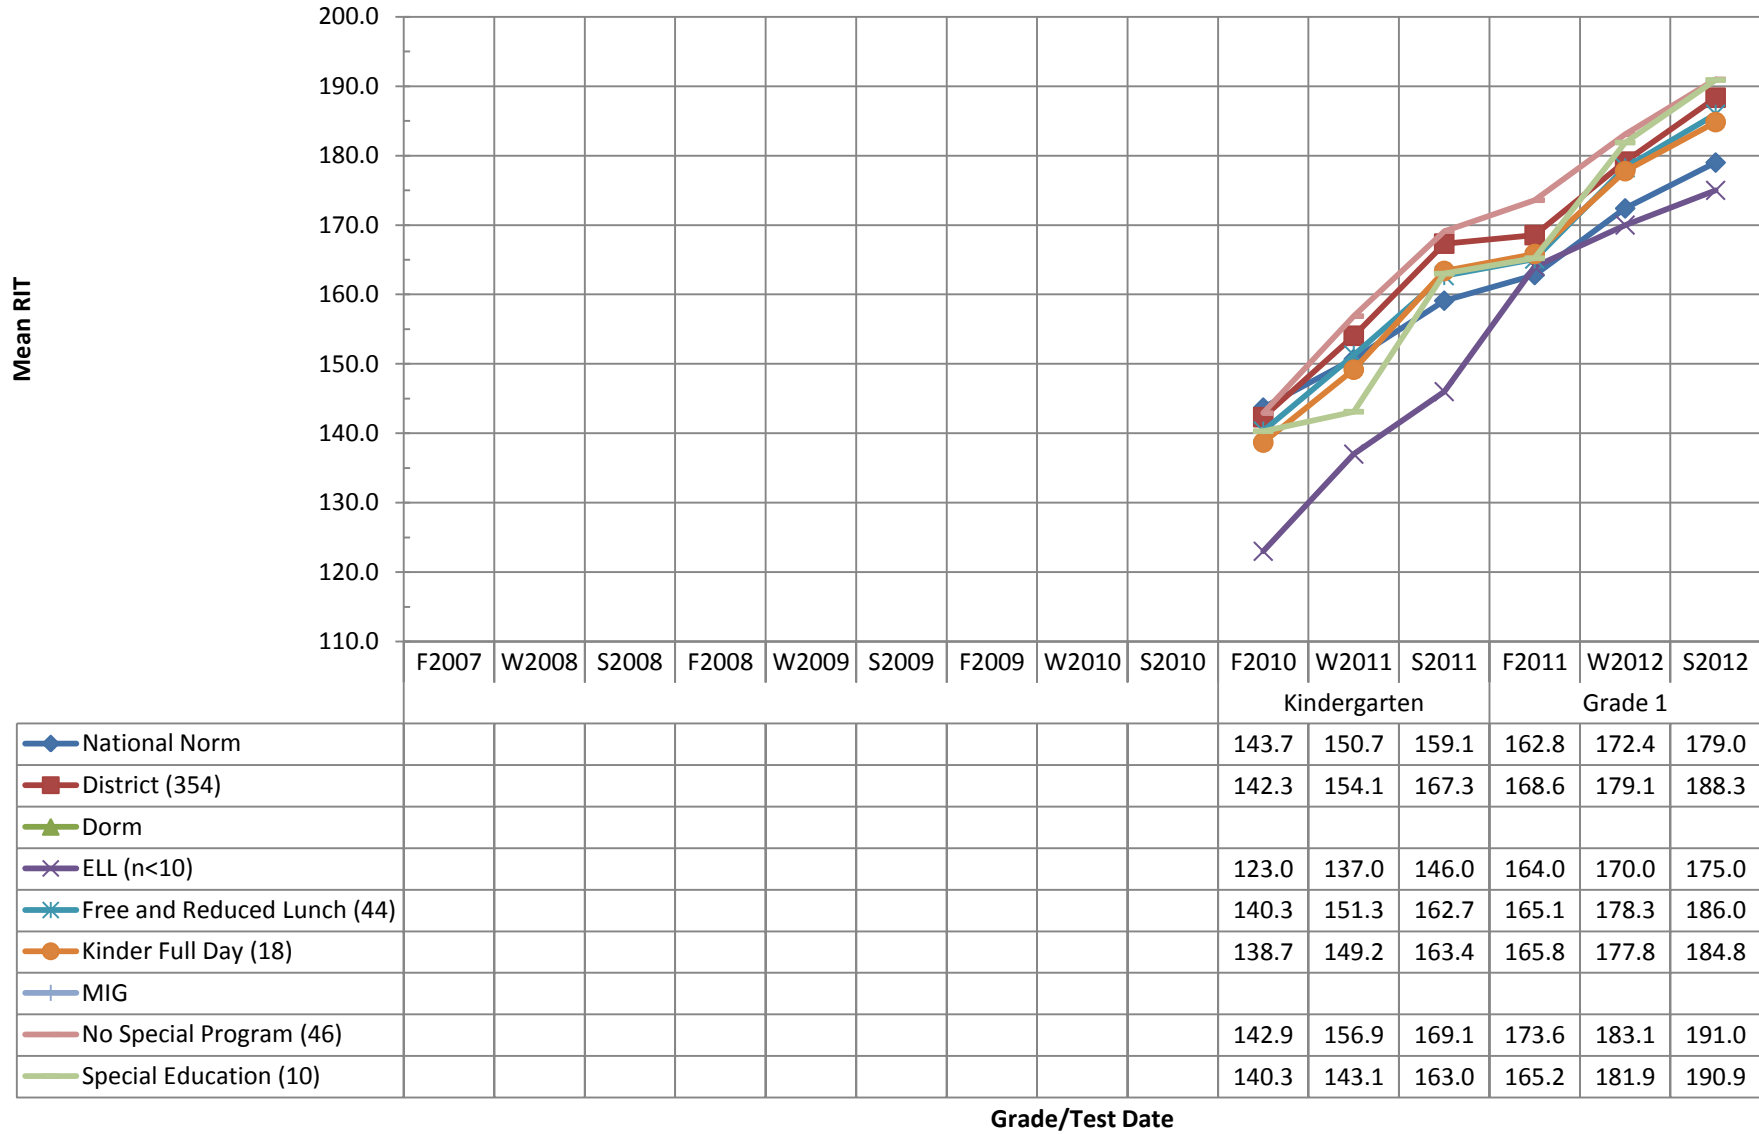

NWEA Fall 2007 - Spring 2012 Special Programs Cohort Report: Mathematics COHORT 1