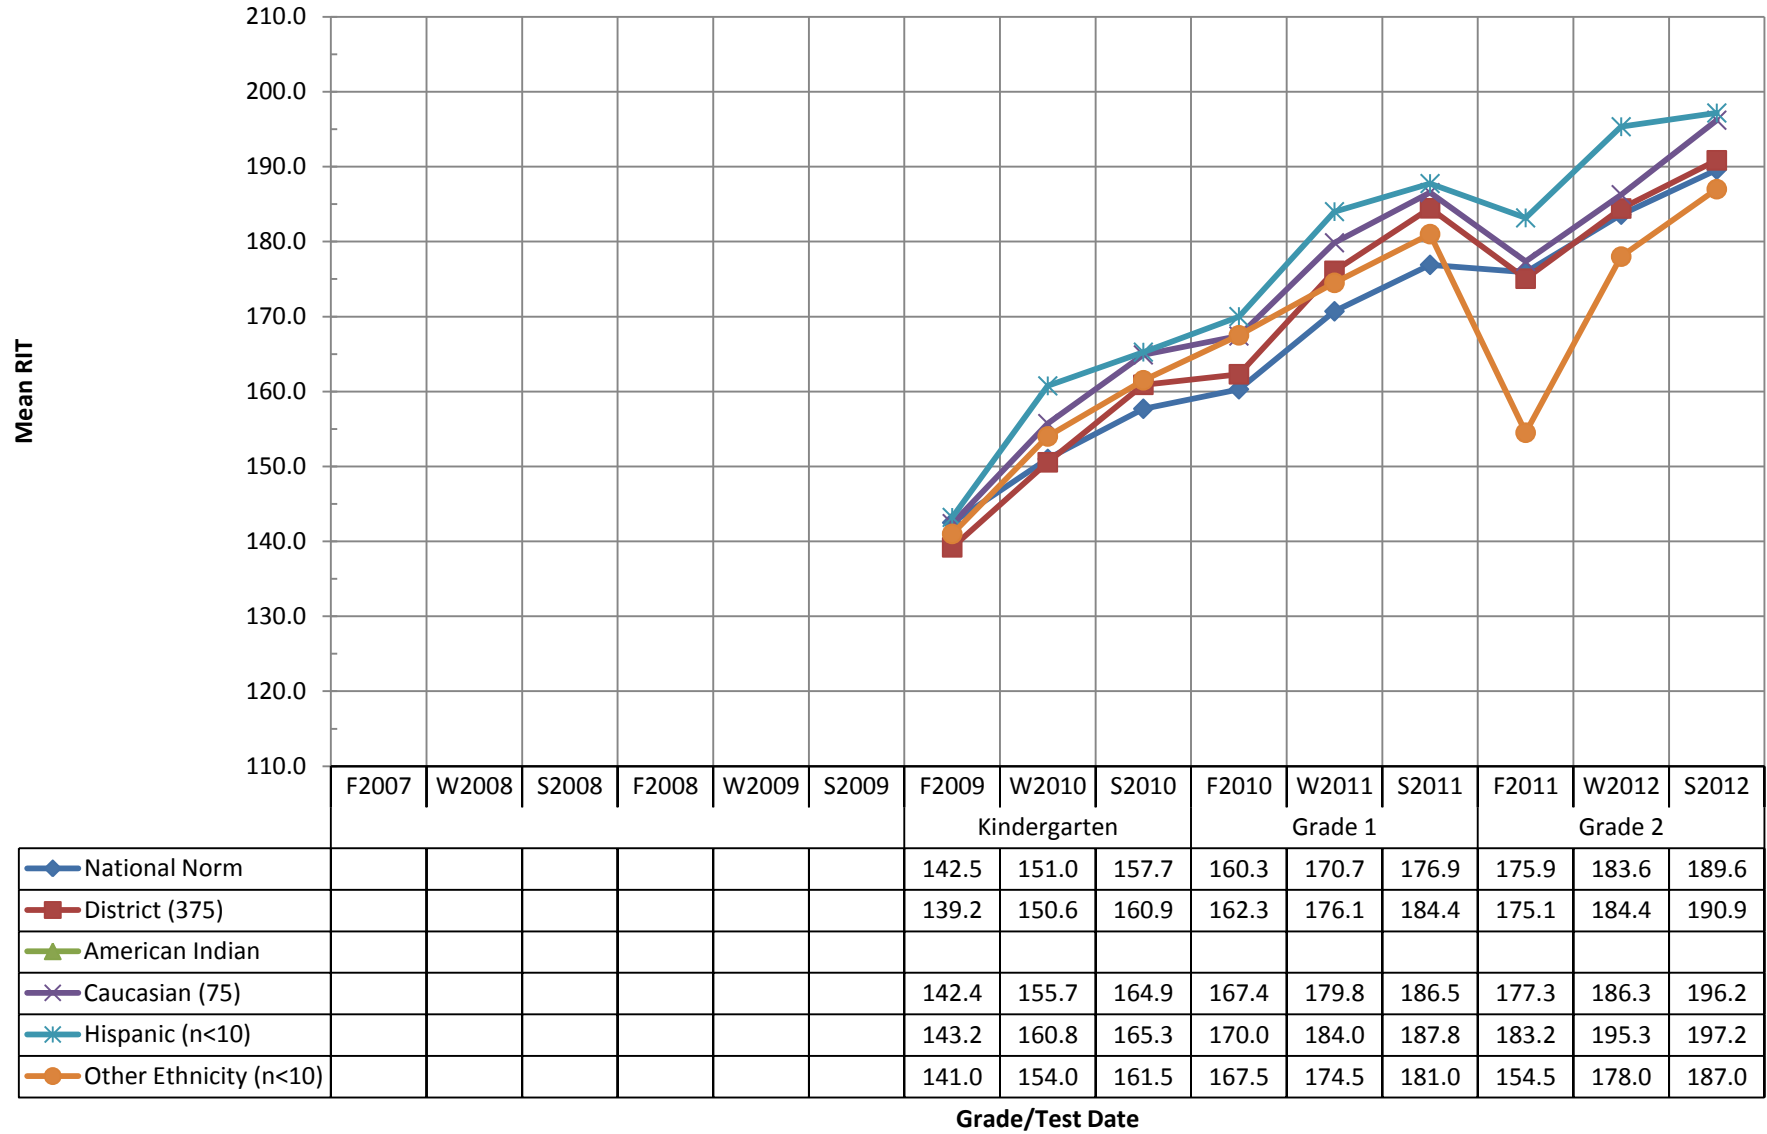

NWEA Fall 2007 - Spring 2012 Ethnicity Cohort Report: Reading COHORT 2