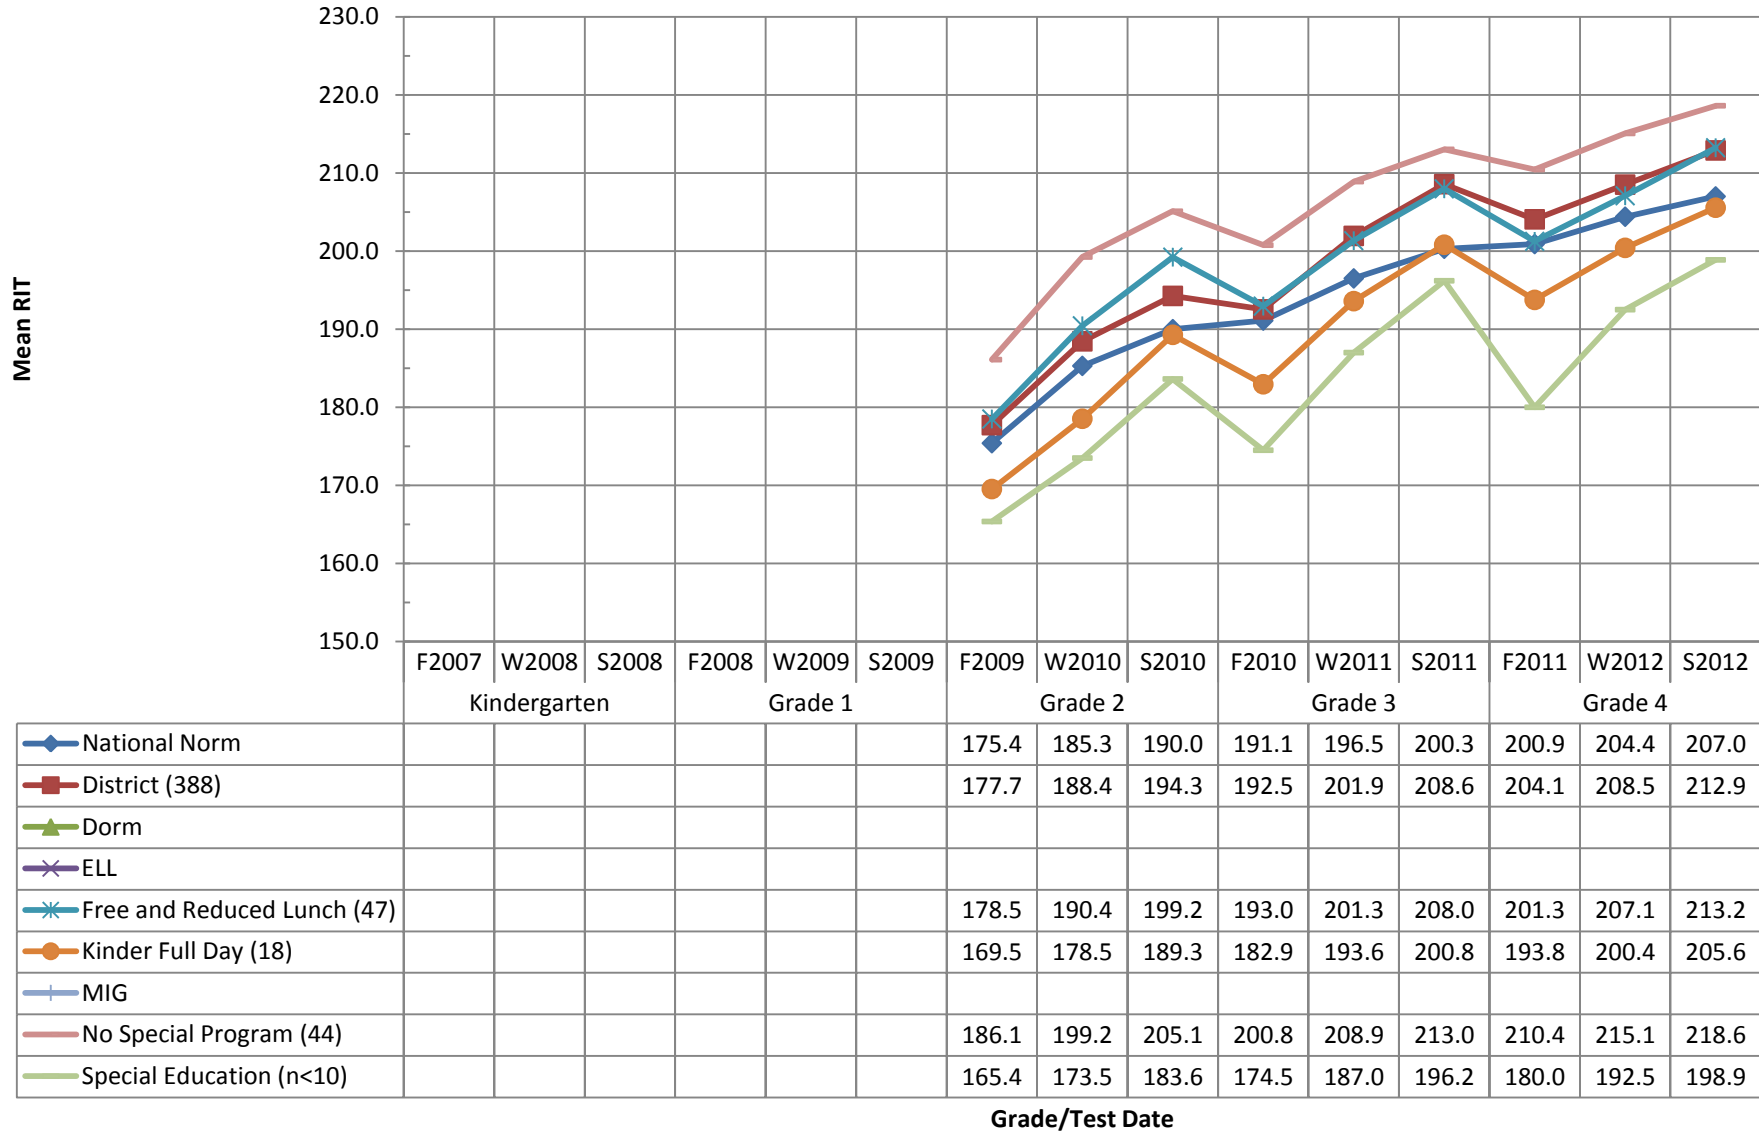

NWEA Fall 2007 - Spring 2012 Special Programs Cohort Report: Language Usage COHORT 4