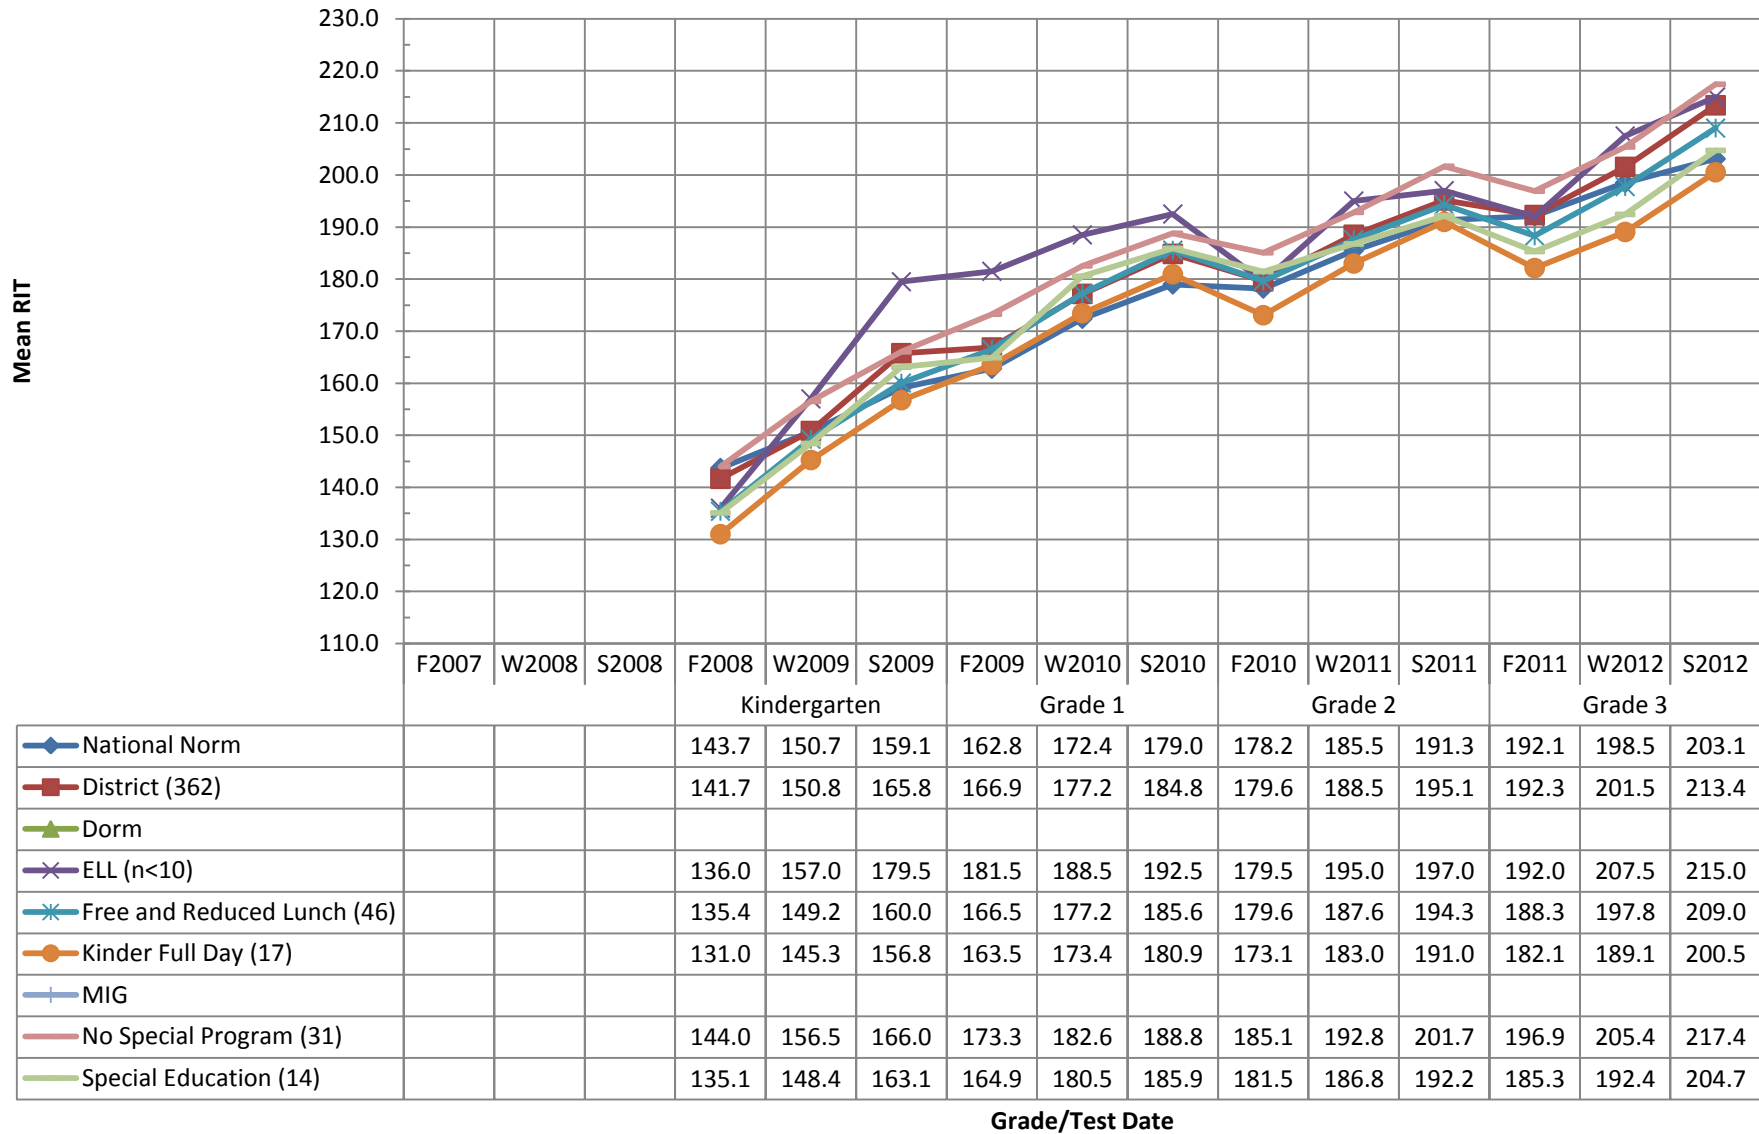

NWEA Fall 2007 - Spring 2012 Special Programs Cohort Report: Mathematics COHORT 3