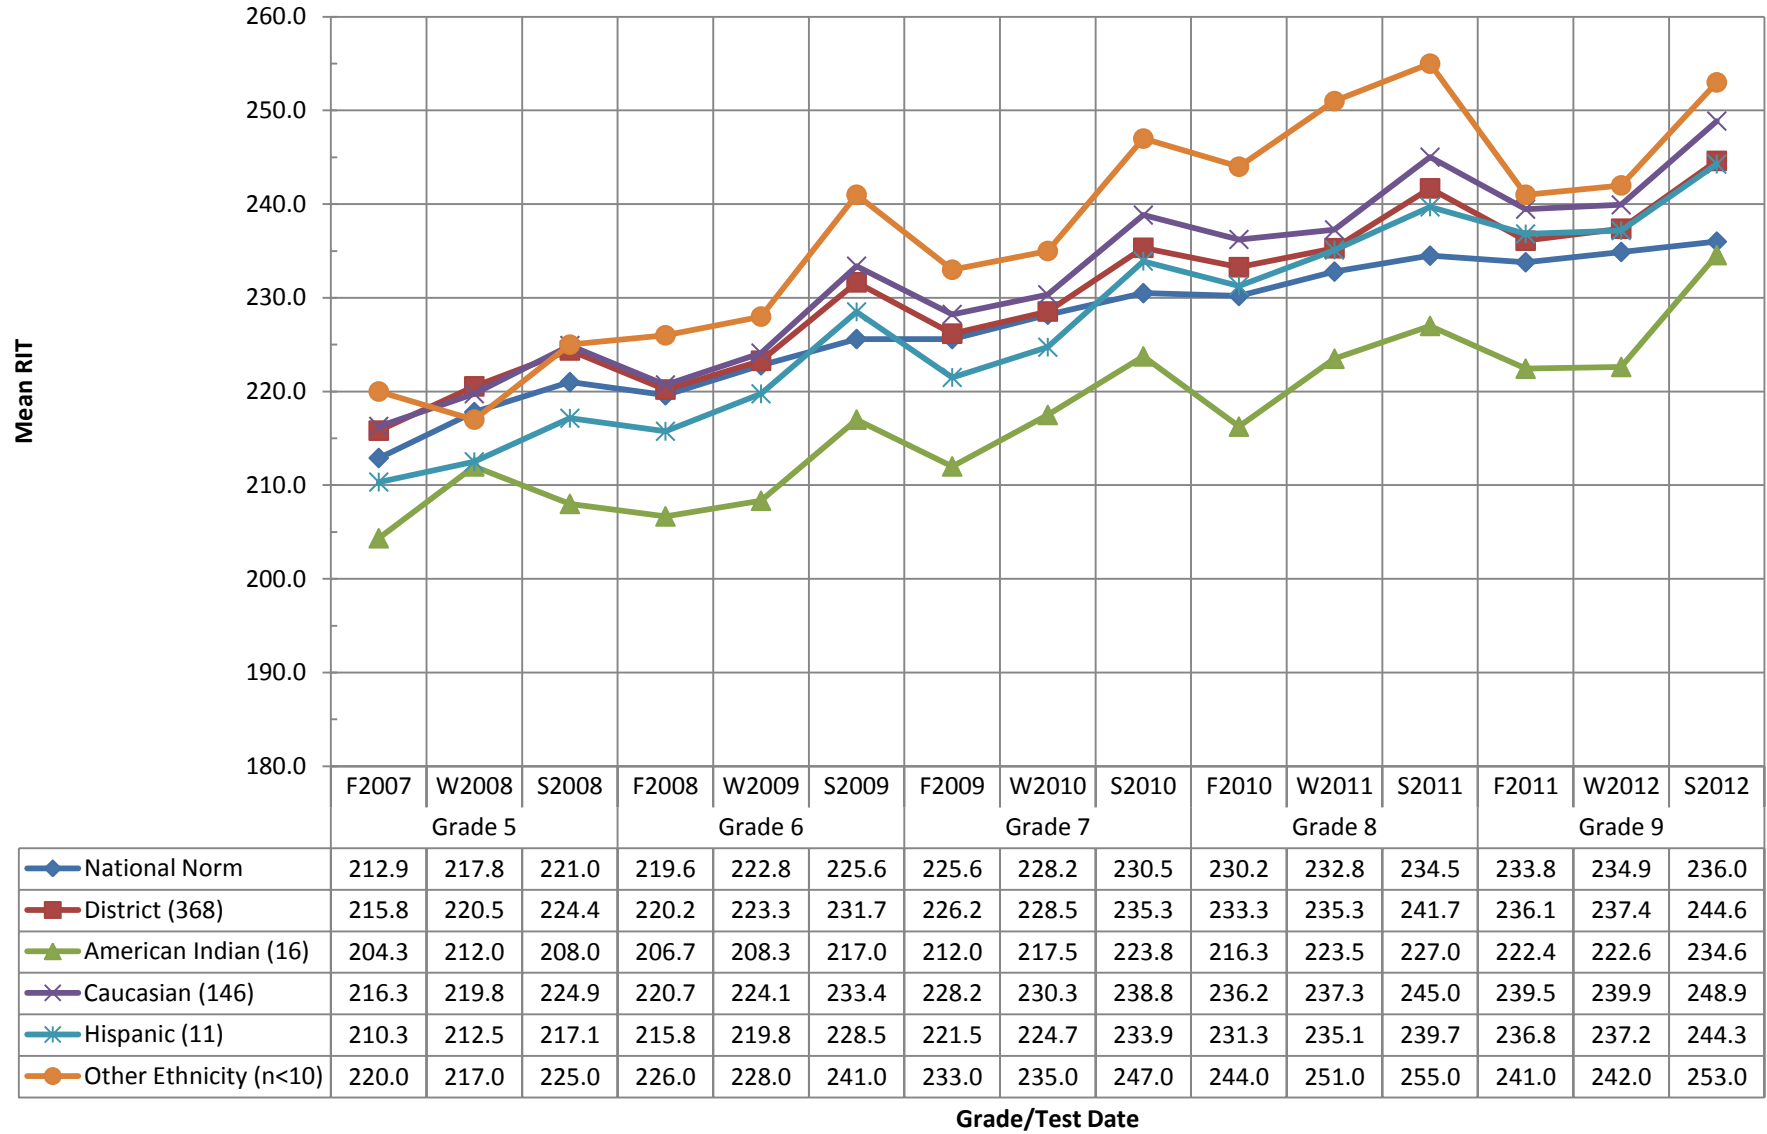

## NWEA Fall 2007 - Spring 2012 Ethnicity Cohort Report: Mathematics COHORT 9