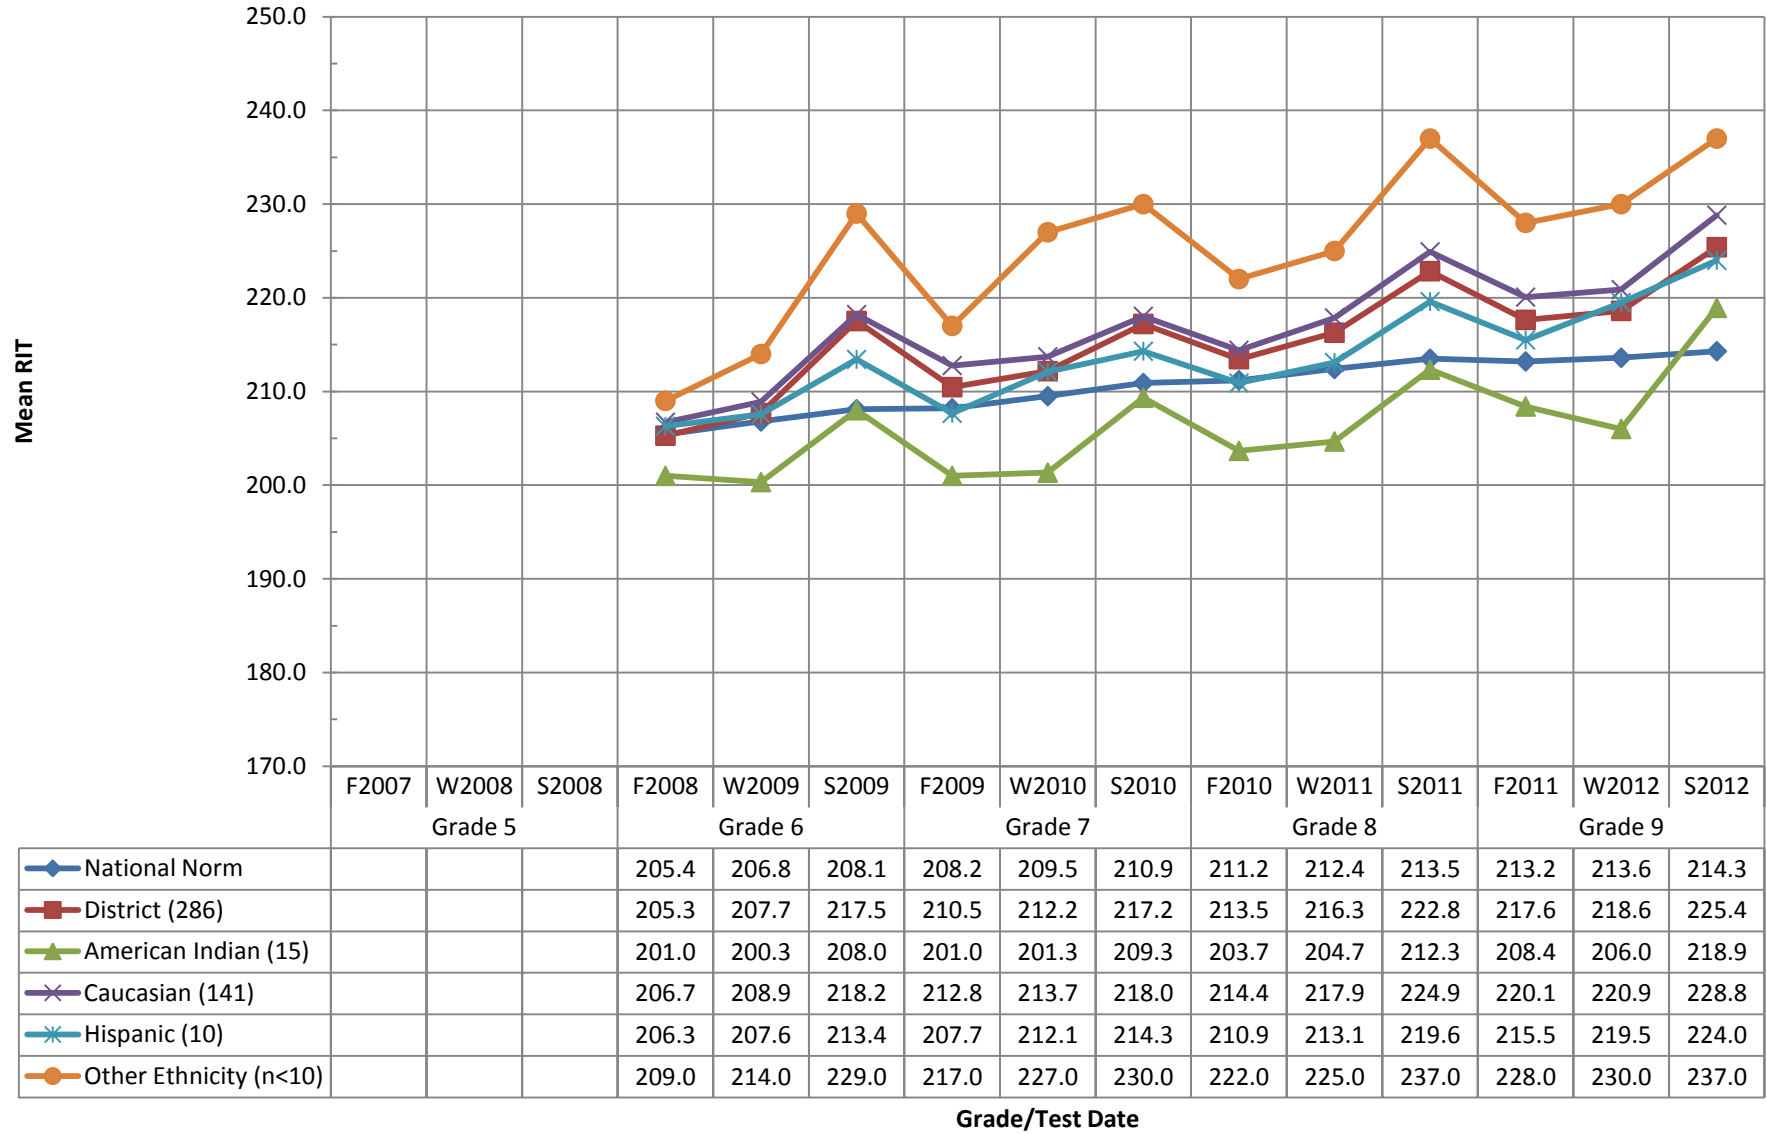

NWEA Fall 2007 - Spring 2012 Ethnicity Cohort Report: General Science COHORT 9