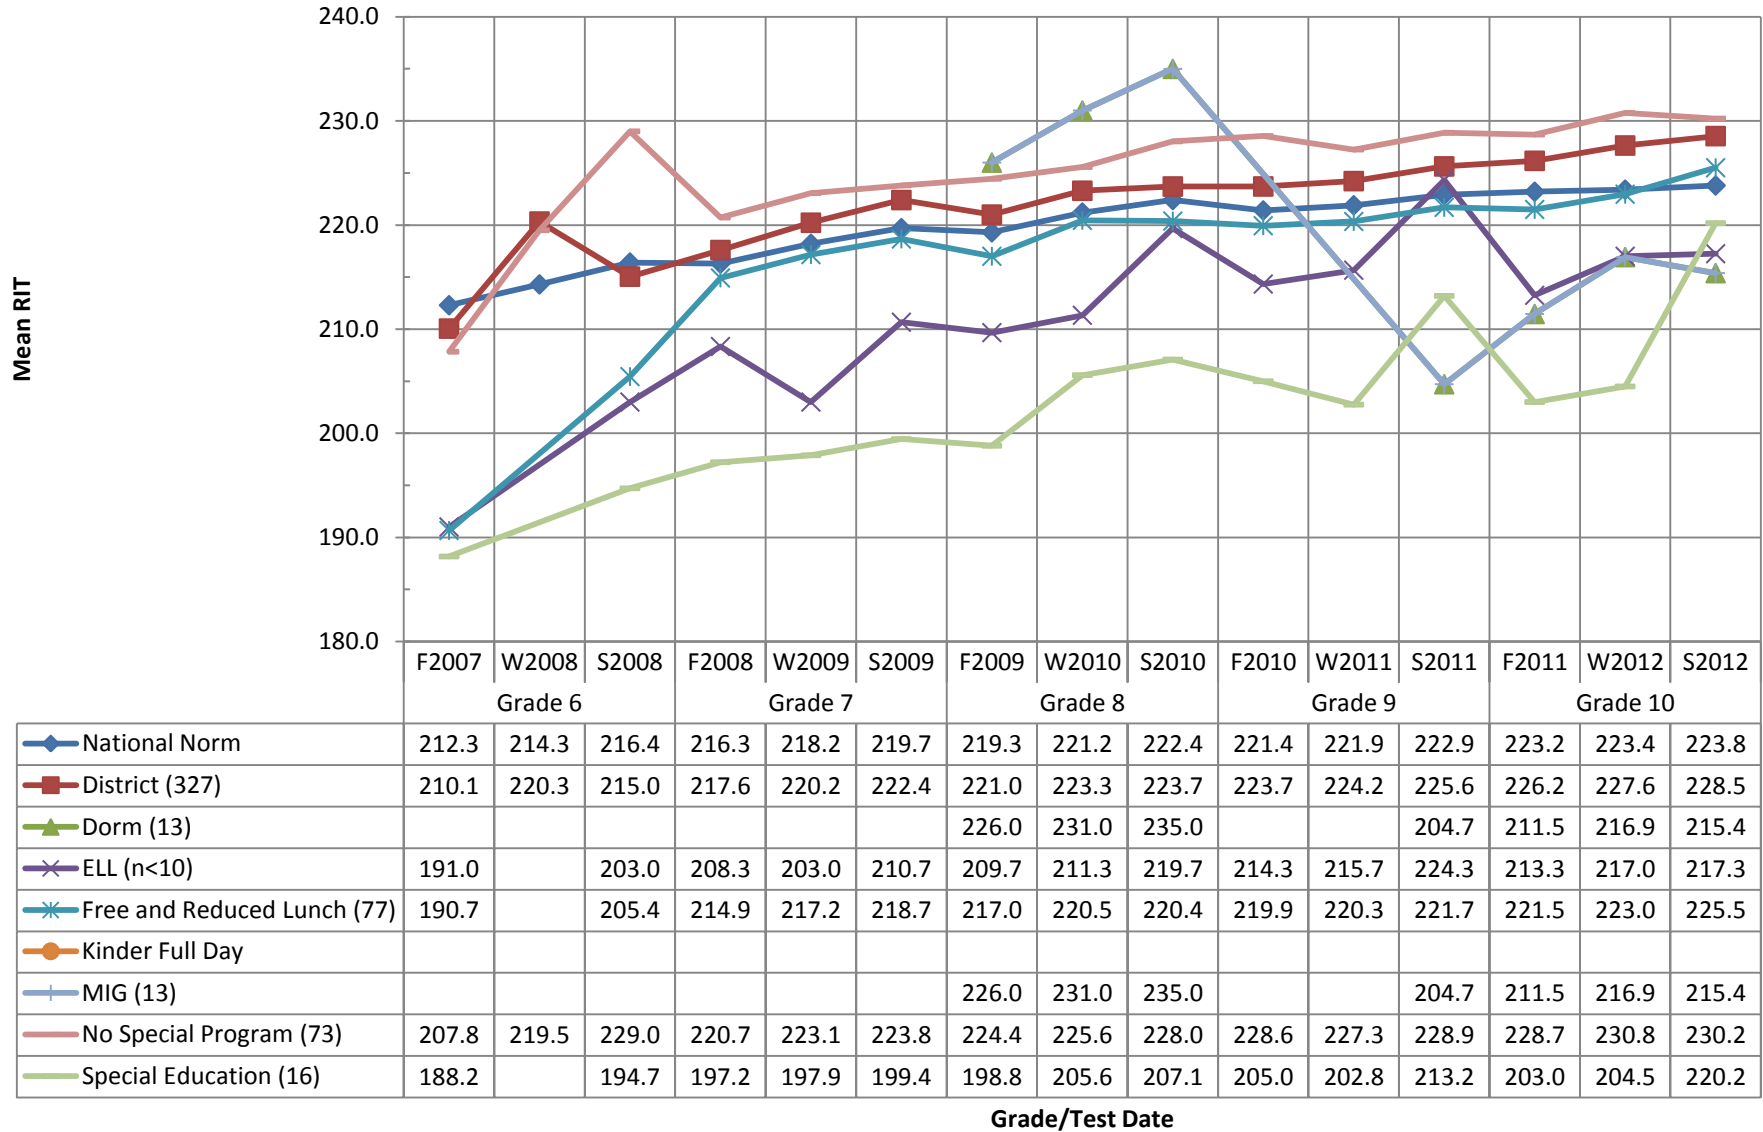

NWEA Fall 2007 - Spring 2012 Special Programs Cohort Report: Reading COHORT 10