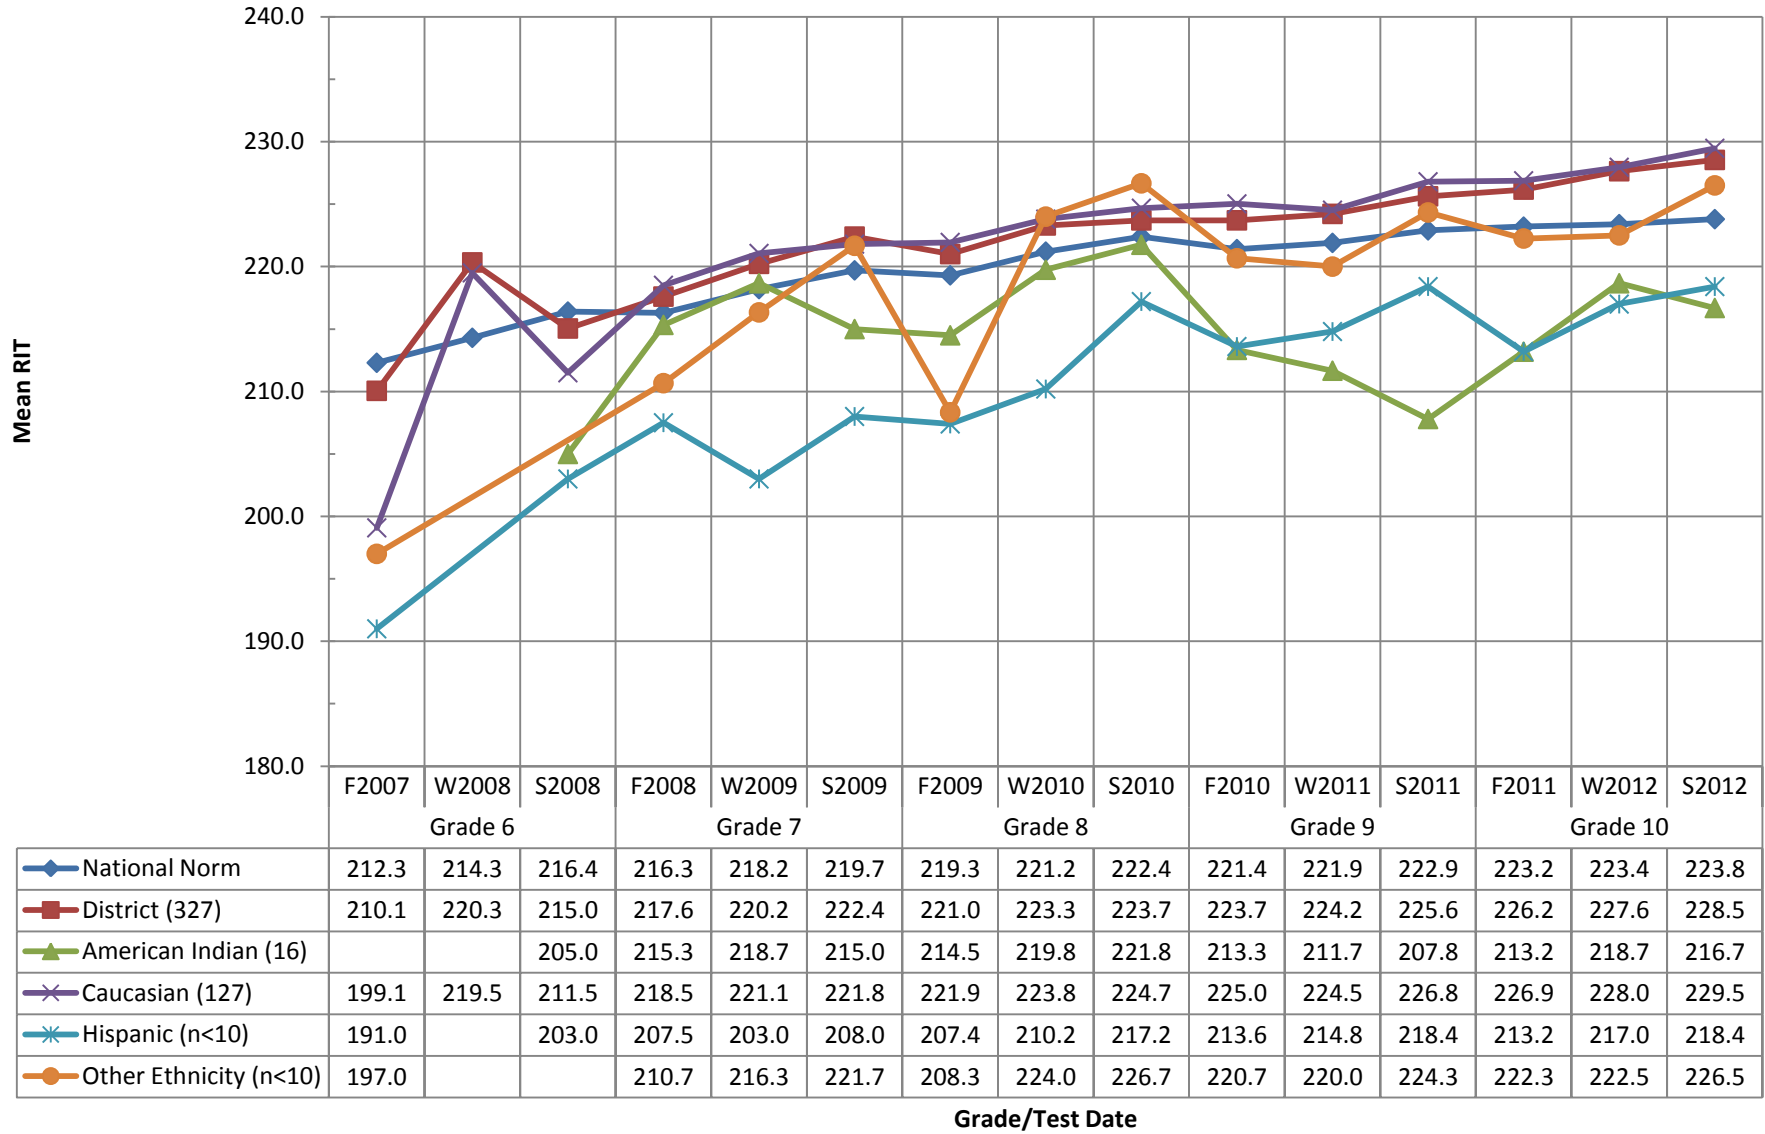

NWEA Fall 2007 - Spring 2012 Ethnicity Cohort Report: Reading COHORT 10