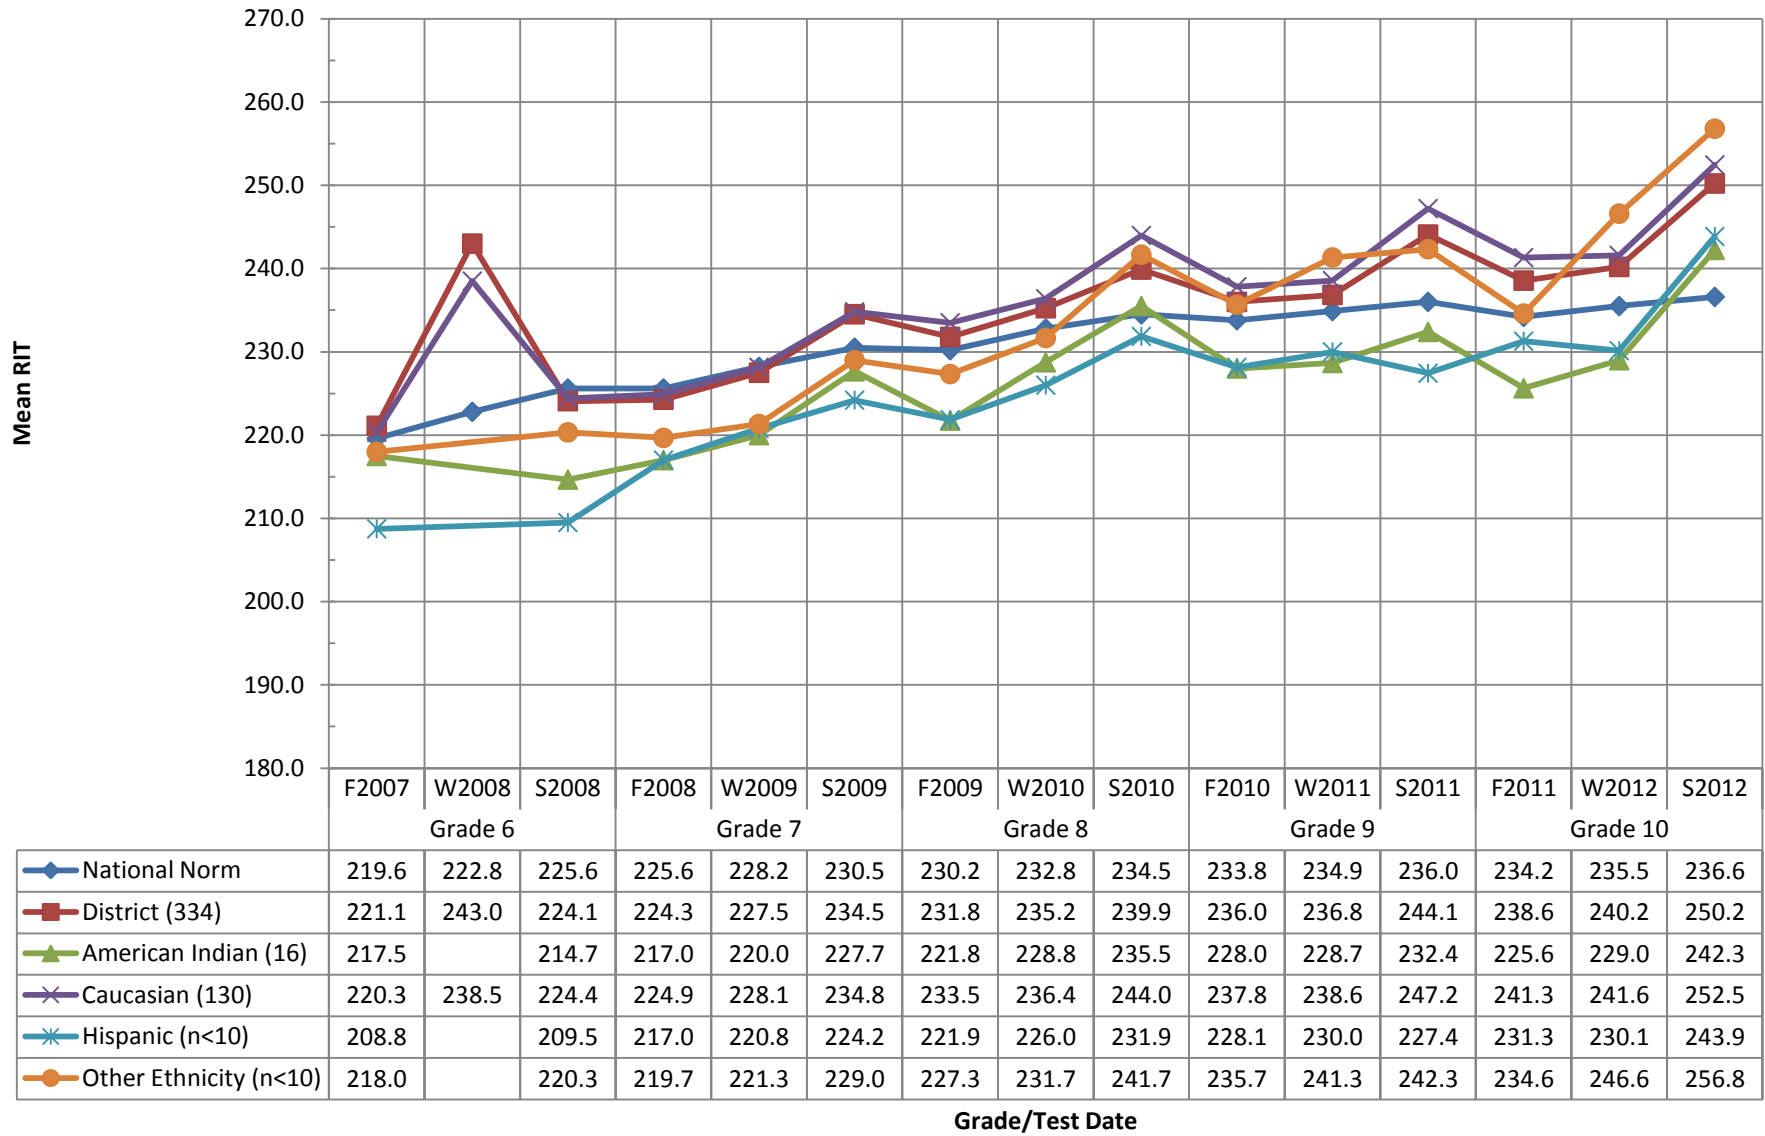

NWEA Fall 2007 - Spring 2012 Ethnicity Cohort Report: Mathematics COHORT 10