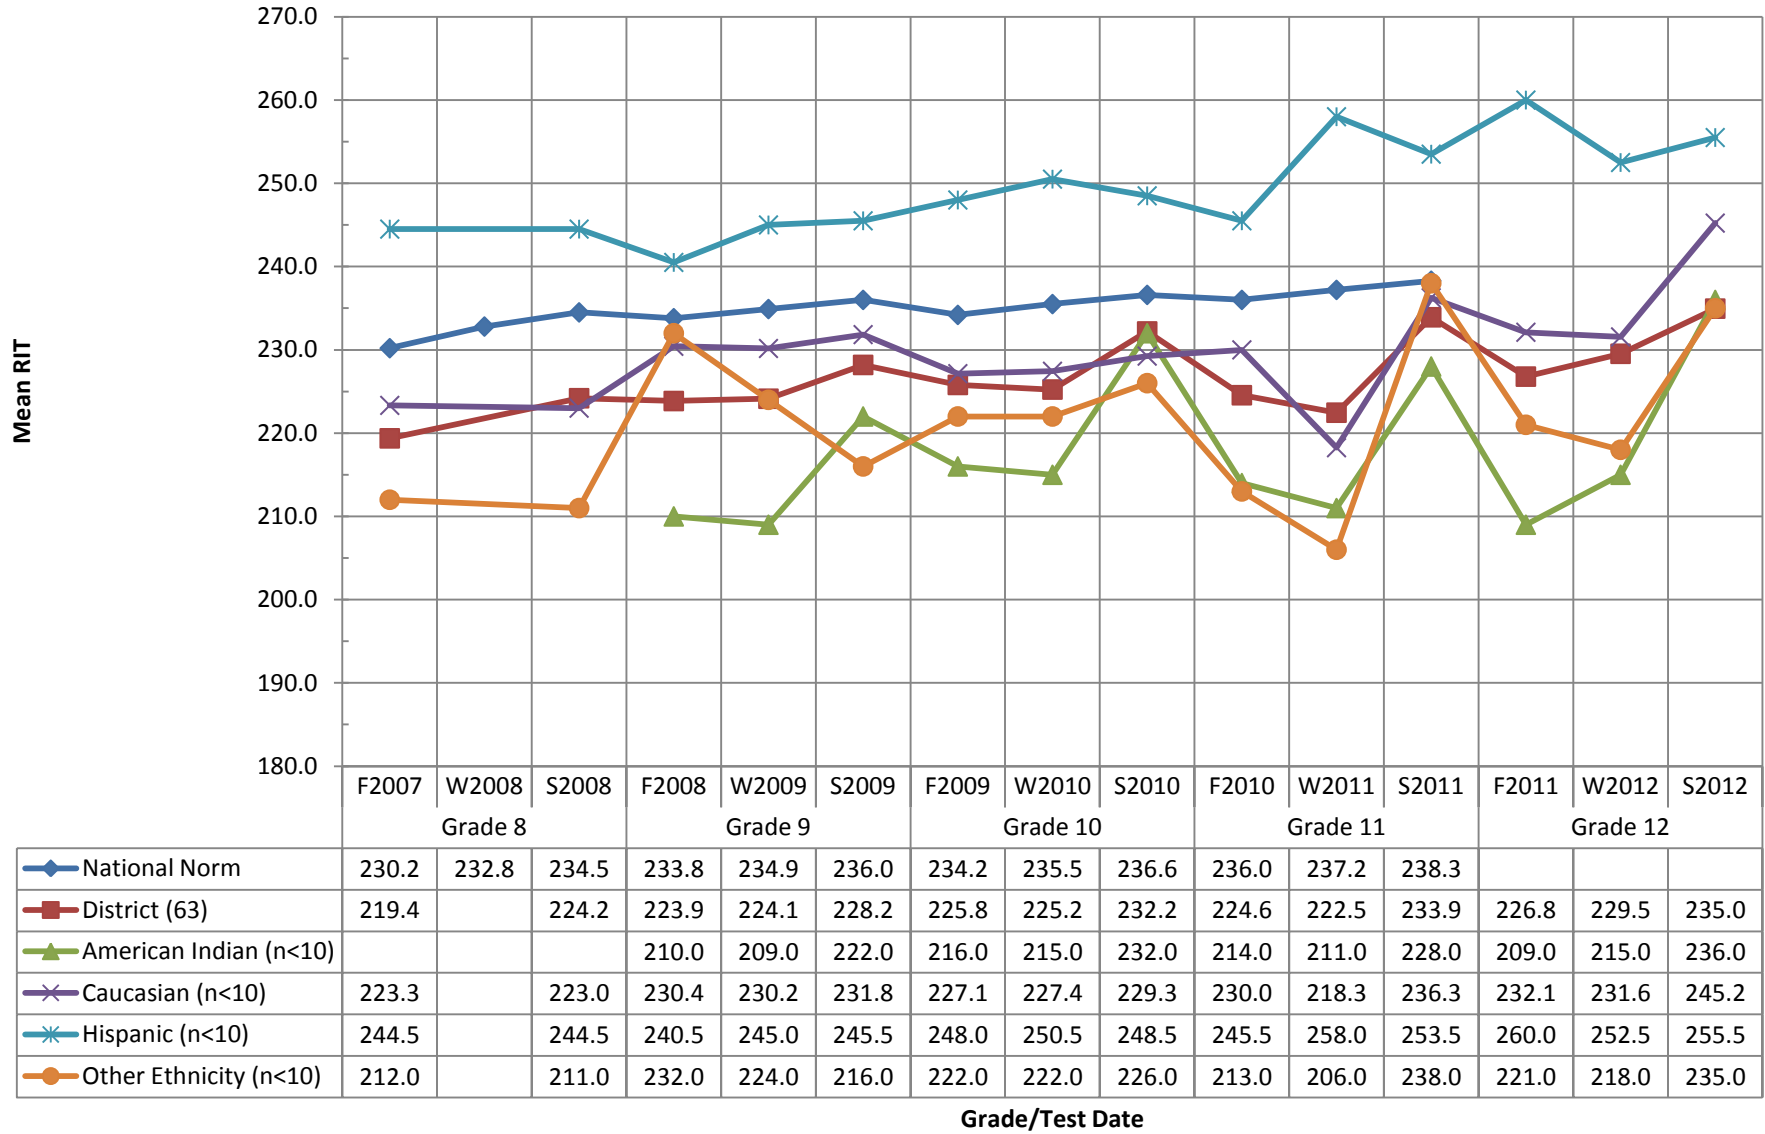

NWEA Fall 2007 - Spring 2012 Ethnicity Cohort Report: Mathematics COHORT 12