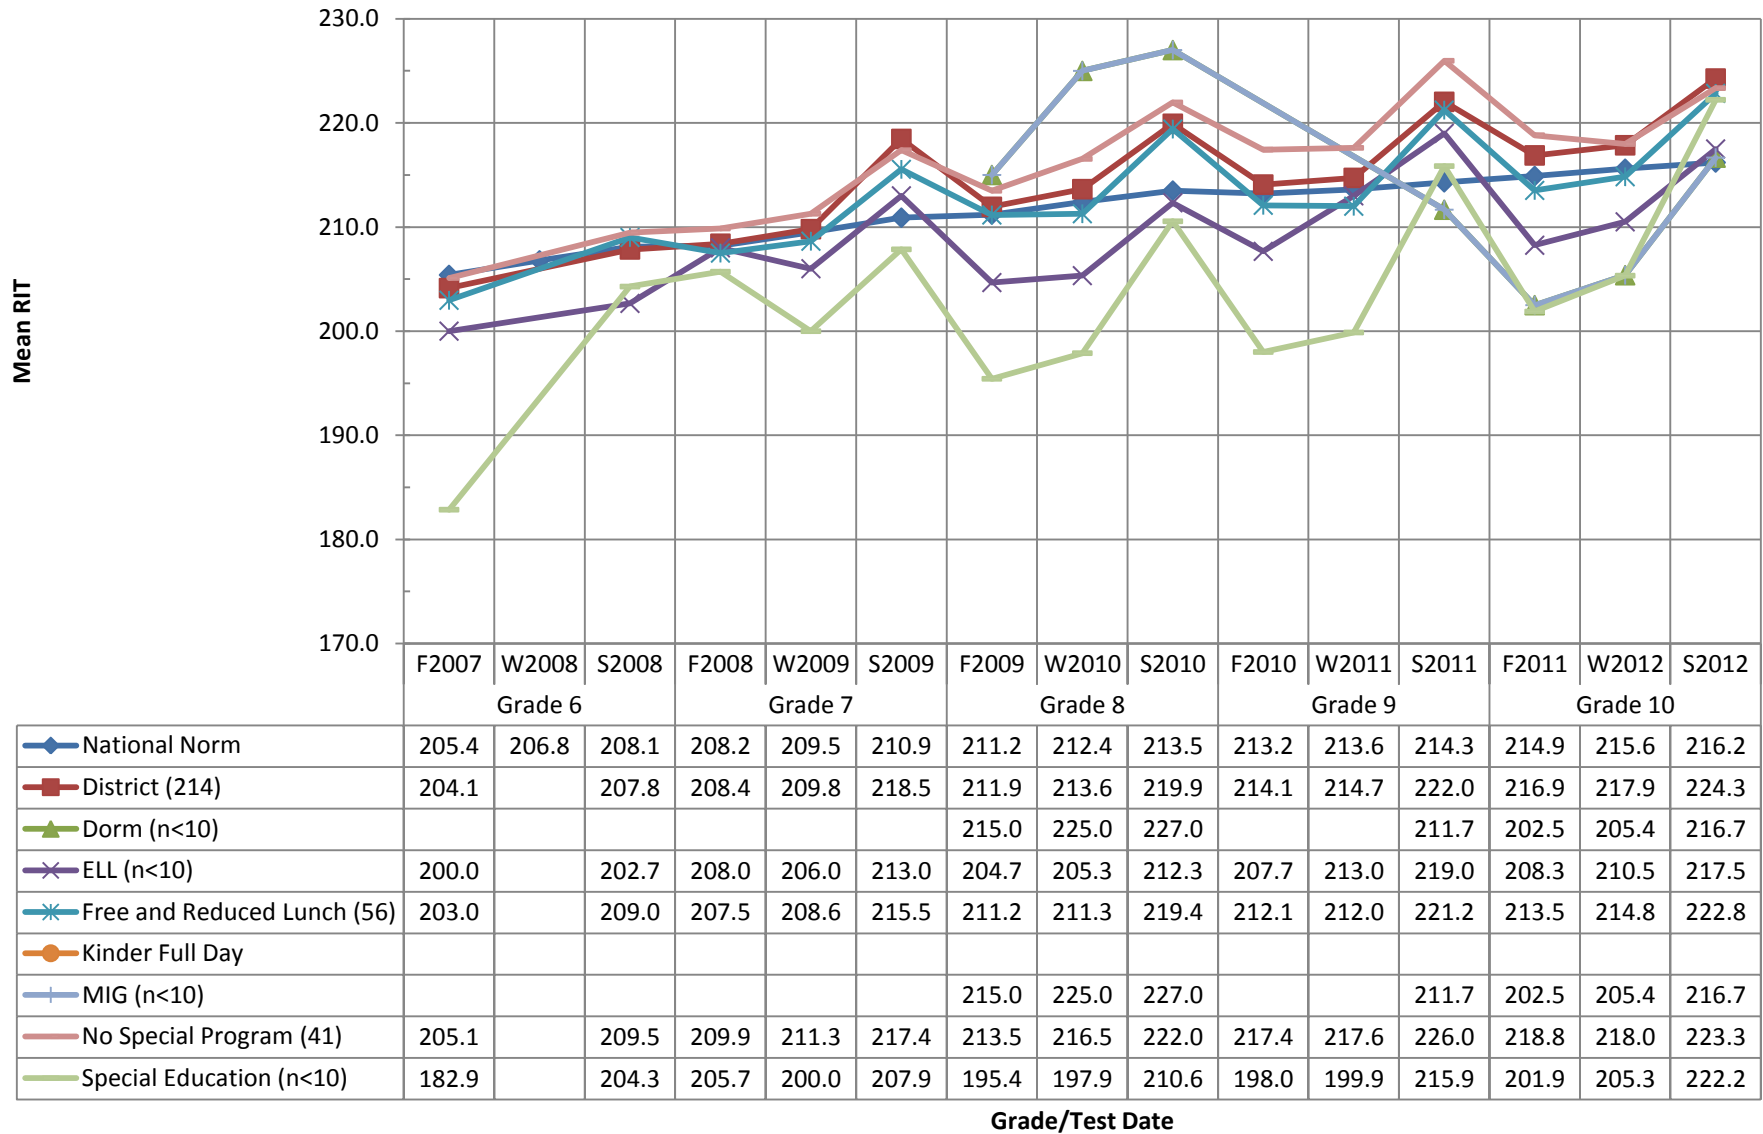

NWEA Fall 2007 - Spring 2012 Special Programs Cohort Report: General Science COHORT 10