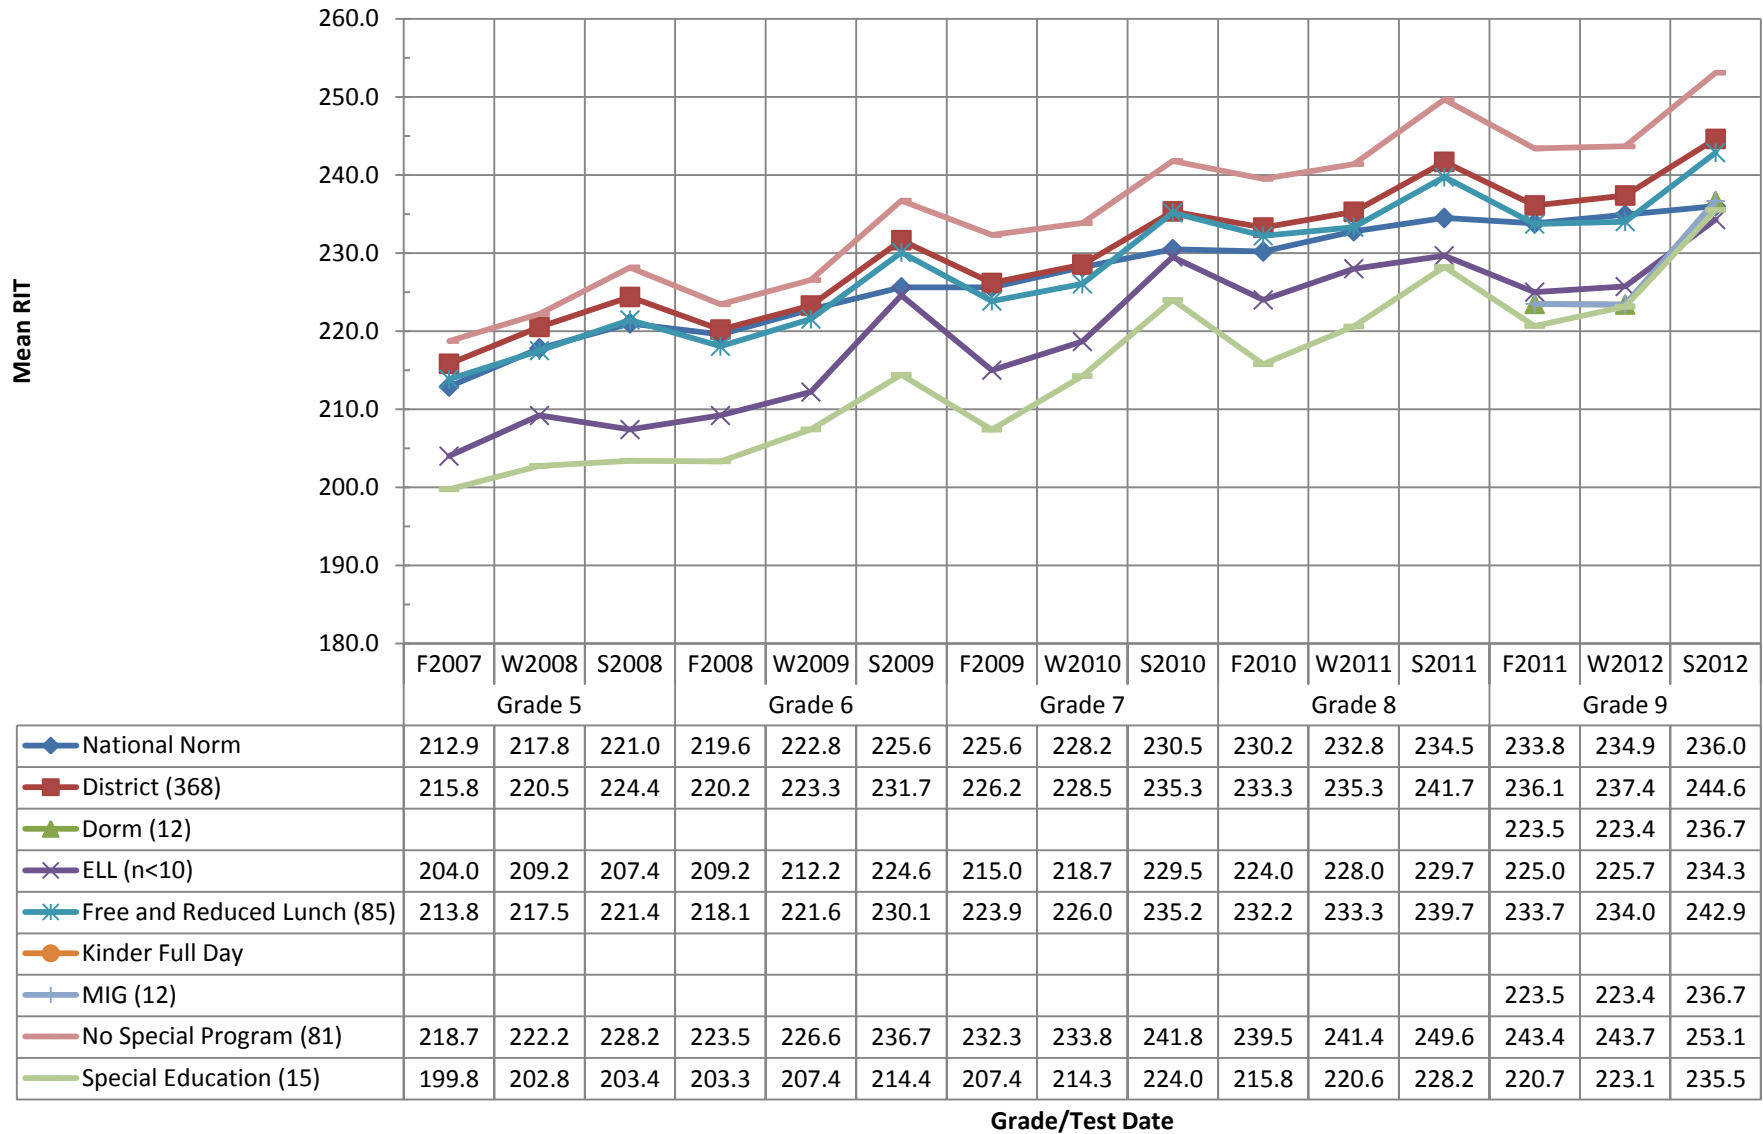

NWEA Fall 2007 - Spring 2012 Special Programs Cohort Report: Mathematics COHORT 9