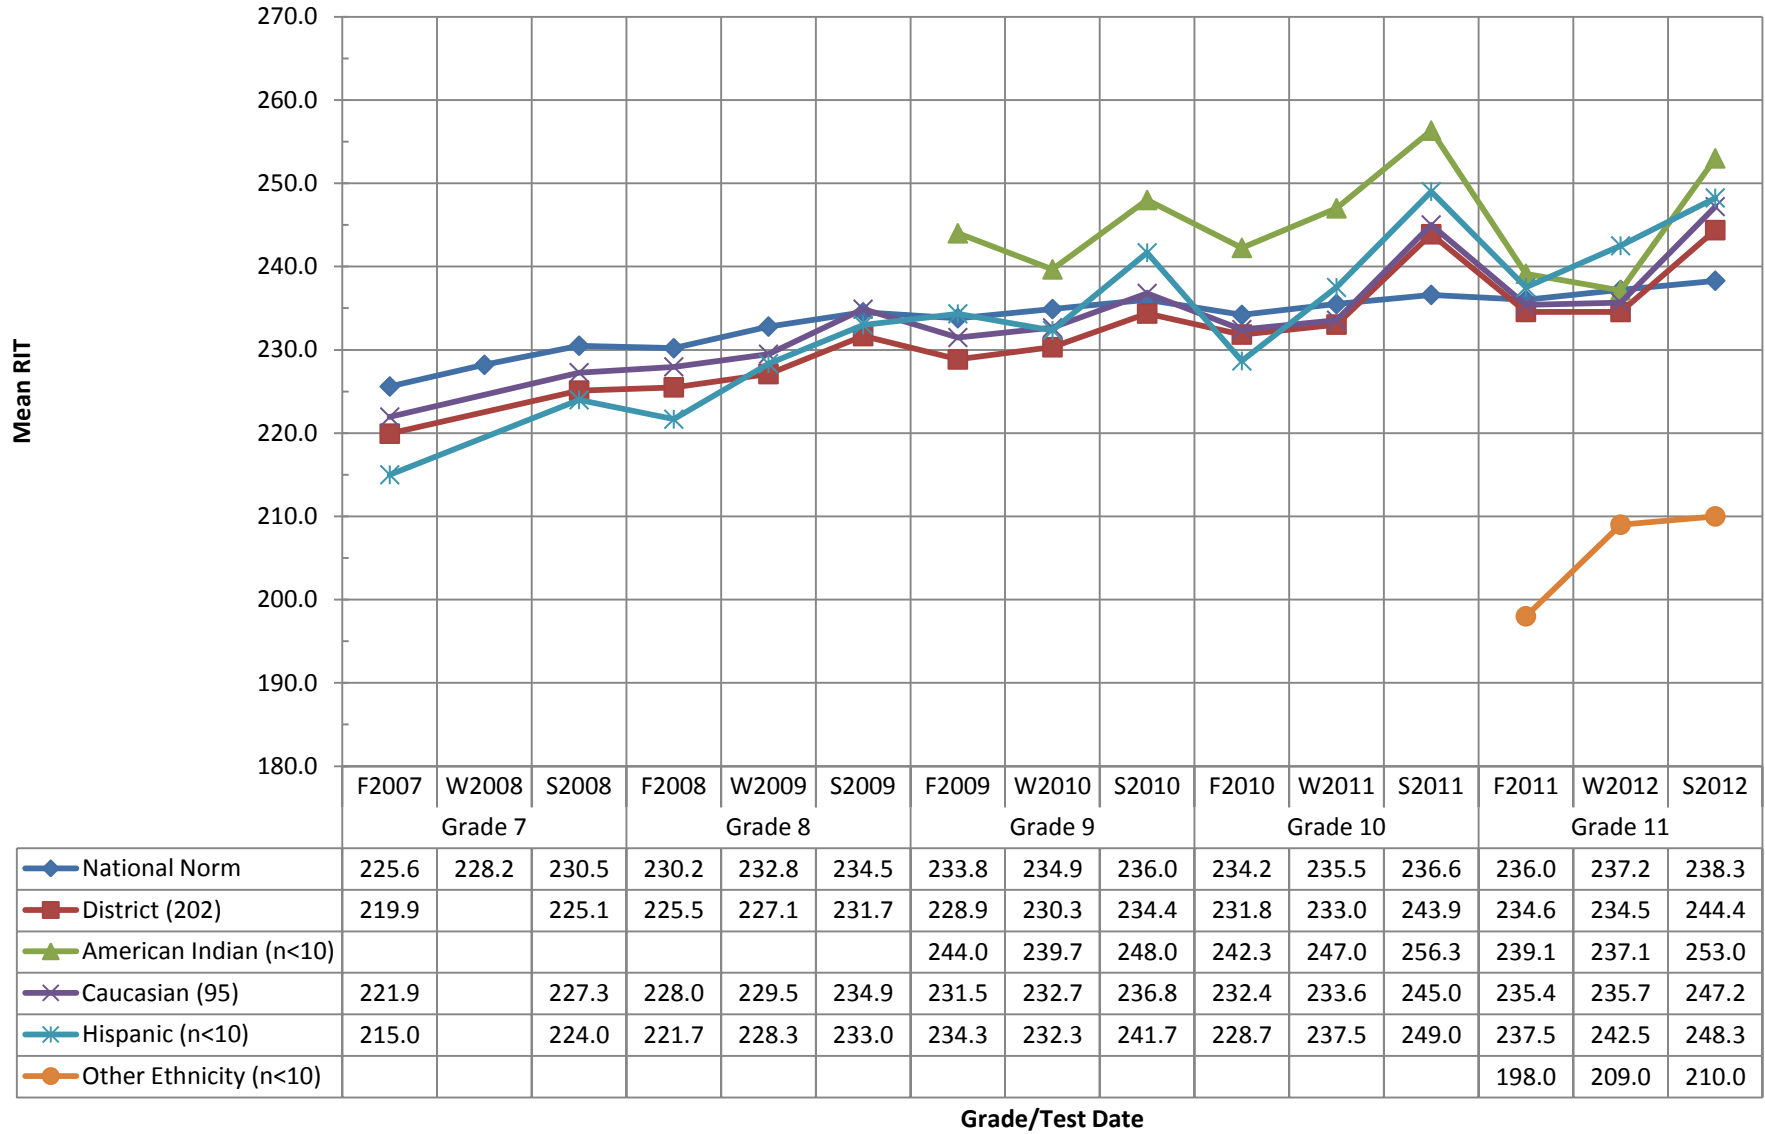

NWEA Fall 2007 - Spring 2012 Ethnicity Cohort Report: Mathematics COHORT 11