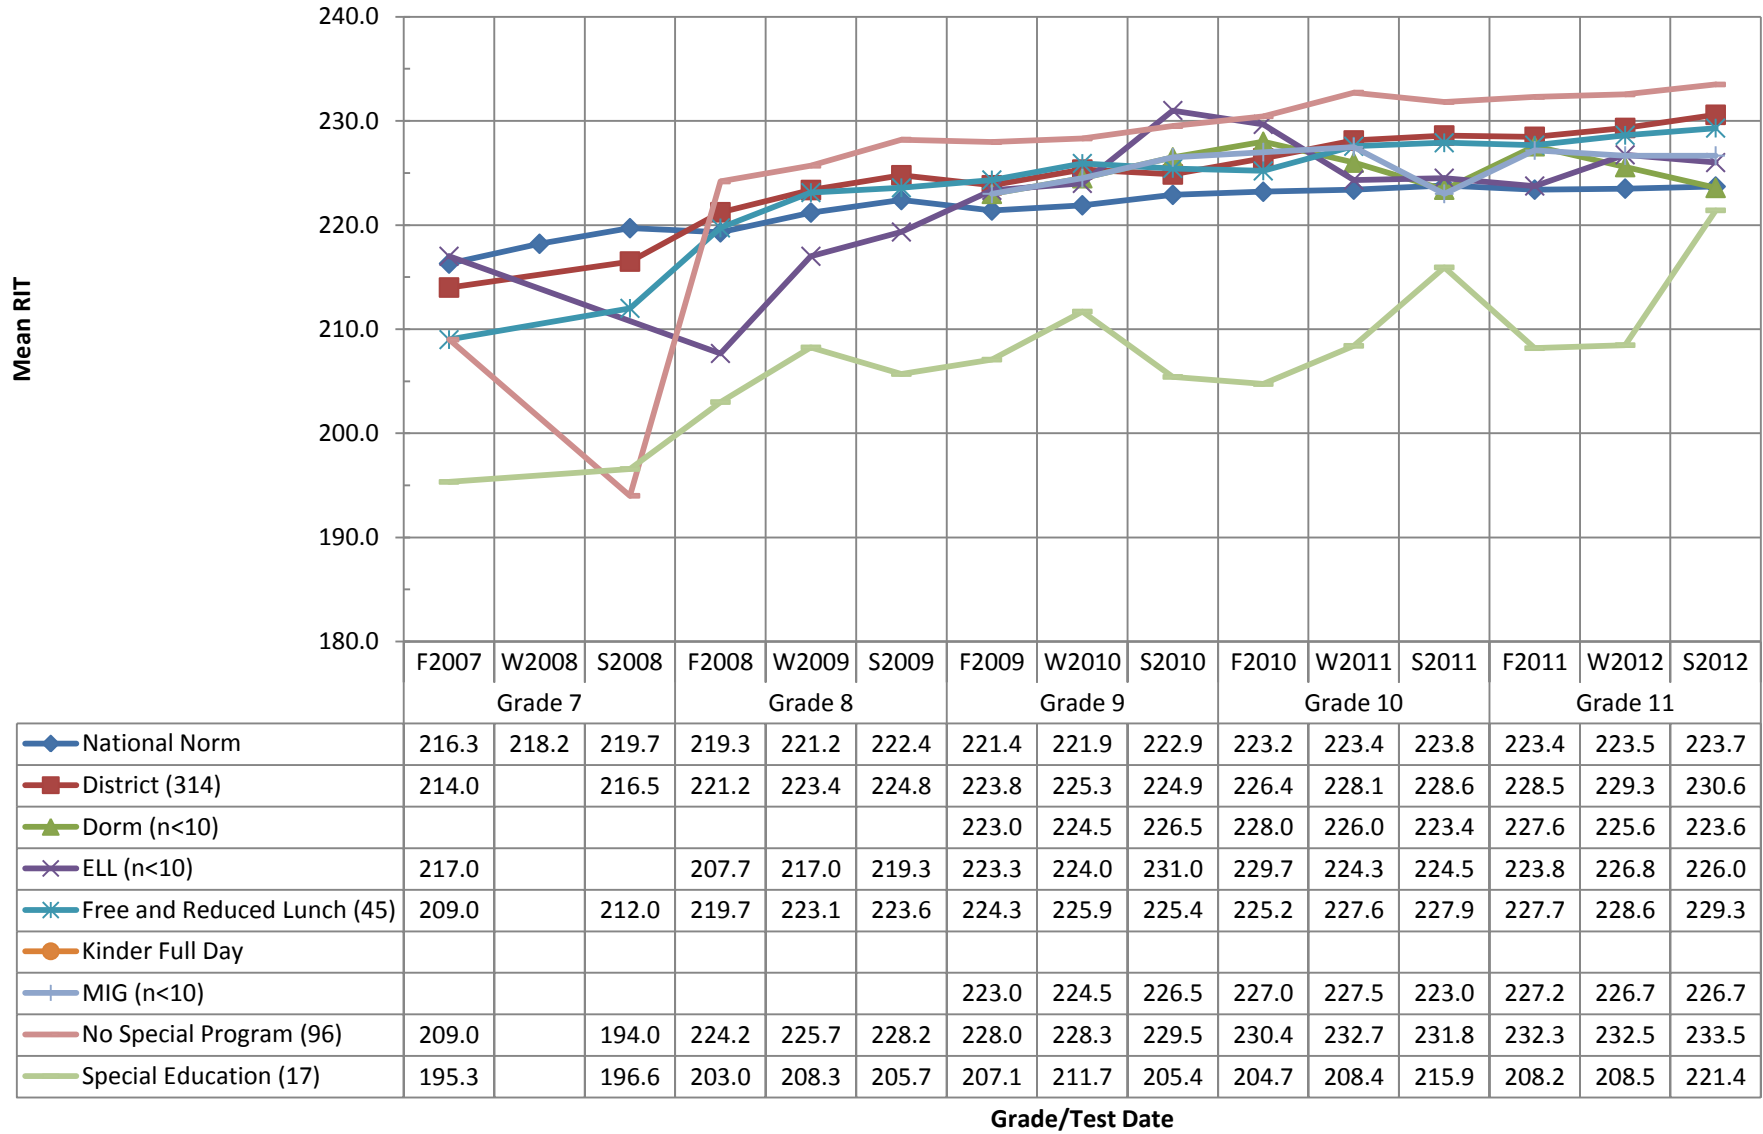

NWEA Fall 2007 - Spring 2012 Special Programs Cohort Report: Reading COHORT 11