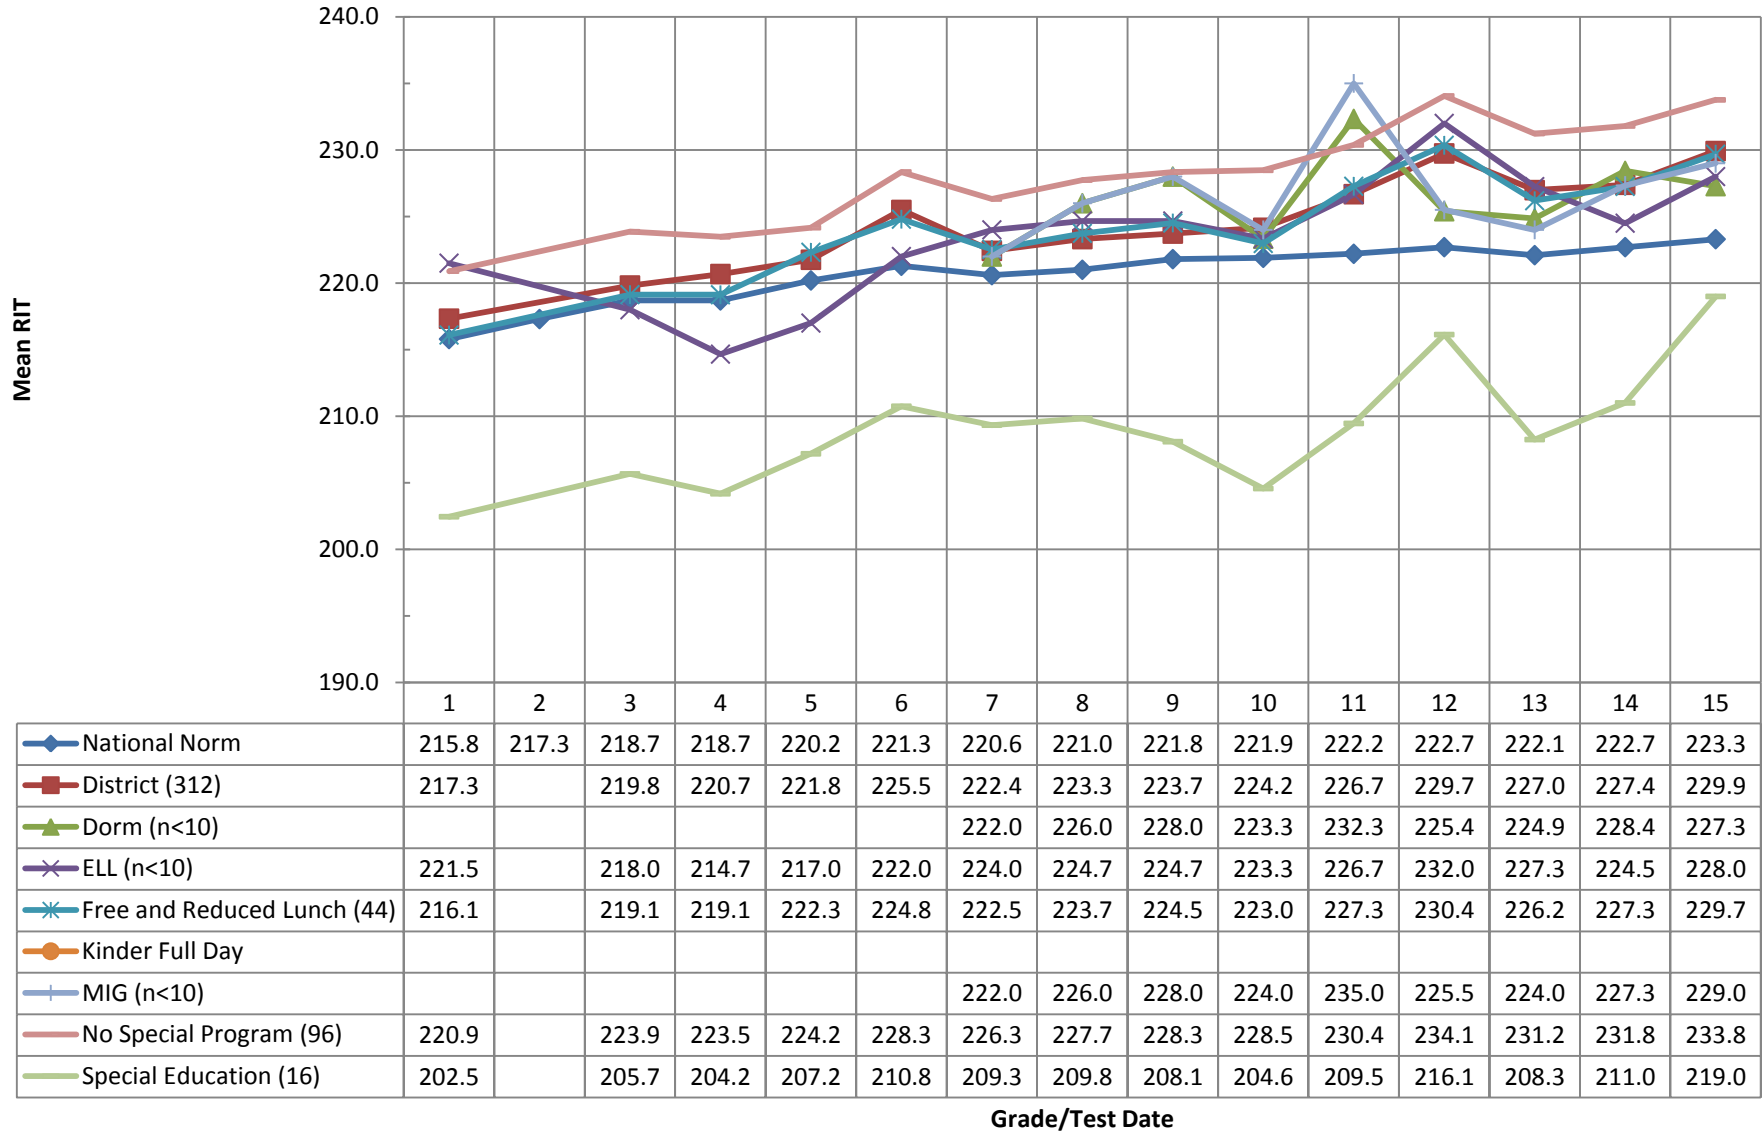

NWEA Fall 2007 - Spring 2012 Special Programs Cohort Report: Language Usage COHORT 10