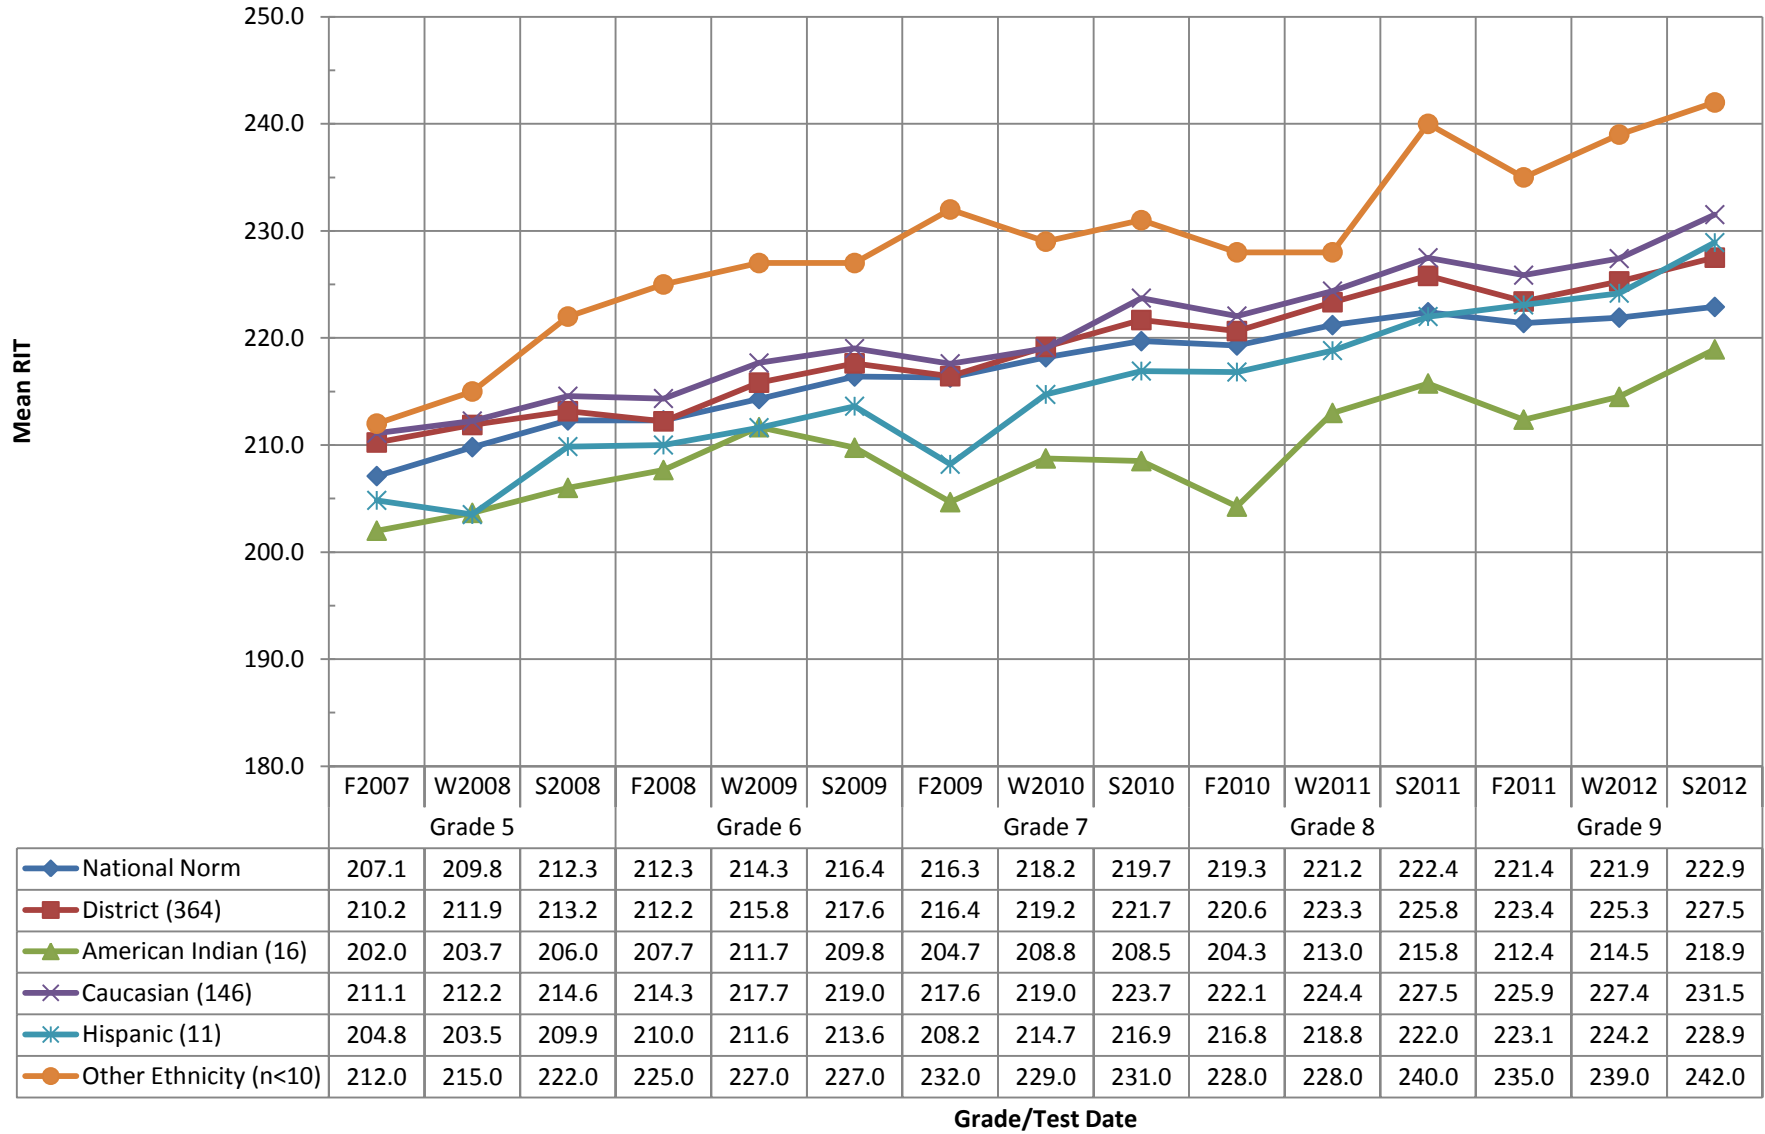

NWEA Fall 2007 - Spring 2012 Ethnicity Cohort Report: Reading COHORT 9