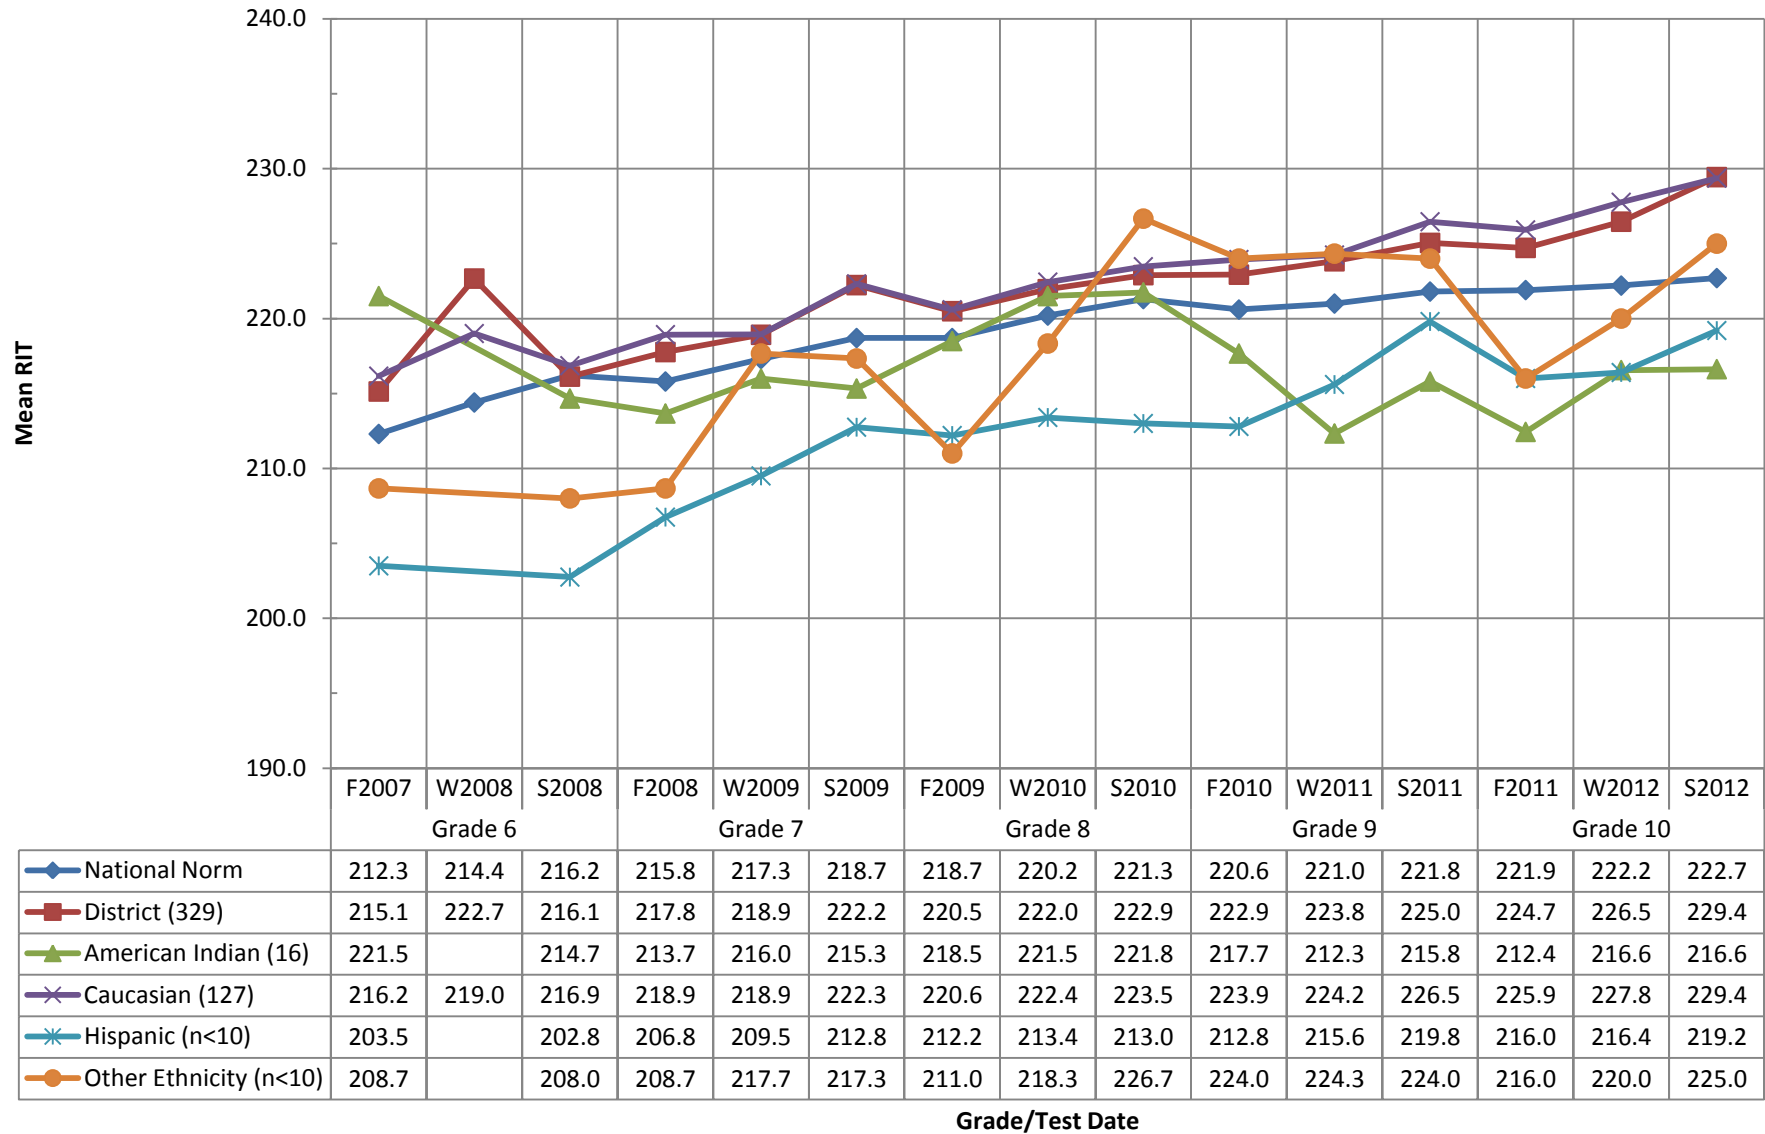

NWEA Fall 2007 - Spring 2012 Ethnicity Cohort Report: Language Usage COHORT 10