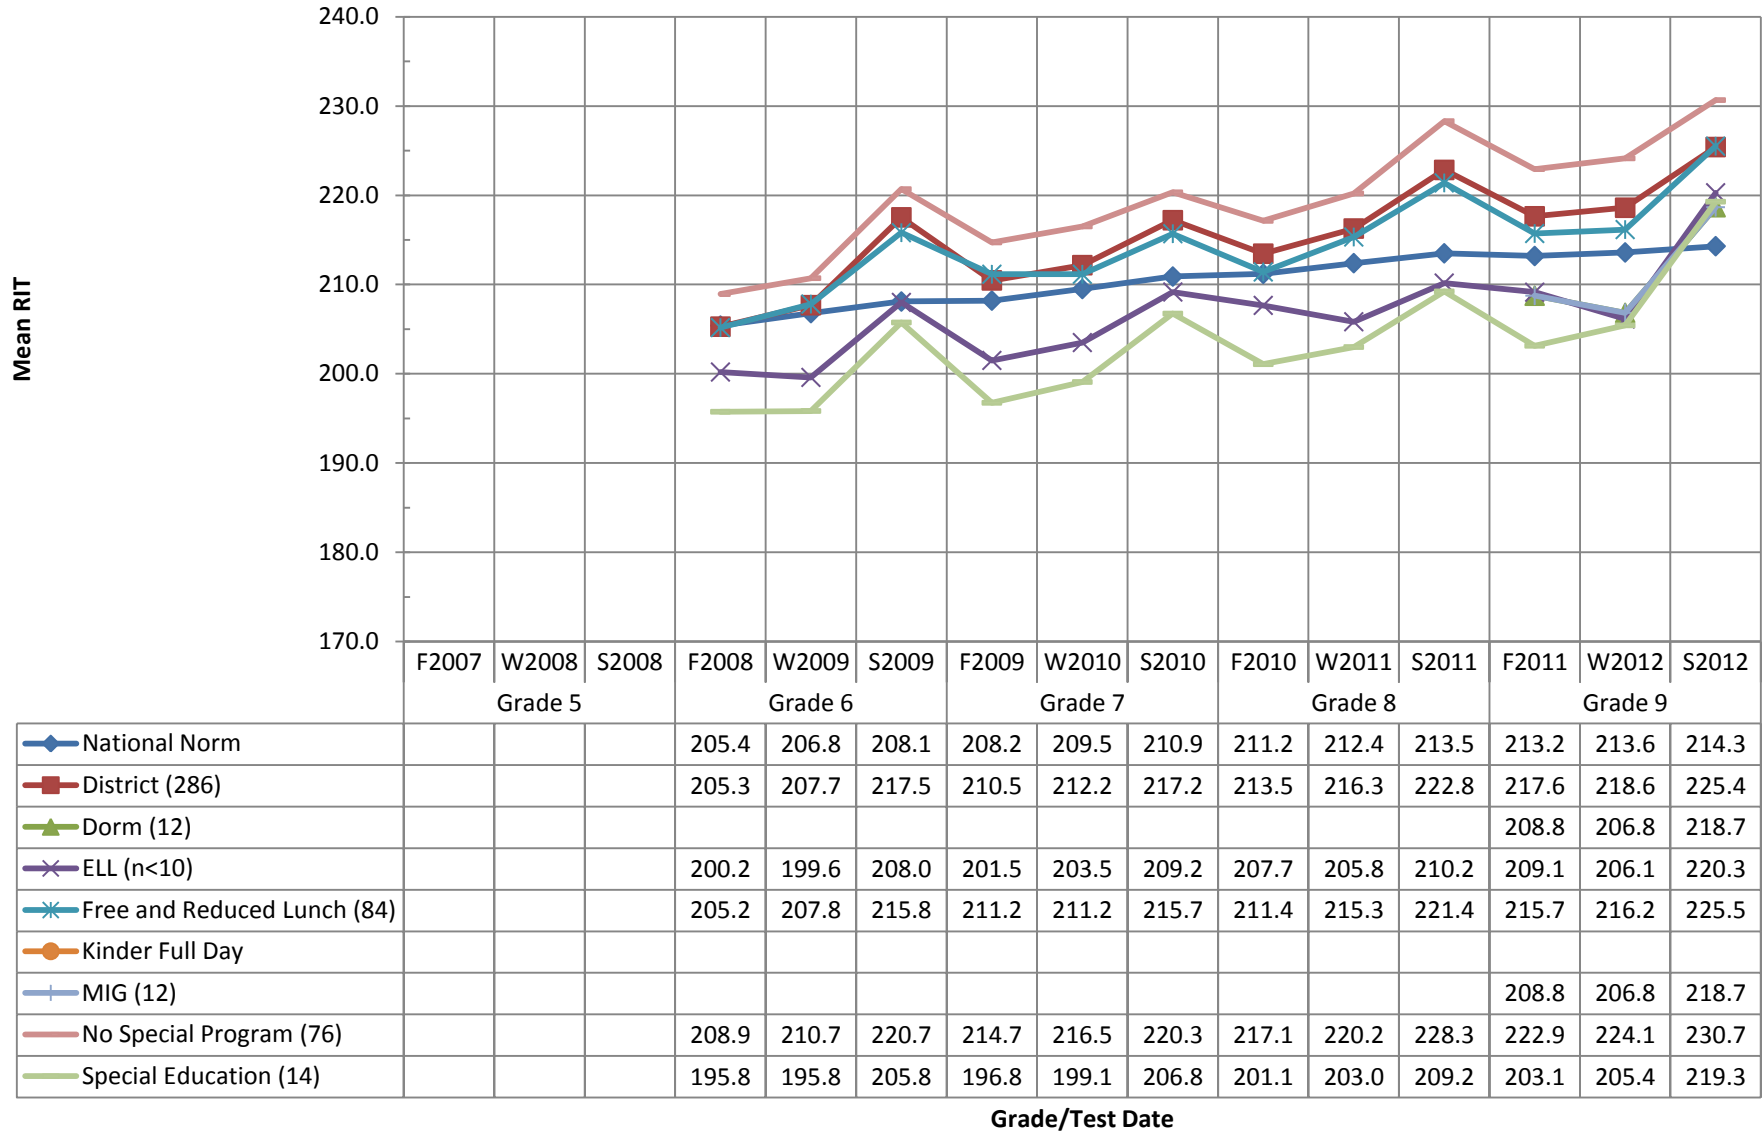

NWEA Fall 2007 - Spring 2012 Special Programs Cohort Report: General Science COHORT 9