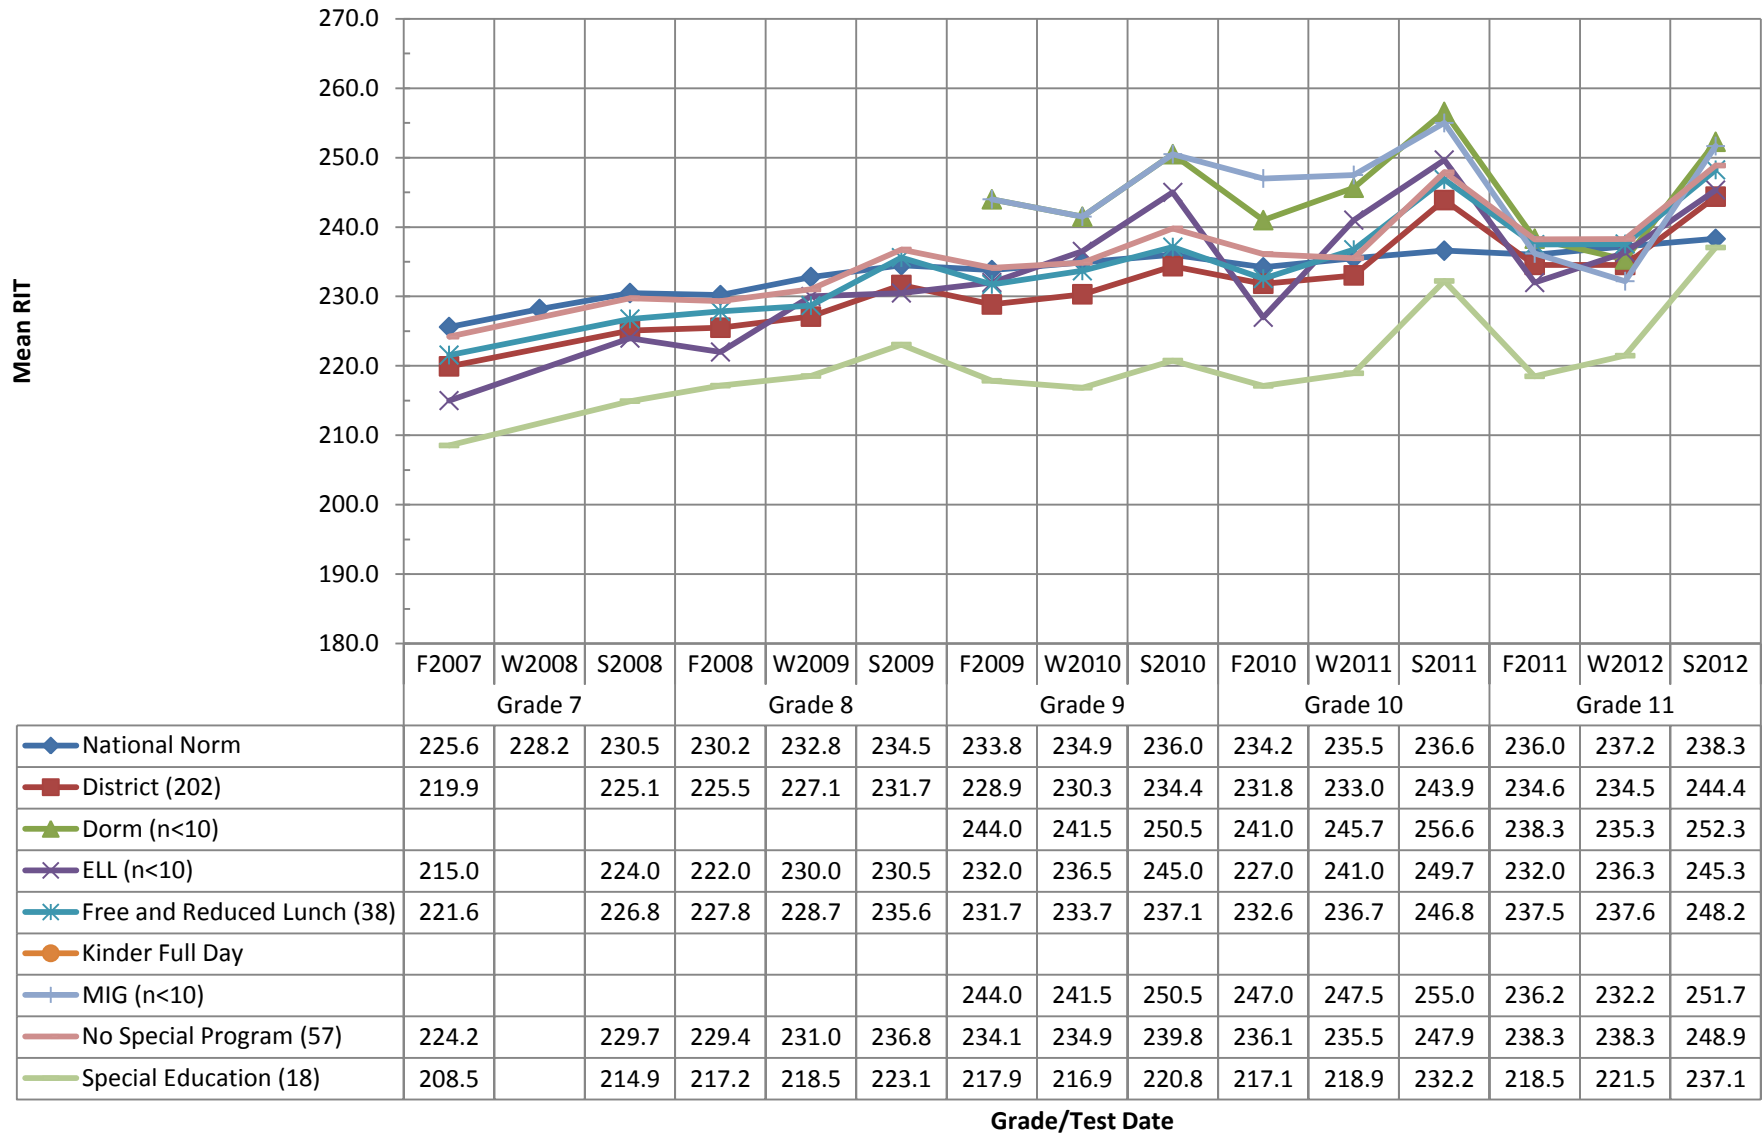

NWEA Fall 2007 - Spring 2012 Special Programs Cohort Report: Mathematics COHORT 11