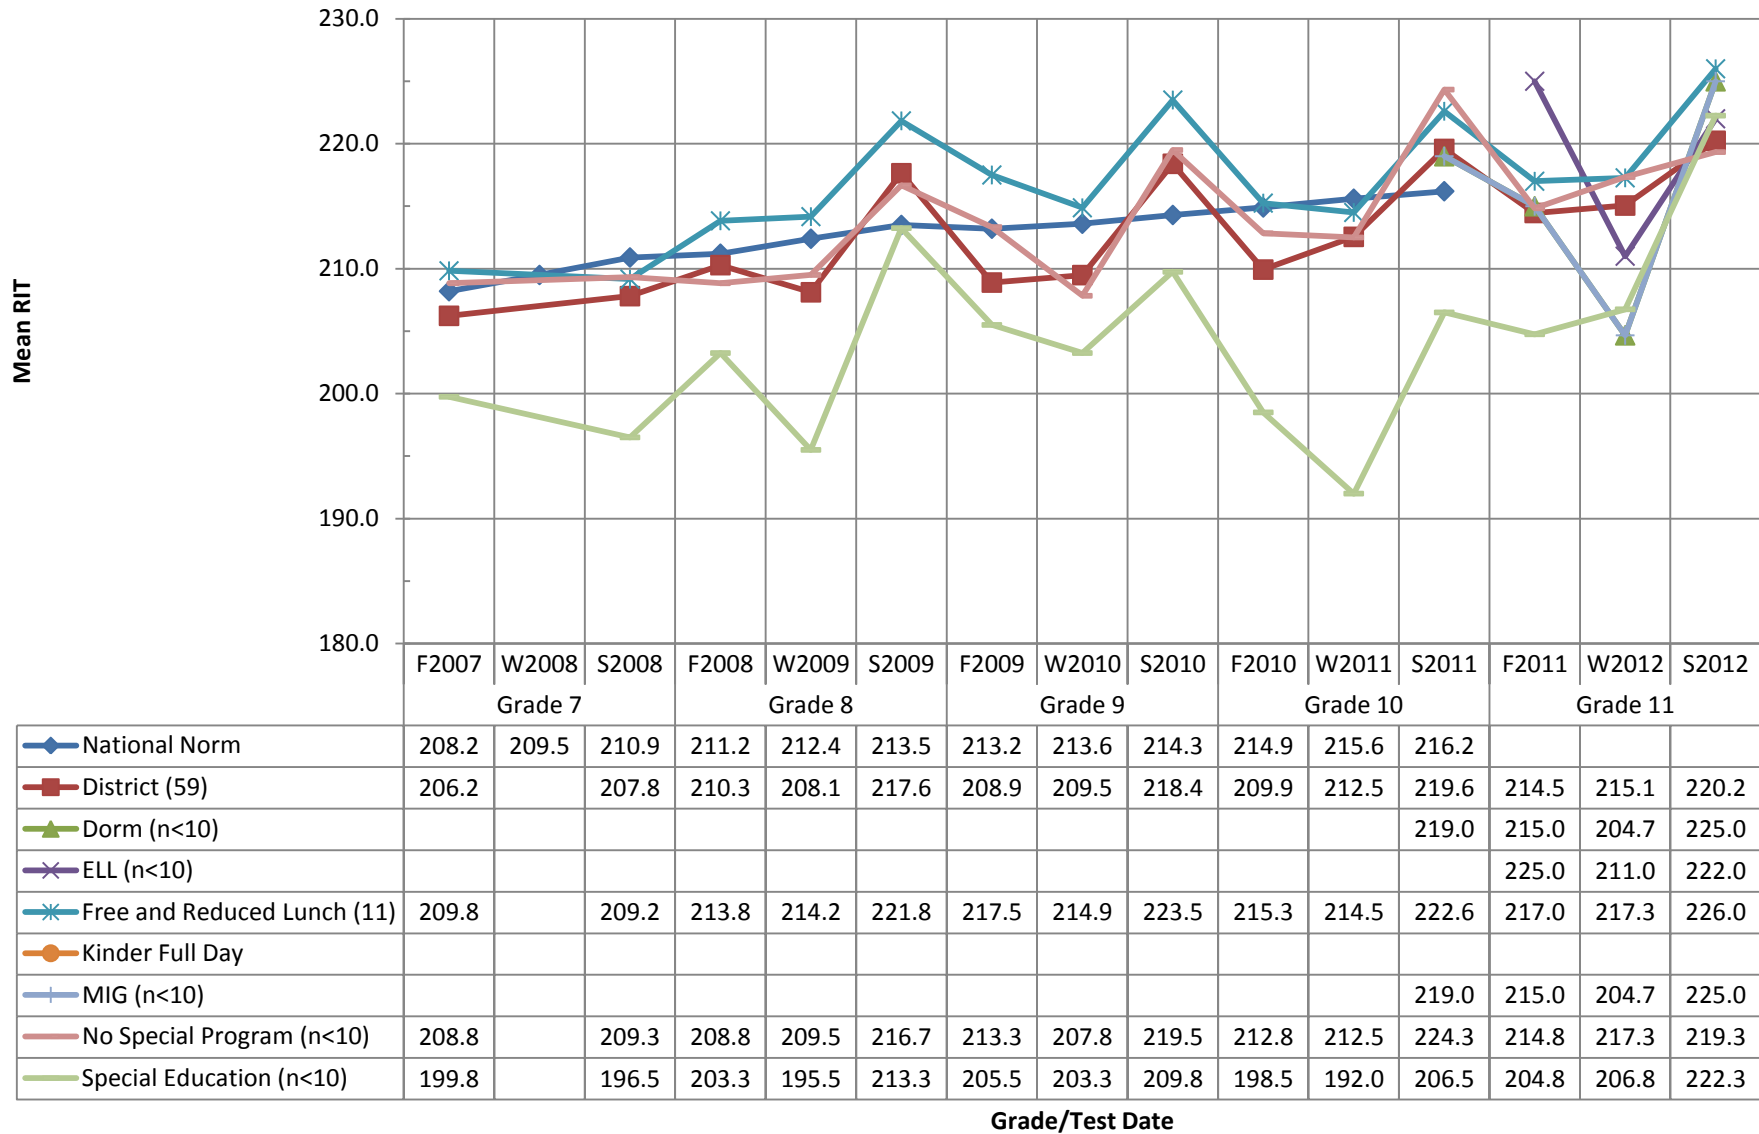

NWEA Fall 2007 - Spring 2012 Special Programs Cohort Report: General Science COHORT 11