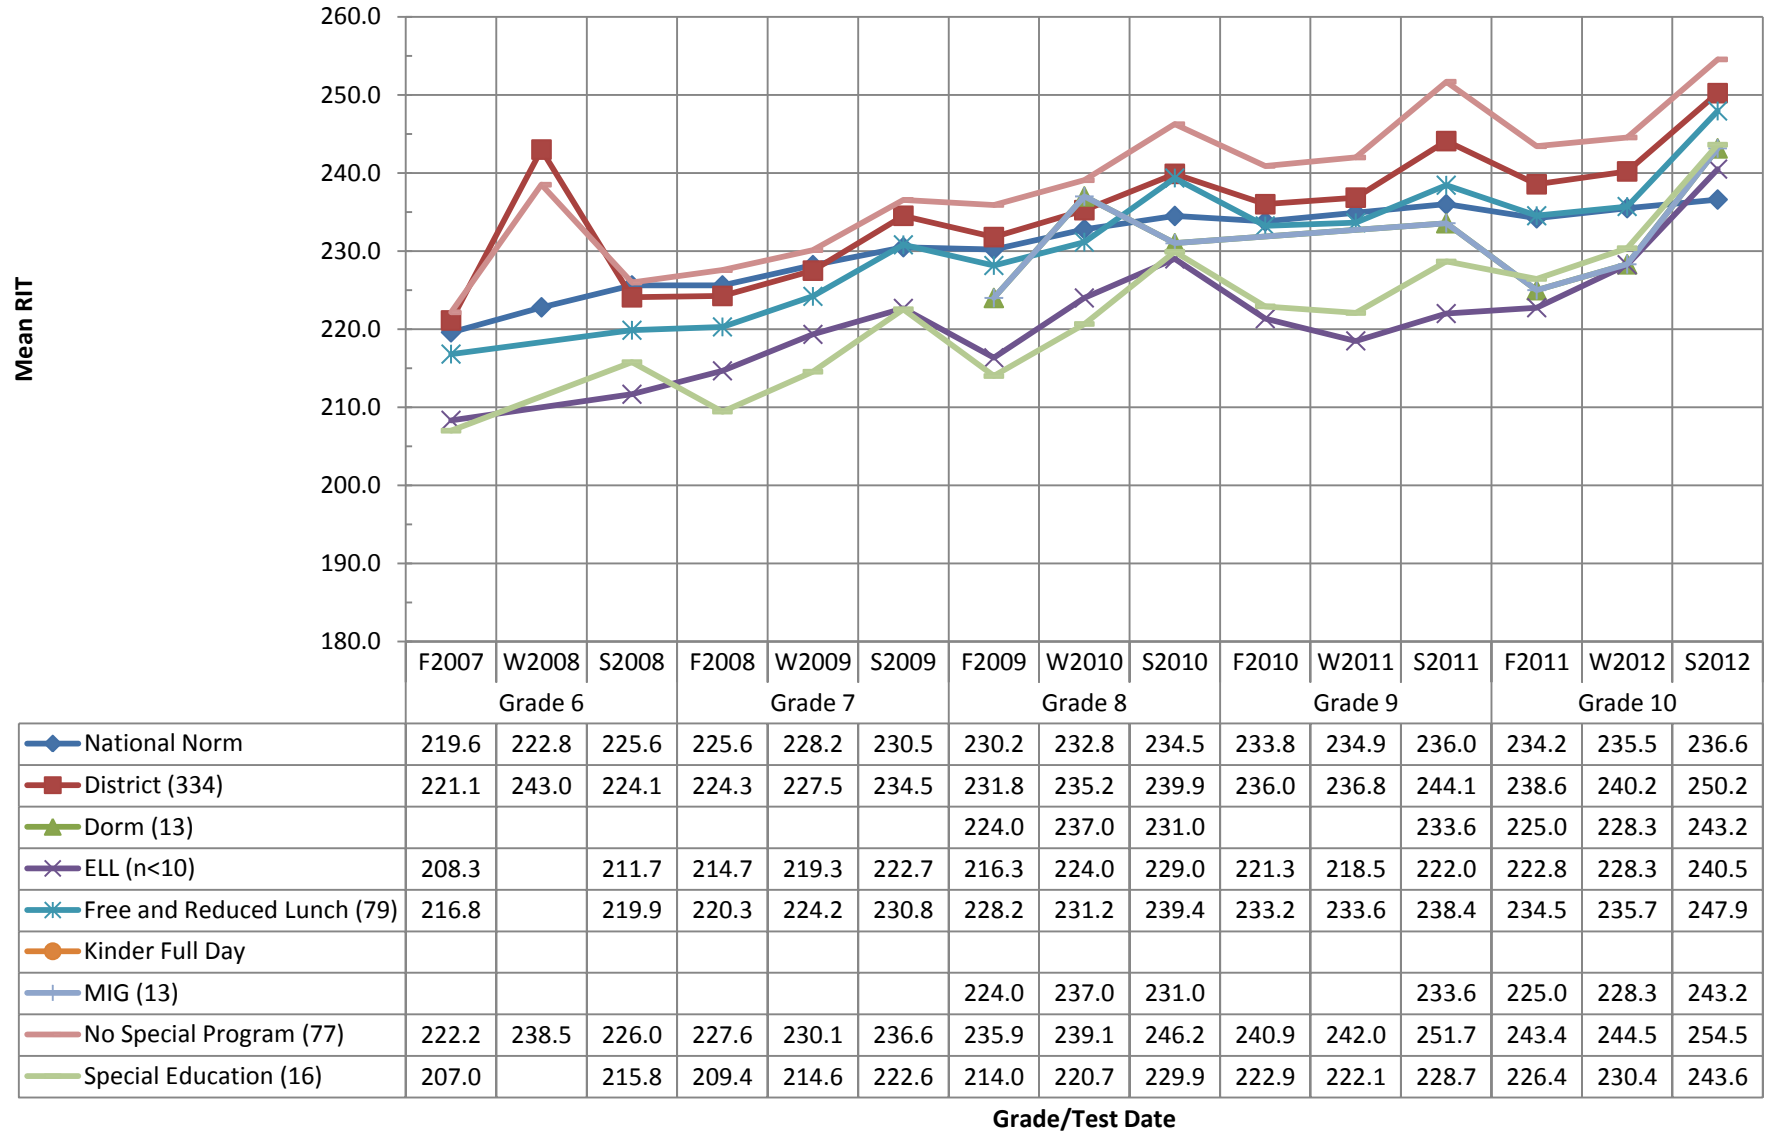

NWEA Fall 2007 - Spring 2012 Special Programs Cohort Report: Mathematics COHORT 10