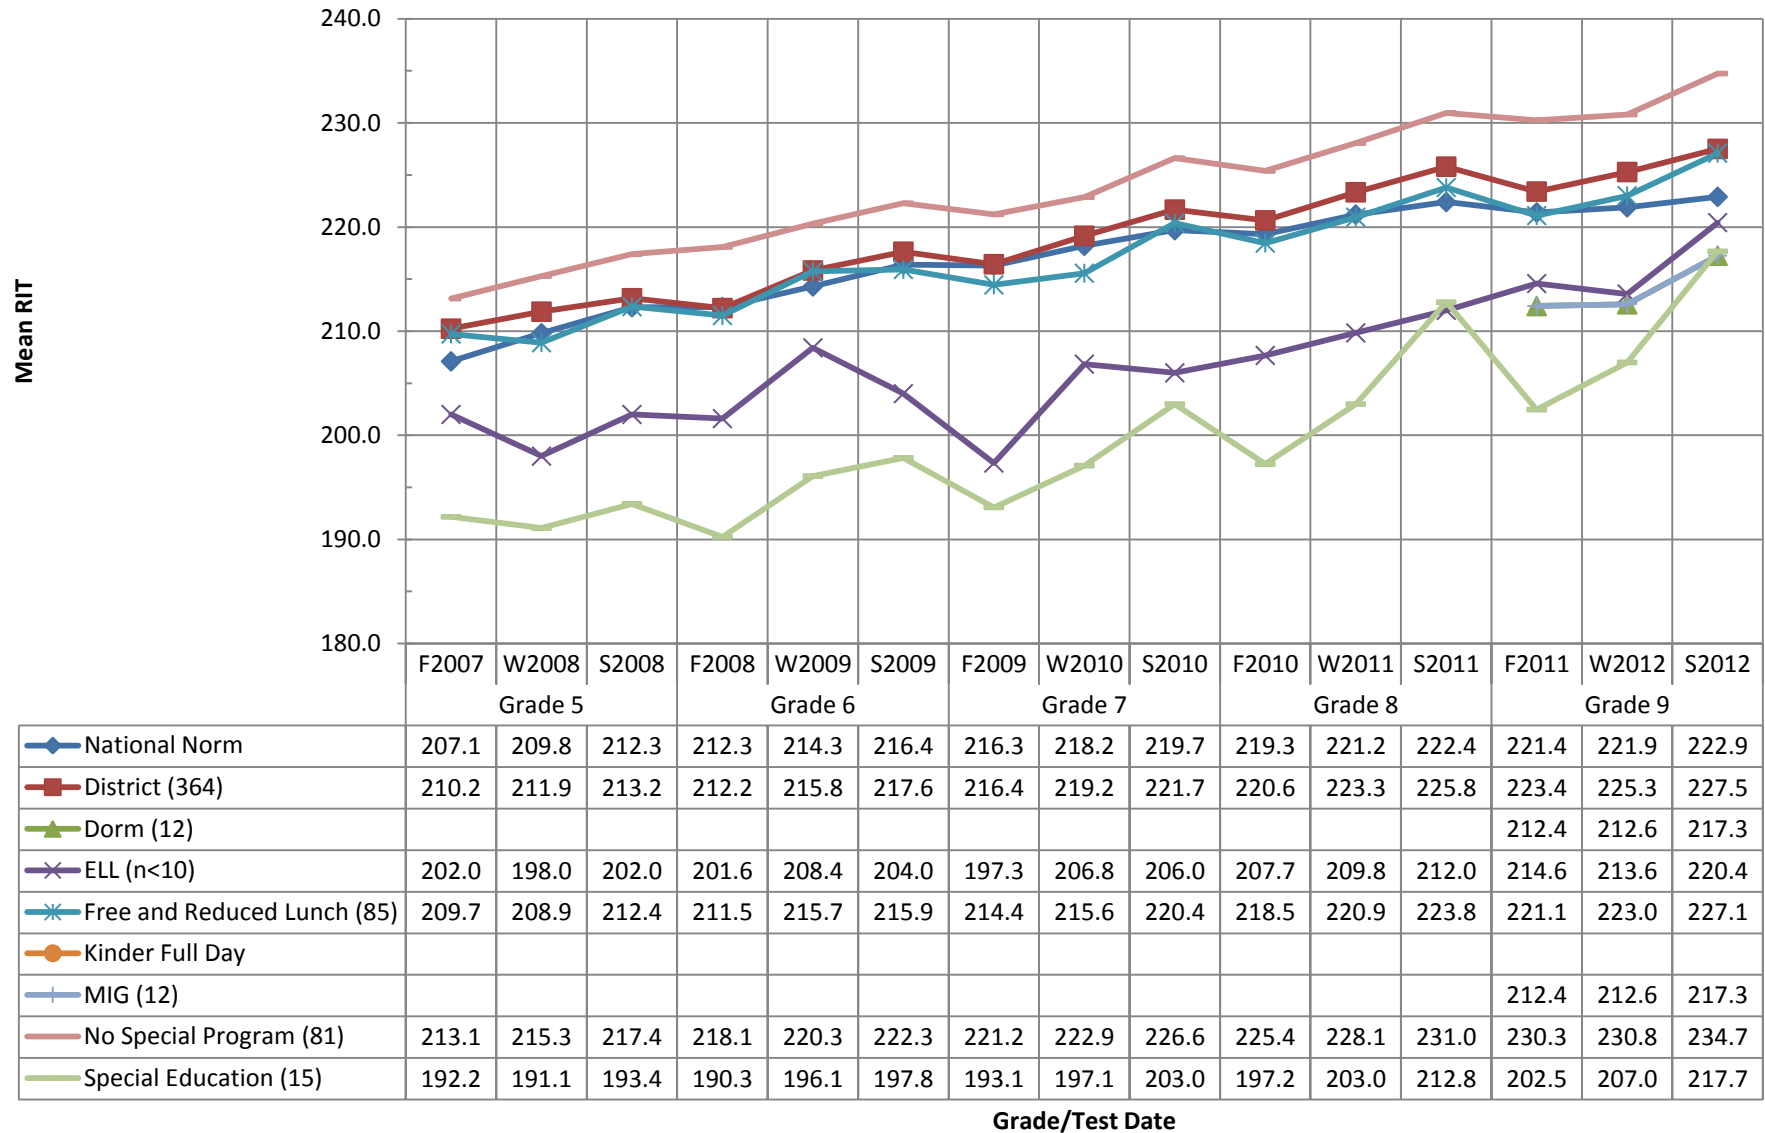

NWEA Fall 2007 - Spring 2012 Special Programs Cohort Report: Reading COHORT 9