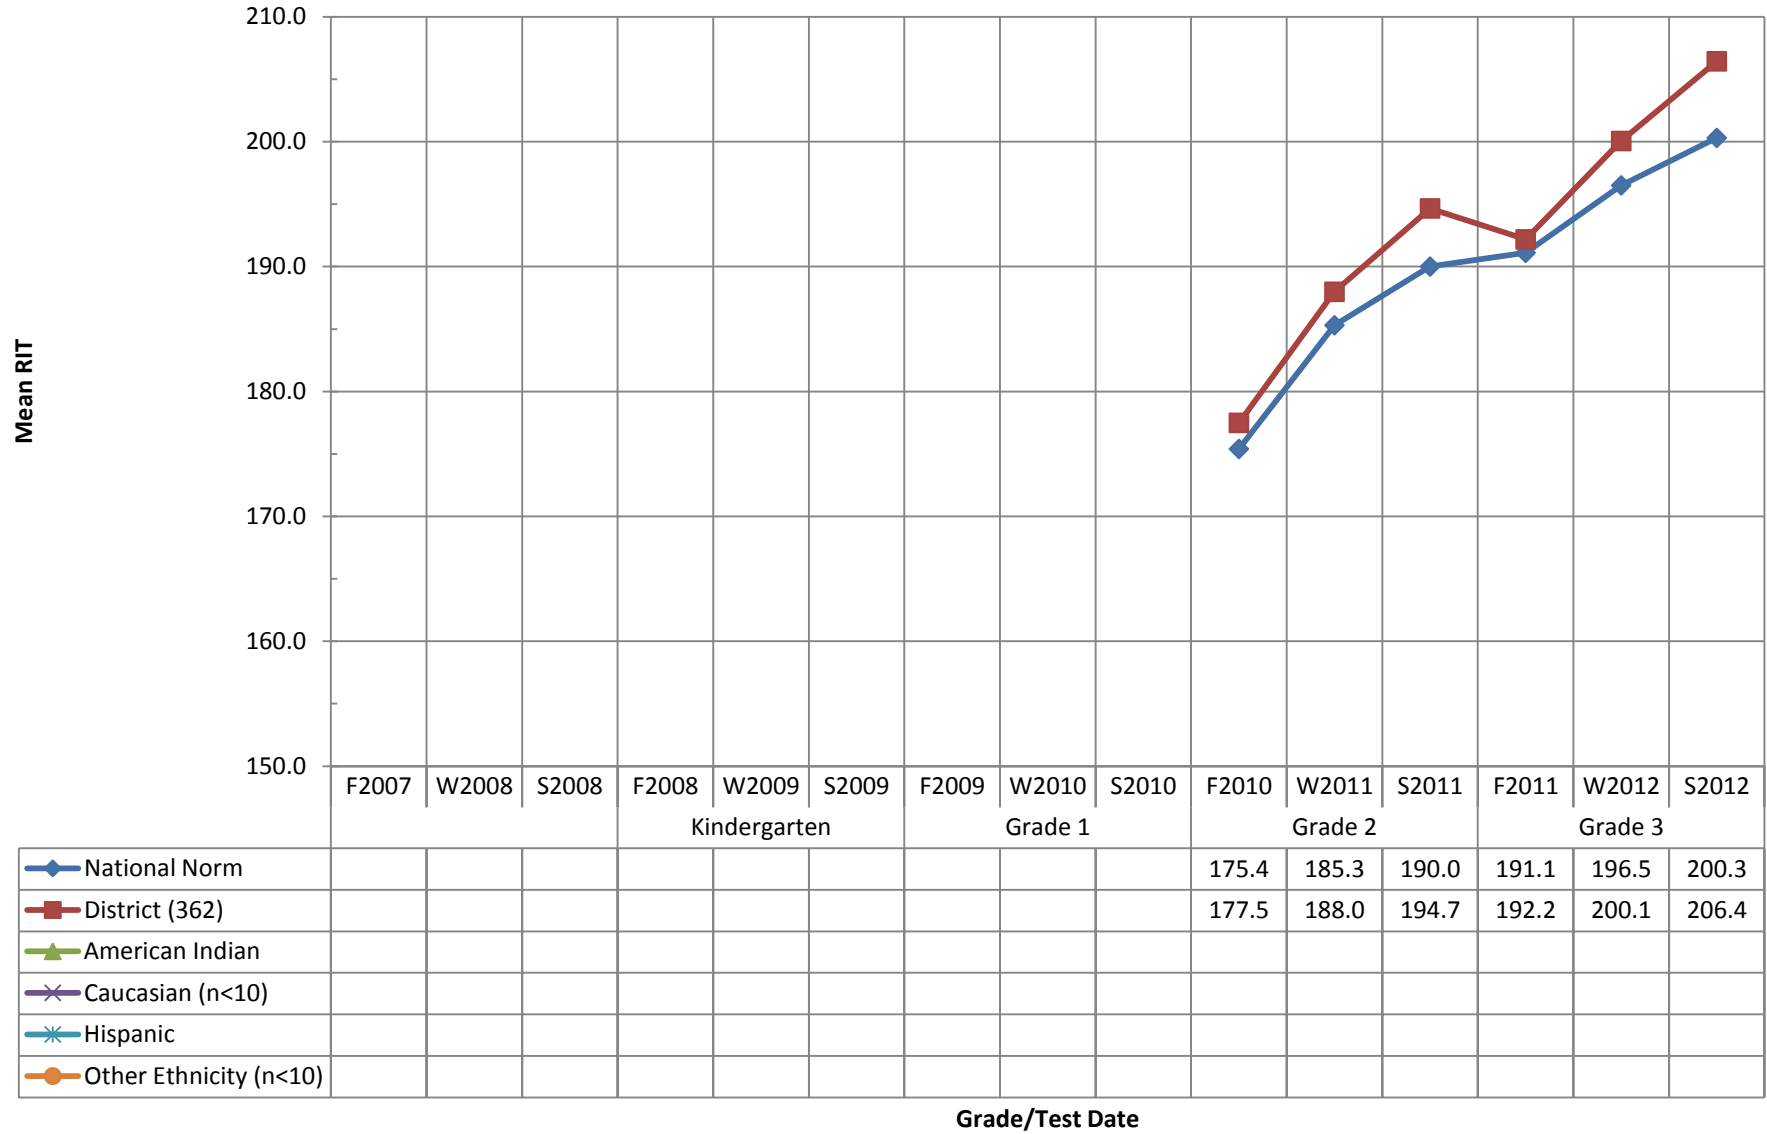

NWEA Fall 2007 - Spring 2012 Ethnicity Cohort Report: Mathematics COHORT 2

NWEA Fall 2007 - Spring 2012 Special Programs Cohort Report: Mathematics COHORT 2

NWEA Fall 2007 - Spring 2012 Ethnicity Cohort Report: Language Usage COHORT 3

NWEA Fall 2007 - Spring 2012 Special Programs Cohort Report: Language Usage COHORT 3

NWEA Fall 2007 - Spring 2012 Ethnicity Cohort Report: Reading COHORT 2

NWEA Fall 2007 - Spring 2012 Ethnicity Cohort Report: Reading COHORT 3