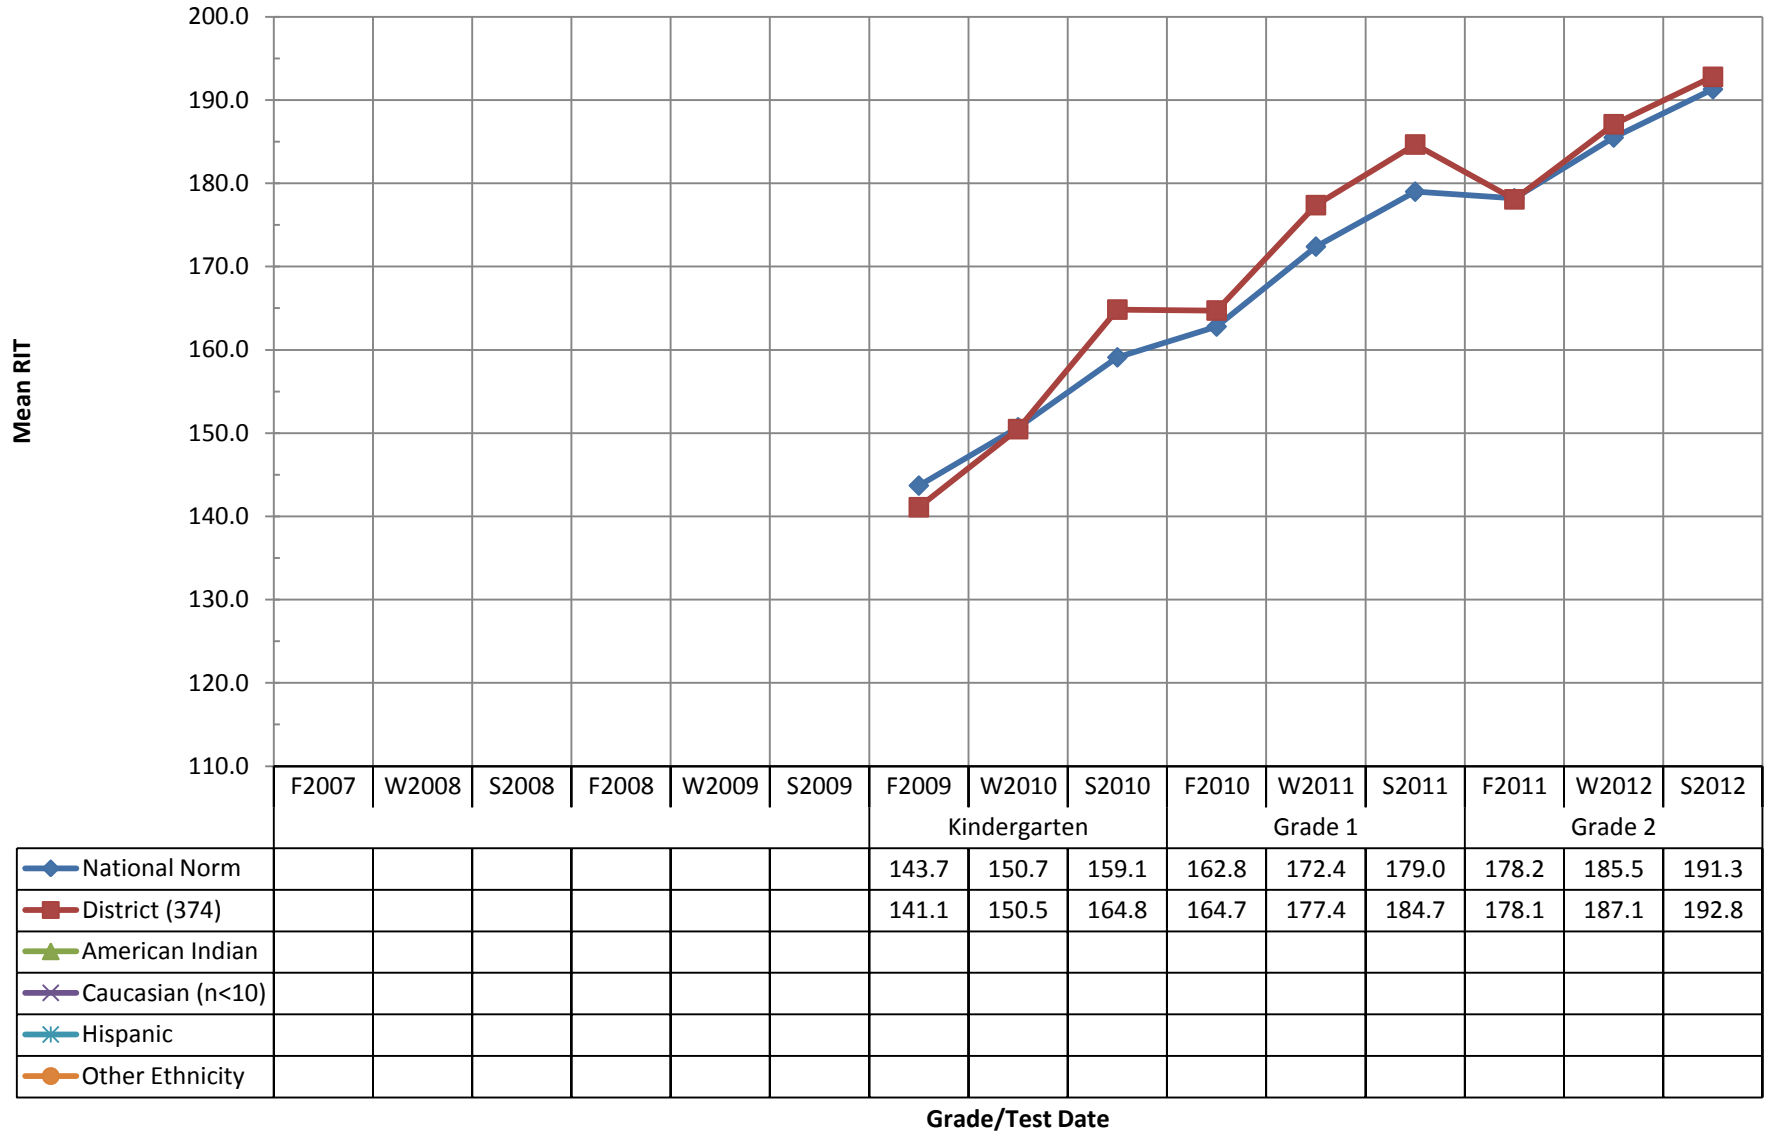

NWEA Fall 2007 - Spring 2012 Ethnicity Cohort Report: Mathematics COHORT 2

NWEA Fall 2007 - Spring 2012 Special Programs Cohort Report: Mathematics COHORT 2

NWEA Fall 2007 - Spring 2012 Ethnicity Cohort Report: Language Usage COHORT 3

NWEA Fall 2007 - Spring 2012 Special Programs Cohort Report: Language Usage COHORT 3

NWEA Fall 2007 - Spring 2012 Ethnicity Cohort Report: Reading COHORT 2

NWEA Fall 2007 - Spring 2012 Ethnicity Cohort Report: Reading COHORT 3