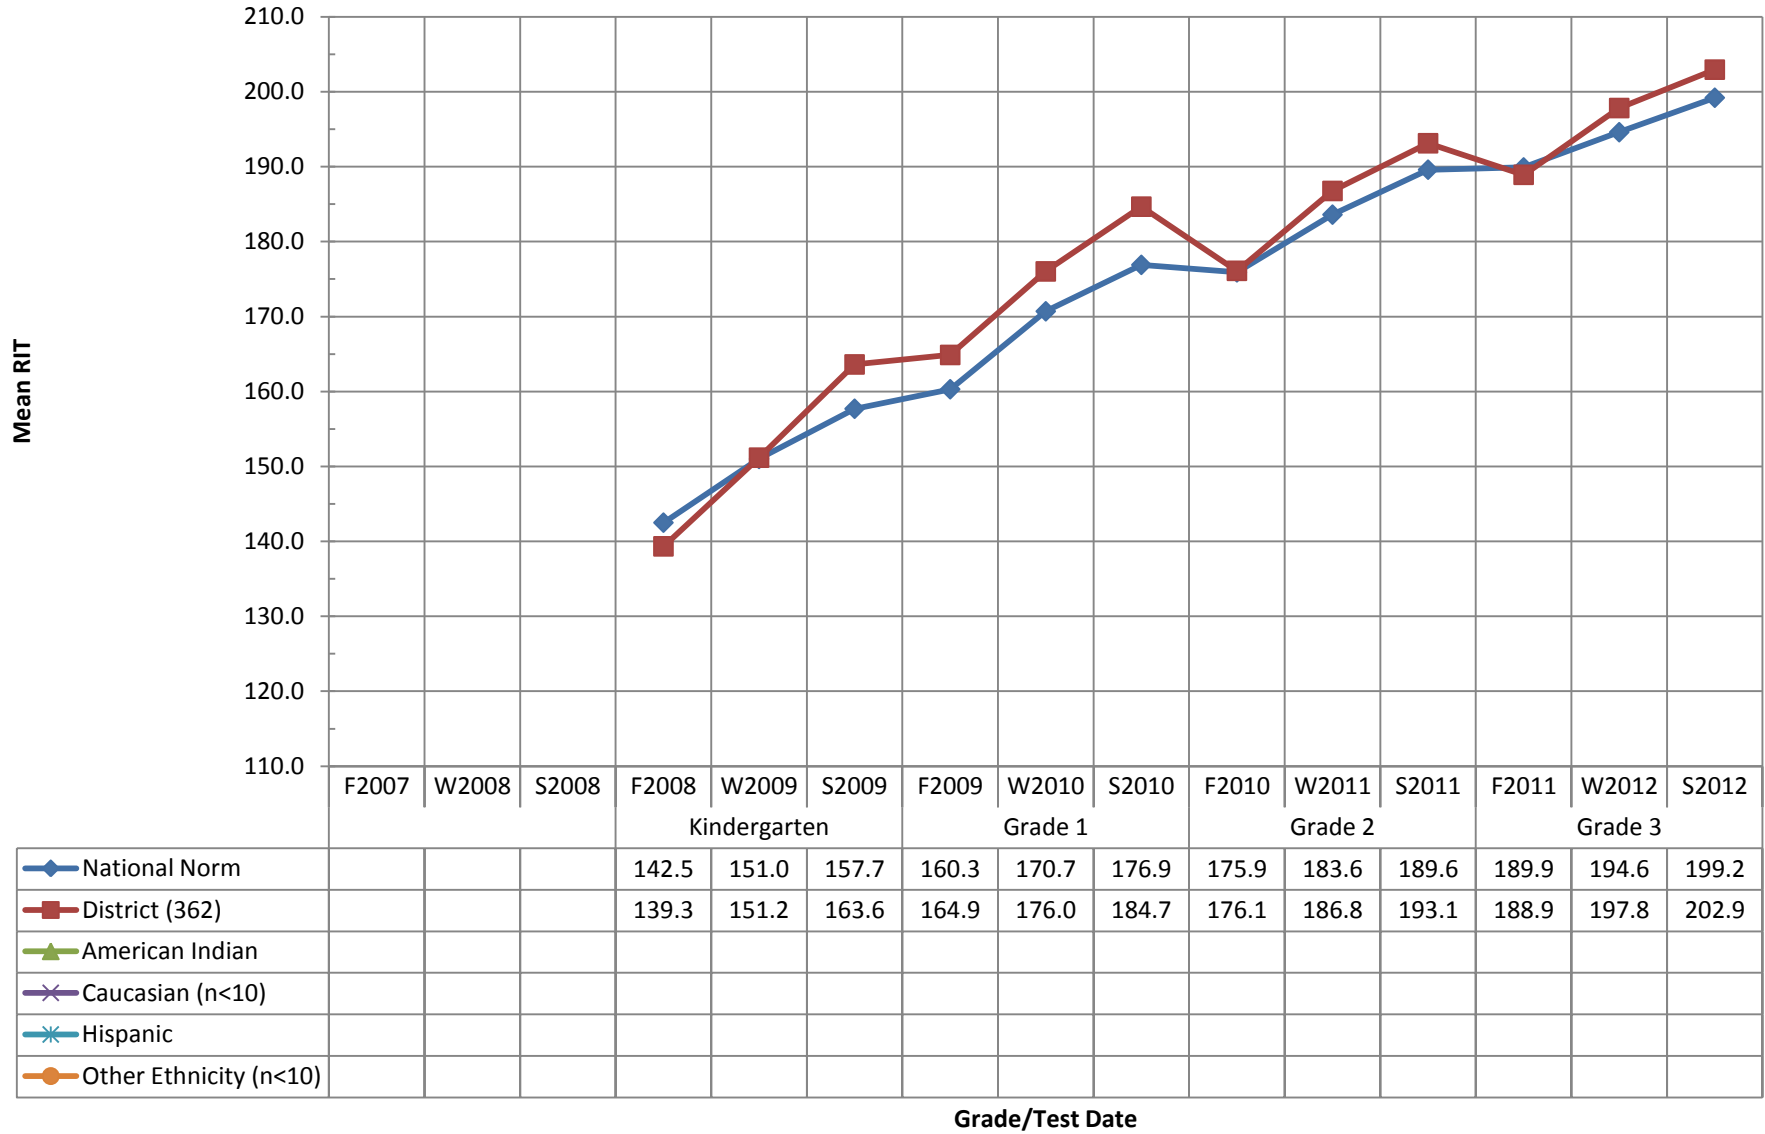

NWEA Fall 2007 - Spring 2012 Ethnicity Cohort Report: Mathematics COHORT 2

NWEA Fall 2007 - Spring 2012 Special Programs Cohort Report: Mathematics COHORT 2

NWEA Fall 2007 - Spring 2012 Ethnicity Cohort Report: Language Usage COHORT 3

NWEA Fall 2007 - Spring 2012 Special Programs Cohort Report: Language Usage COHORT 3

NWEA Fall 2007 - Spring 2012 Ethnicity Cohort Report: Reading COHORT 2

NWEA Fall 2007 - Spring 2012 Ethnicity Cohort Report: Reading COHORT 3