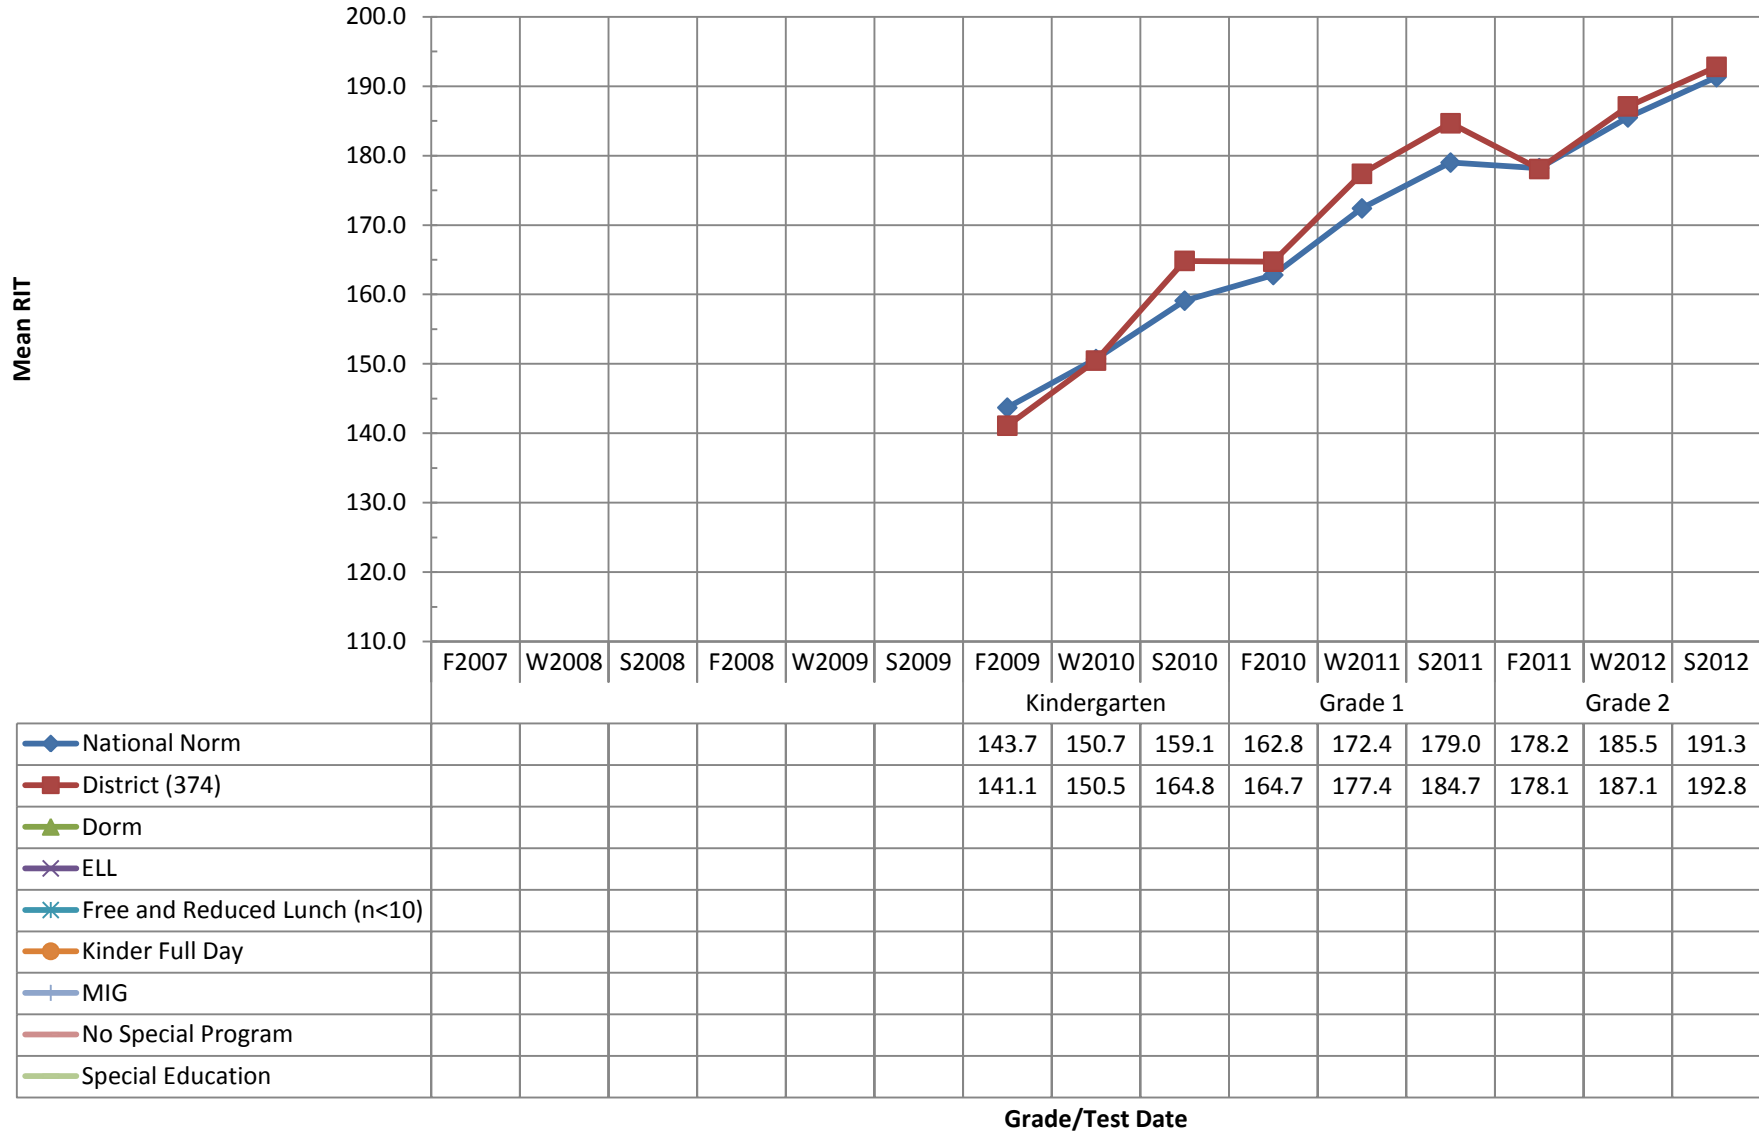

NWEA Fall 2007 - Spring 2012 Ethnicity Cohort Report: Mathematics COHORT 2

NWEA Fall 2007 - Spring 2012 Special Programs Cohort Report: Mathematics COHORT 2

NWEA Fall 2007 - Spring 2012 Ethnicity Cohort Report: Language Usage COHORT 3

NWEA Fall 2007 - Spring 2012 Special Programs Cohort Report: Language Usage COHORT 3

NWEA Fall 2007 - Spring 2012 Ethnicity Cohort Report: Reading COHORT 2

NWEA Fall 2007 - Spring 2012 Ethnicity Cohort Report: Reading COHORT 3