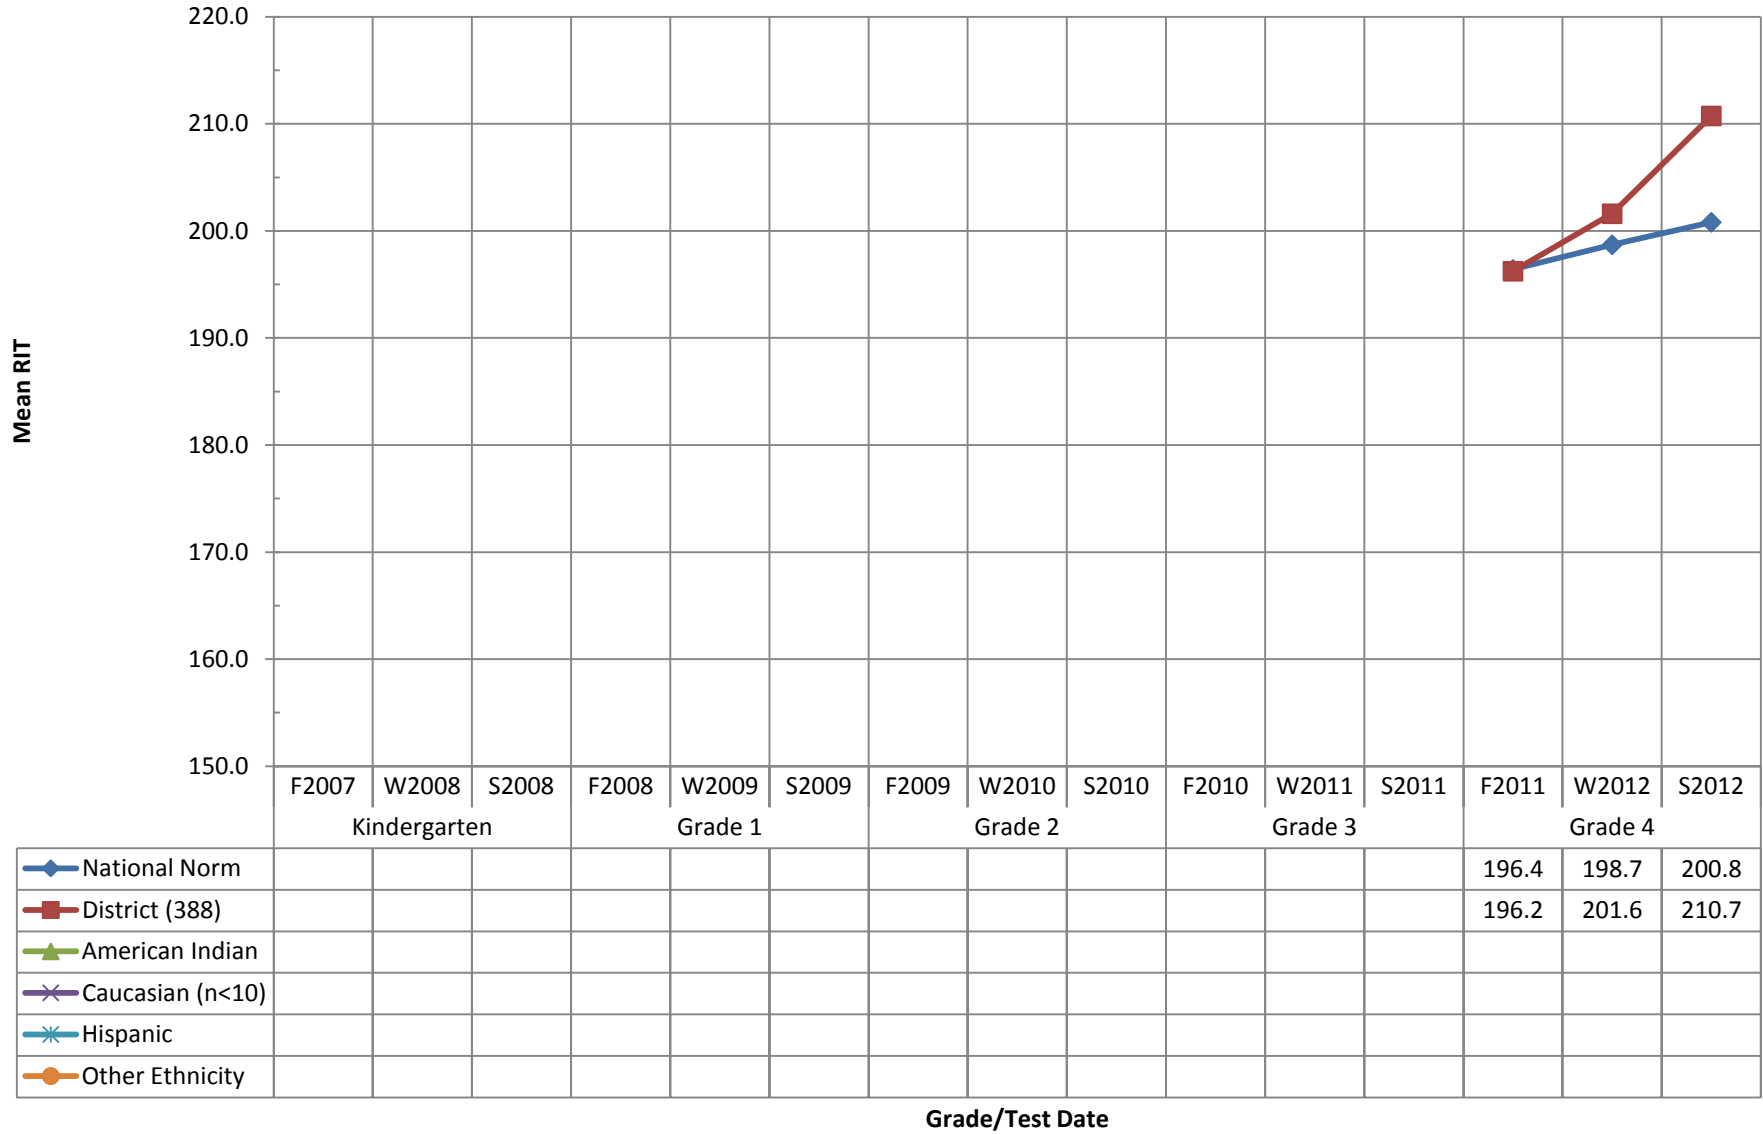

NWEA Fall 2007 - Spring 2012 Ethnicity Cohort Report: General Science COHORT 4