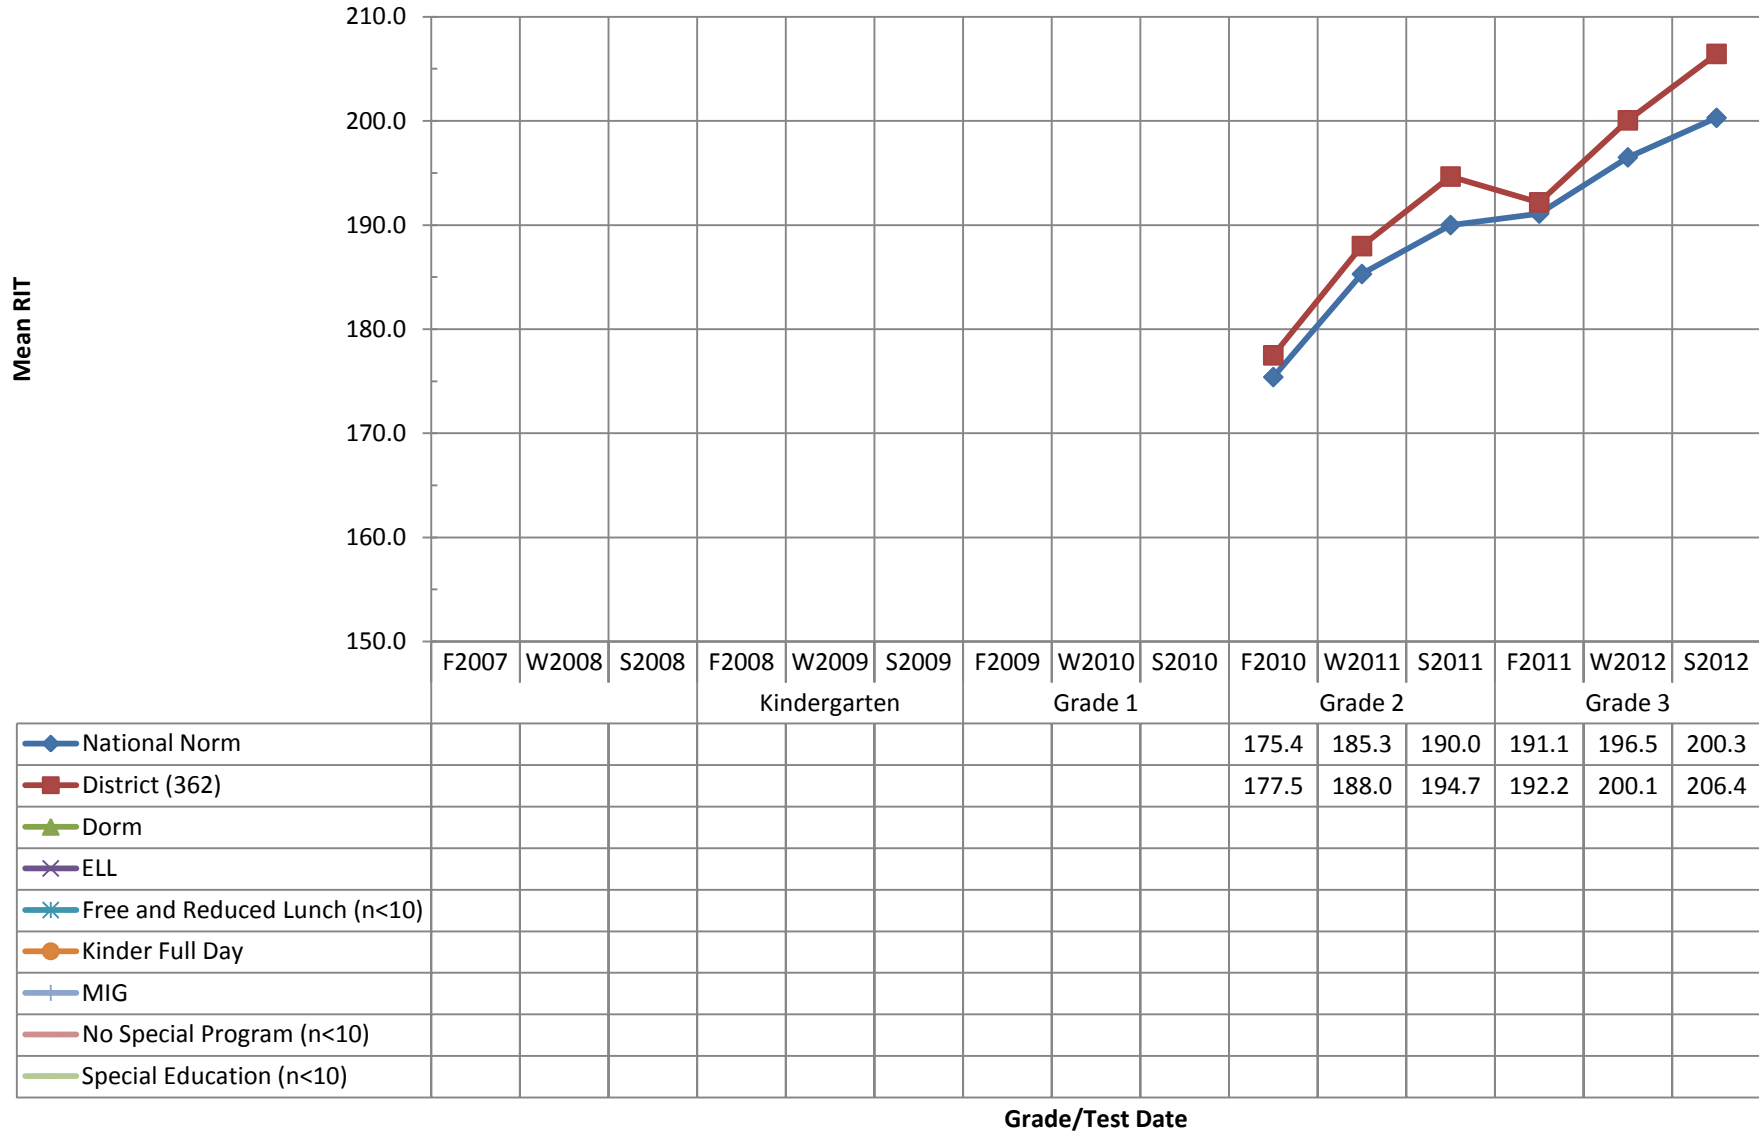

NWEA Fall 2007 - Spring 2012 Ethnicity Cohort Report: Mathematics COHORT 2

NWEA Fall 2007 - Spring 2012 Special Programs Cohort Report: Mathematics COHORT 2

NWEA Fall 2007 - Spring 2012 Ethnicity Cohort Report: Language Usage COHORT 3

NWEA Fall 2007 - Spring 2012 Special Programs Cohort Report: Language Usage COHORT 3

NWEA Fall 2007 - Spring 2012 Ethnicity Cohort Report: Reading COHORT 2

NWEA Fall 2007 - Spring 2012 Ethnicity Cohort Report: Reading COHORT 3