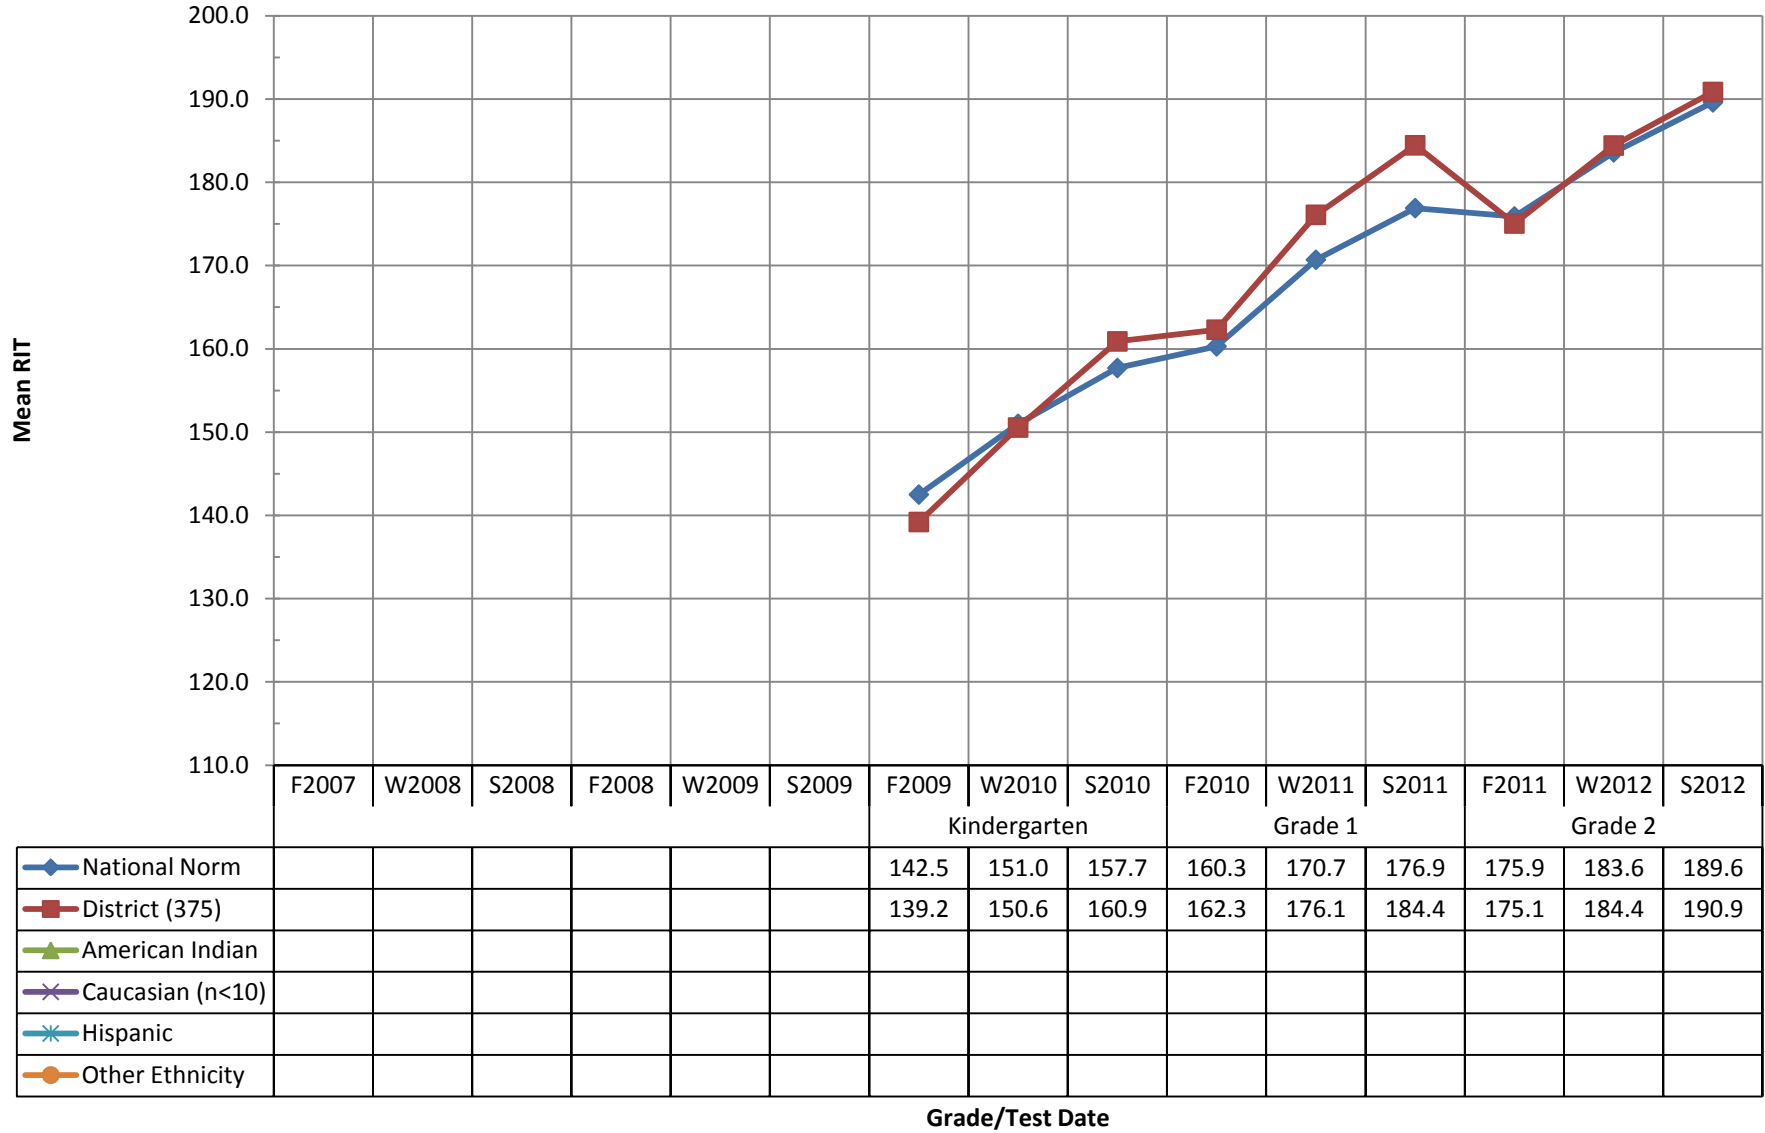

NWEA Fall 2007 - Spring 2012 Ethnicity Cohort Report: Mathematics COHORT 2

NWEA Fall 2007 - Spring 2012 Special Programs Cohort Report: Mathematics COHORT 2

NWEA Fall 2007 - Spring 2012 Ethnicity Cohort Report: Language Usage COHORT 3

NWEA Fall 2007 - Spring 2012 Special Programs Cohort Report: Language Usage COHORT 3

NWEA Fall 2007 - Spring 2012 Ethnicity Cohort Report: Reading COHORT 2

NWEA Fall 2007 - Spring 2012 Ethnicity Cohort Report: Reading COHORT 3